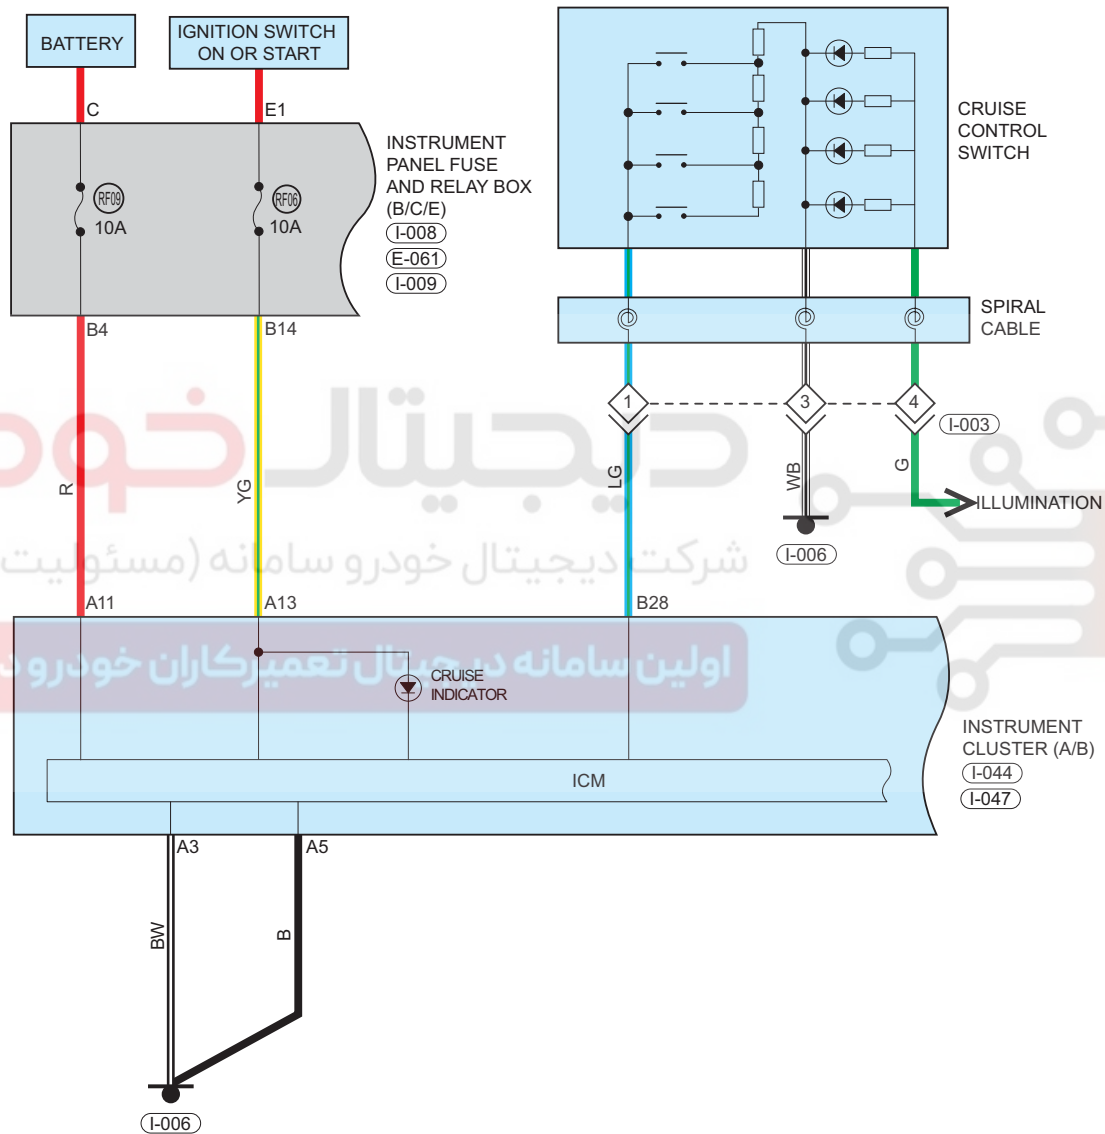

Constant Speed Cruise Control

Circuit Diagram (Page 1 of 2)

09

ET11090400

Parts Location

Connector Code	See Page	Connector Code	See Page	Connector Code	See Page
E-061	08-4 (MT)	I-008	08-12	I-009	08-12
	08-7 (CVT)				
I-003	08-12	I-006	08-12	I-044	08-12
I-047	08-12				

Fuse and Relay

Fuse/Relay	See Page	Fuse and Relay Box
RF06	06-12	Instrument Panel Fuse and Relay Box
RF09	06-12	Instrument Panel Fuse and Relay Box

Form of Connector

Connector Code	See Page	Connector Code	See Page	Connector Code	See Page
I-008	12-8	E-061	12-4	I-009	12-8
I-003	12-8	I-006	12-8	I-044	12-10
I-047	12-11				