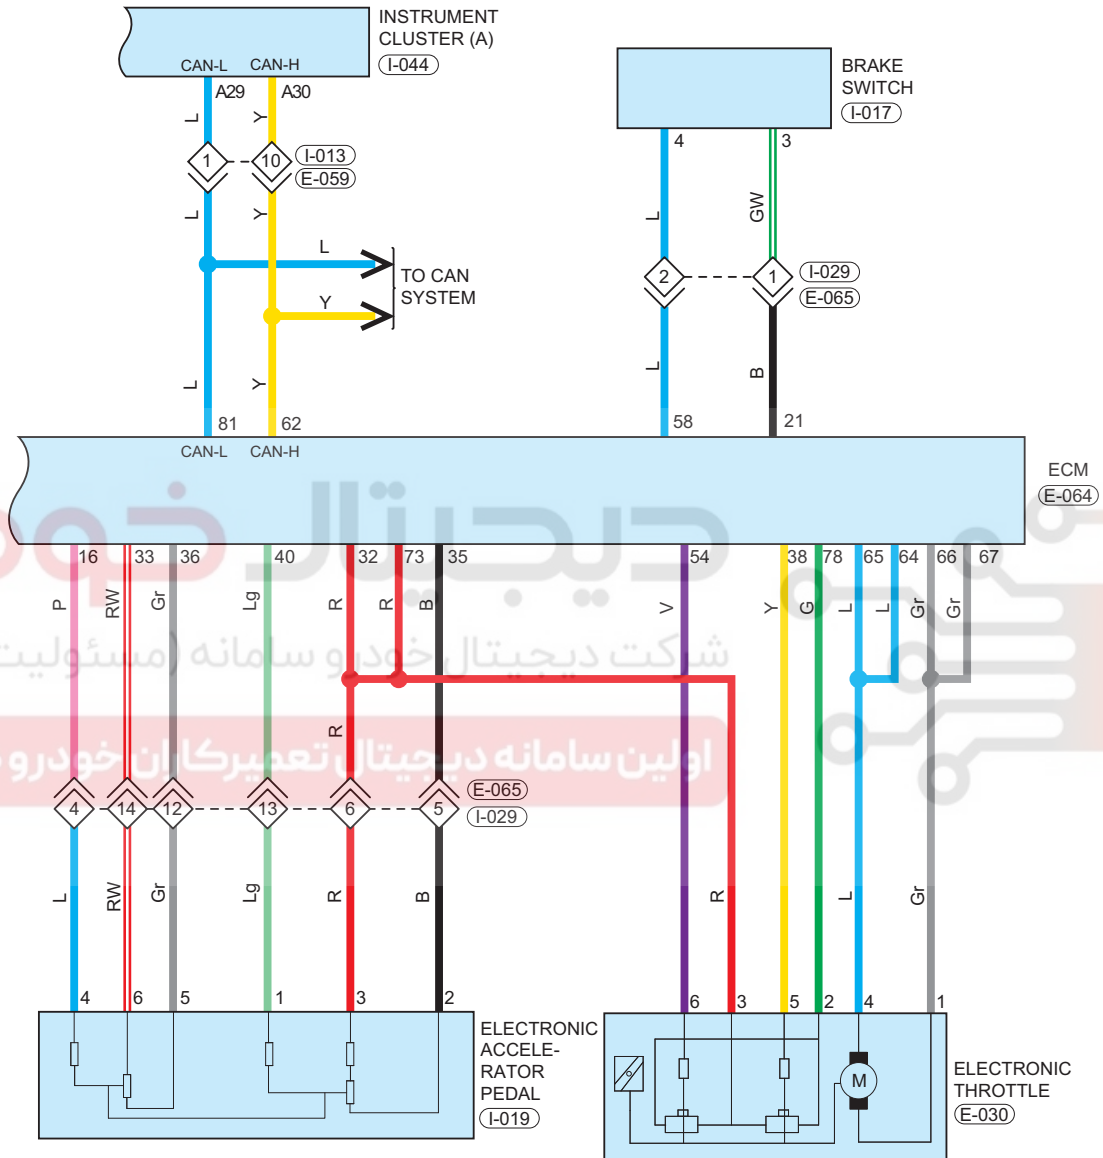

Parts Location

Connector Code	See Page	Connector Code	See Page	Connector Code	See Page
E-061	08-4 (MT)	I-008	08-12	I-009	08-12
	08-7 (CVT)				
I-003	08-12	I-006	08-12	I-044	08-12
I-047	08-12				

Fuse and Relay

Fuse/Relay	See Page	Fuse and Relay Box
RF06	06-12	Instrument Panel Fuse and Relay Box
RF09	06-12	Instrument Panel Fuse and Relay Box

Form of Connector

Connector Code	See Page	Connector Code	See Page	Connector Code	See Page
I-008	12-8	E-061	12-4	I-009	12-8
I-003	12-8	I-006	12-8	I-044	12-10
I-047	12-11				

شرکت دیجیتال خودرو (مسئولیت محدود)

اولین سامانه دیجیتال تعمیرکاران خودرو در ایران

Circuit Diagram (Page 2 of 2)

09

دیجیتال خودرو
شرکت دیجیتال خودرو سامانه (مسئولیت محدود)
اولین سامانه دیجیتال تعمیرکاران خودرو در ایران

ET11090410