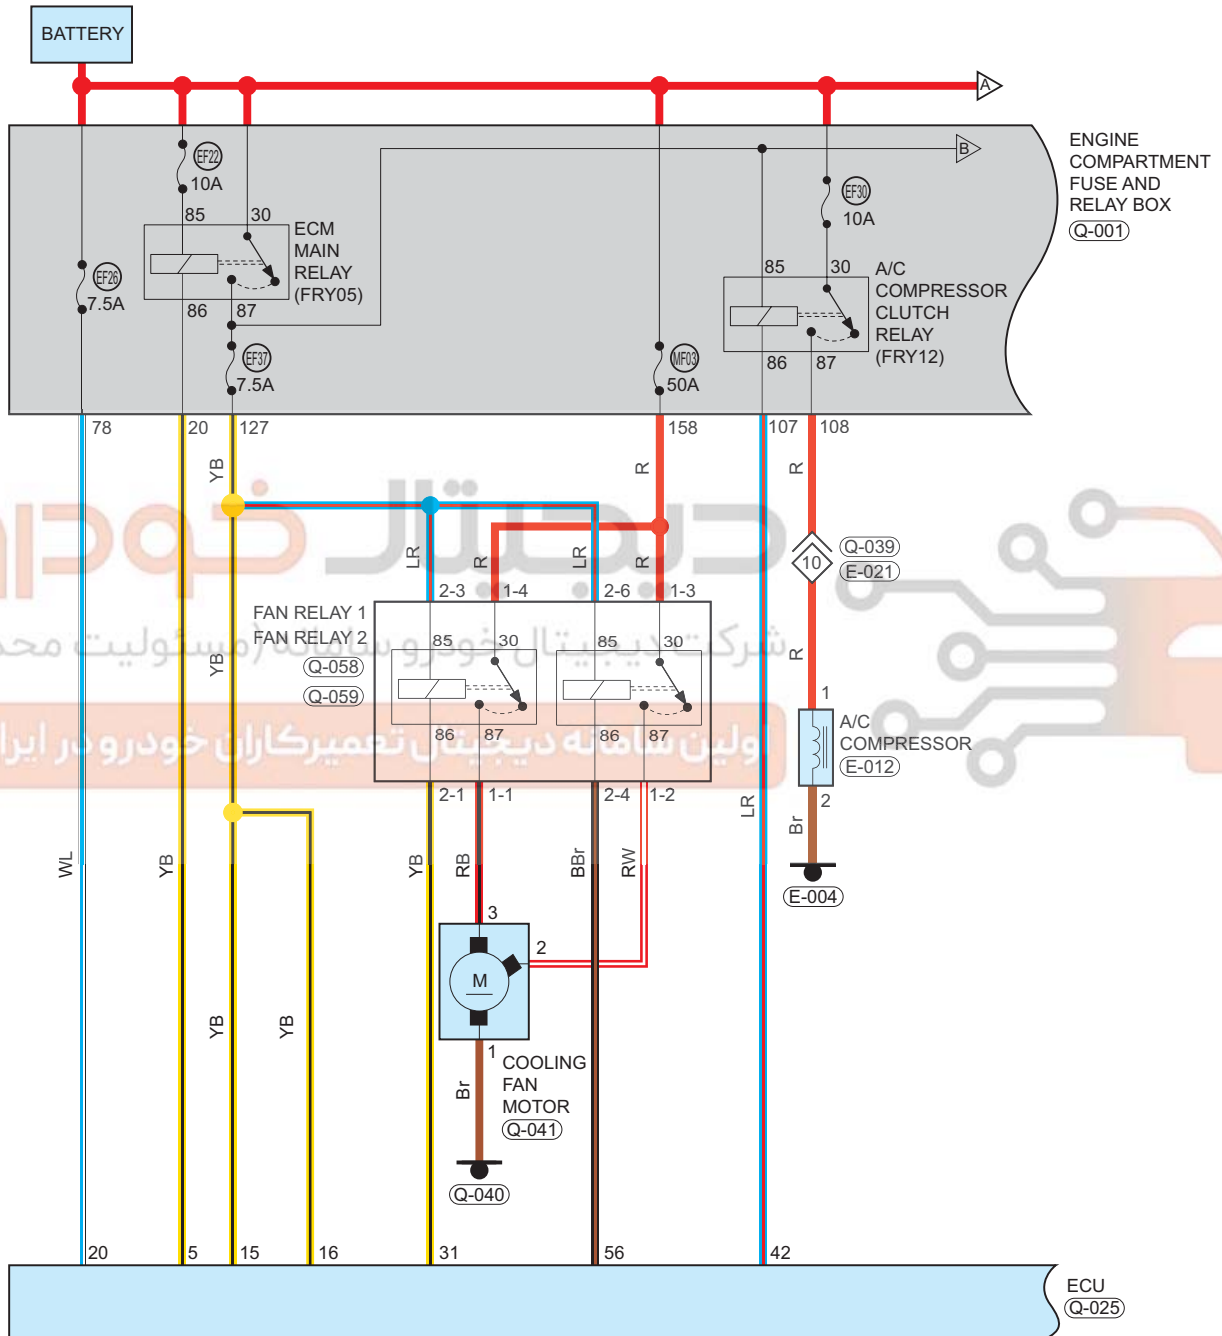

Engine Management System (DCT)

Circuit Diagram (Page 1 of 9)

09

Parts Location

Connector Code	See Page	Connector Code	See Page	Connector Code	See Page
Q-001	08-10	Q-058	08-10	Q-059	08-10
Q-040	08-10	Q-041	08-10	E-004	08-3
E-012	08-3	Q-025	08-10		

Fuse and Relay

Fuse/Relay	See Page	Fuse and Relay Box
EF22	06-2	Engine Compartment Fuse And Relay Box
EF26	06-2	Engine Compartment Fuse And Relay Box
EF37	06-2	Engine Compartment Fuse And Relay Box
EF30	06-2	Engine Compartment Fuse And Relay Box
MF03	06-2	Engine Compartment Fuse And Relay Box
ECM MAIN RELAY (FRY05)	06-2	Engine Compartment Fuse And Relay Box
A/C COMPRESSOR CLUTCH RELAY (FRY12)	06-2	Engine Compartment Fuse And Relay Box