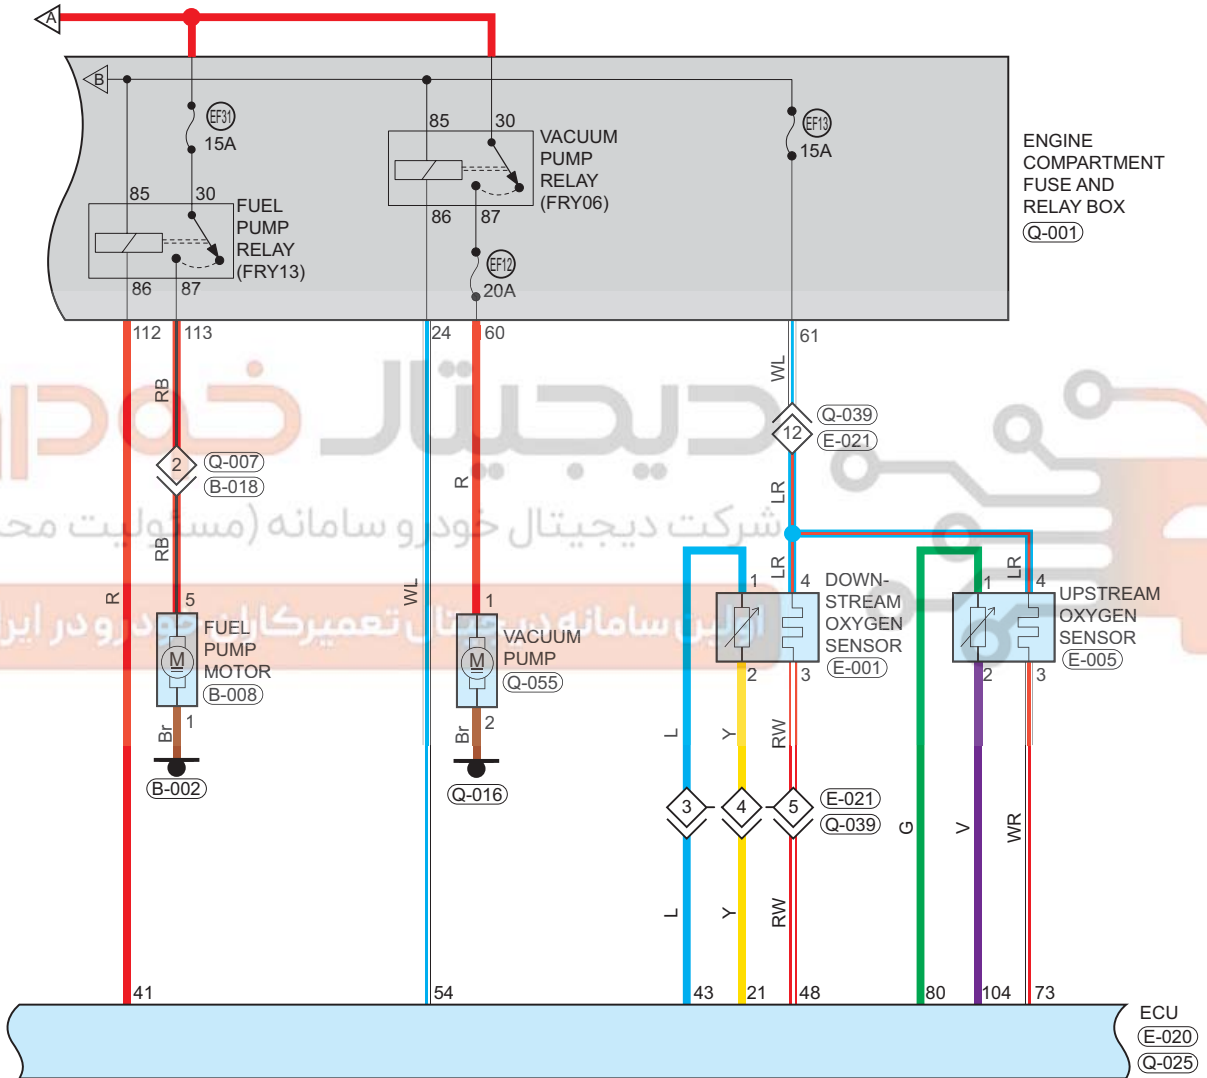

Circuit Diagram (Page 5 of 9)

ESE005001

Parts Location

Connector Code	See Page	Connector Code	See Page	Connector Code	See Page
Q-001	08-10	B-008	08-36	Q-055	08-10
E-001	08-3	E-005	08-3	E-020	08-3
Q-025	08-10	B-002	08-36	Q-016	08-10

Fuse and Relay

Fuse/Relay	See Page	Fuse and Relay Box
EF12	06-2	Engine Compartment Fuse and Relay Box
EF13	06-2	Engine Compartment Fuse and Relay Box
EF31	06-2	Engine Compartment Fuse and Relay Box
FUEL PUMP RELAY (FRY13)	06-2	Engine Compartment Fuse and Relay Box
VACUUM PUMP RELAY (FRY06)	06-2	Engine Compartment Fuse and Relay Box

Location of Junction Connector

Connector Code	See Page	Connector Code	See Page	Connector Code	See Page
Q-039, E-021	08-10, 08-3	Q-007, B-018	08-10, 08-36		

Form of Connector

Connector Code	See Page	Connector Code	See Page	Connector Code	See Page
Q-001	12-17	B-008	12-8	Q-055	12-17
E-001	12-2	E-005	12-2	E-020	12-2
Q-025	12-17	B-002	12-8	Q-016	12-17
Q-039, E-021	12-17, 12-2	Q-007, B-018	12-17, 12-8