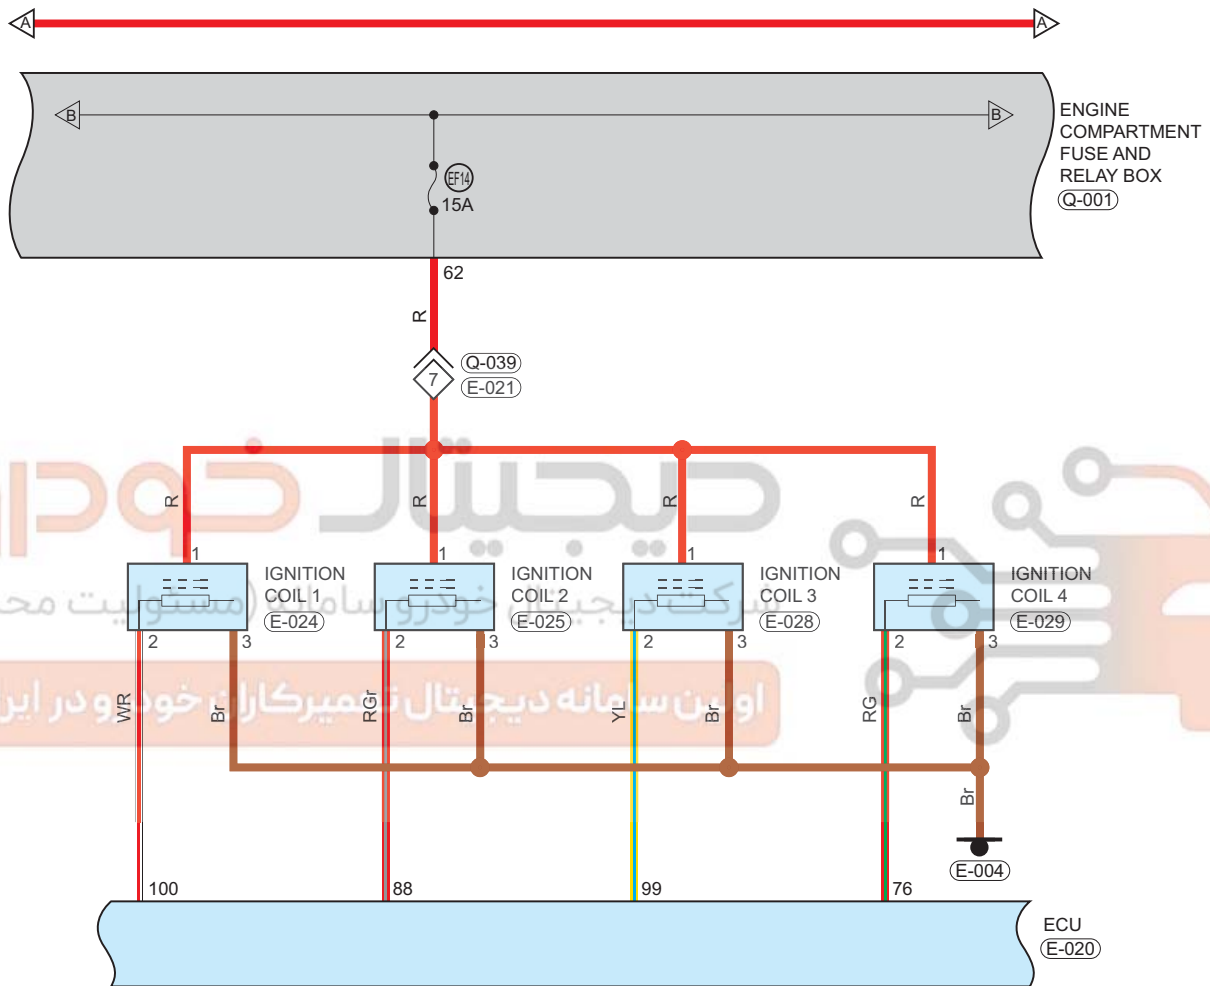

Circuit Diagram (Page 2 of 9)

09

ESE002001

Parts Location

Connector Code	See Page	Connector Code	See Page	Connector Code	See Page
Q-001	08-10	E-020	08-3	E-024	08-3
E-025	08-3	E-028	08-3	E-029	08-3
E-004	08-3				

Fuse and Relay

Fuse/Relay	See Page	Fuse and Relay Box
EF14	06-2	Engine Compartment Fuse and Relay Box

Location of Junction Connector

Connector Code	See Page	Connector Code	See Page	Connector Code	See Page
Q-039, E-021	08-10, 08-3				

Form of Connector

Connector Code	See Page	Connector Code	See Page	Connector Code	See Page
Q-001	12-17	E-020	12-2	E-024	12-2
E-025	12-2	E-028	12-2	E-029	12-2
E-004	12-2	Q-039, E-021	12-17, 12-2		

اولین سامانه دیجیتال تعمیرکاران خودرو در ایران