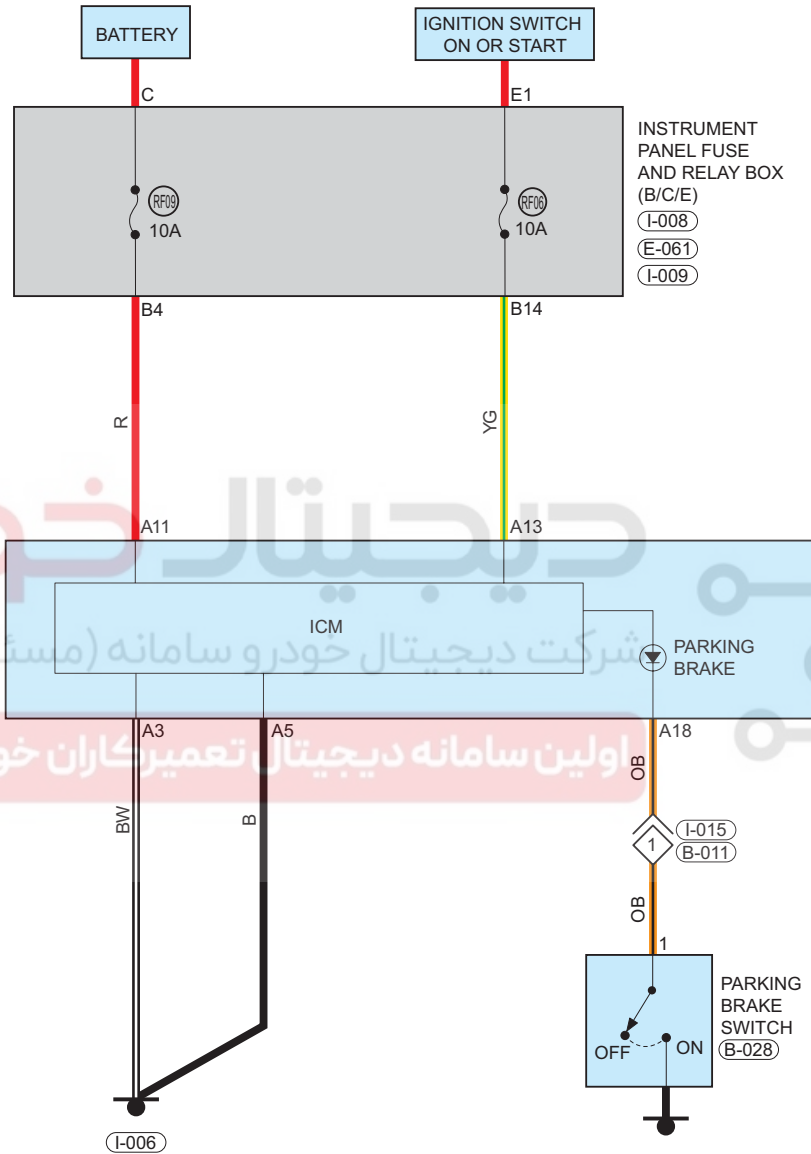

Parking Brake

Circuit Diagram (Page 1 of 1)

09

ET11090280