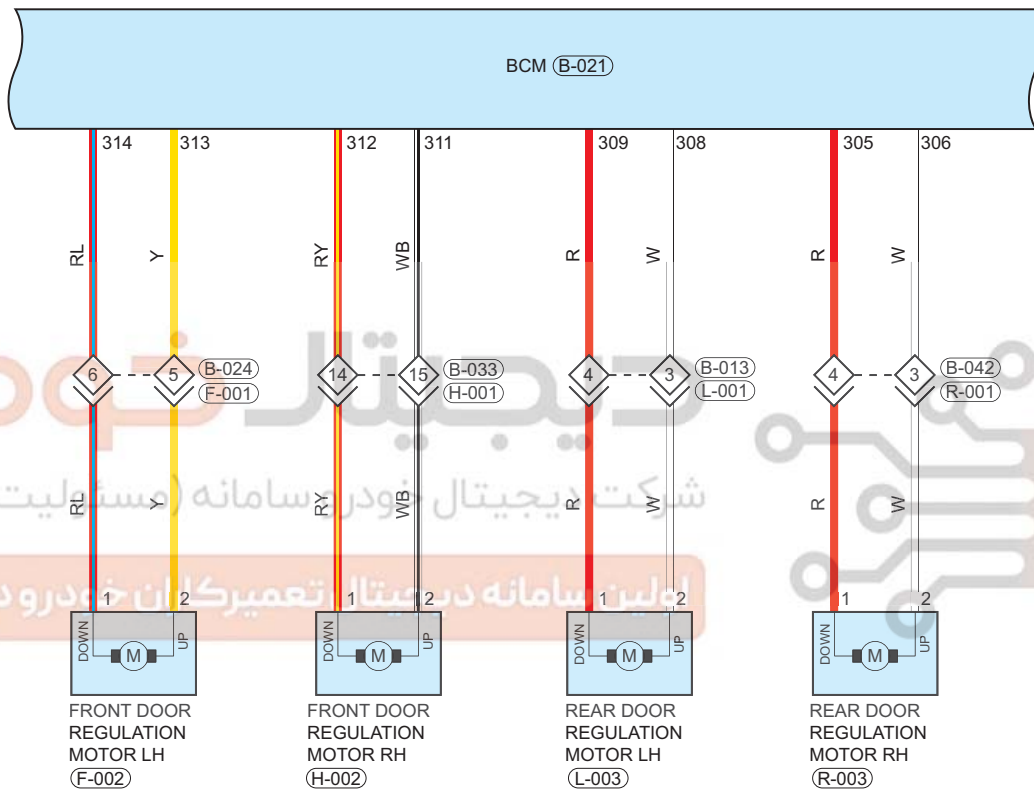

Circuit Diagram (Page 2 of 5)

09

WSE002001

Parts Location

Connector Code	See Page	Connector Code	See Page	Connector Code	See Page
B-021	08-16	F-002	08-25	H-002	08-26
L-003	08-27	R-003	08-28		

Location of Junction Connector

Connector Code	See Page	Connector Code	See Page	Connector Code	See Page
B-024, F-001	08-25	B-033, H-001	08-26	B-013, L-001	08-27
B-042, R-001	08-28				

Form of Connector

Connector Code	See Page	Connector Code	See Page	Connector Code	See Page
B-021	12-8	F-002	12-13	H-002	12-13
L-003	12-14	R-003	12-14	B-042, R-001	12-8
B-024, F-001	12-8	B-033, H-001	12-8	B-013, L-001	12-8

دیجیتال خودرو

شرکت دیجیتال خودرو سامانه (مسئولیت محدود)

اولین سامانه دیجیتال تعمیرکاران خودرو در ایران