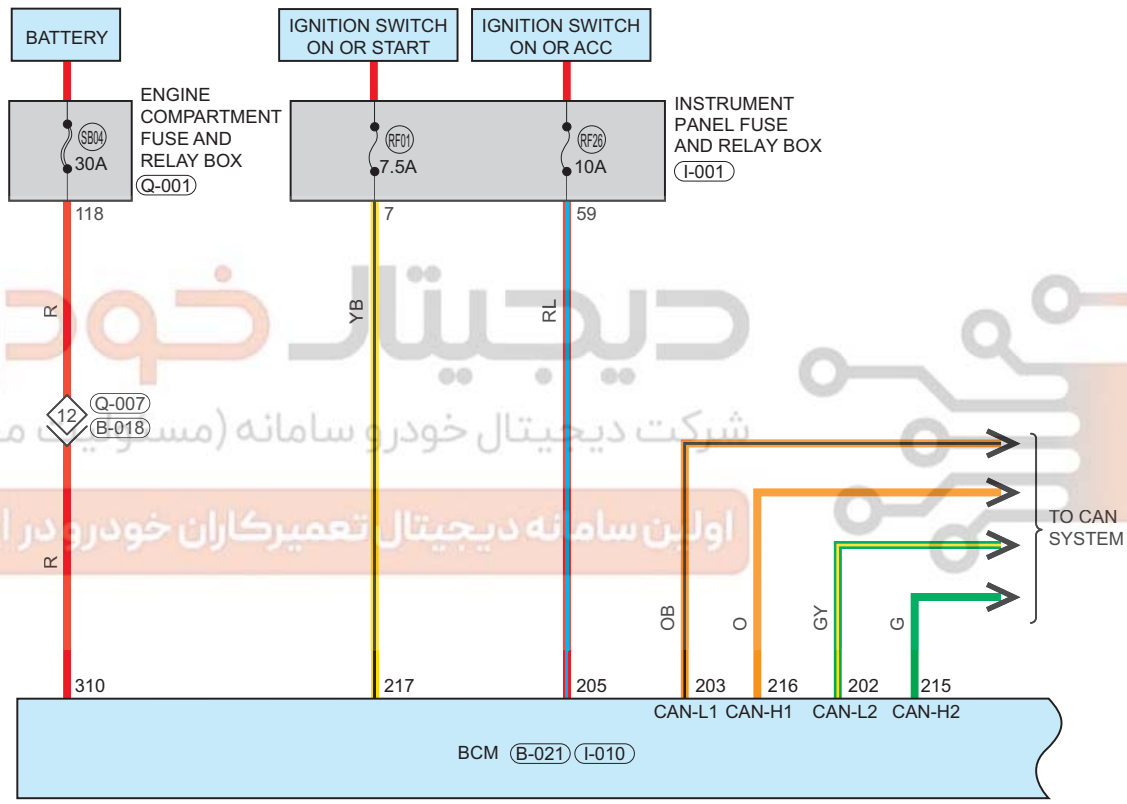

# Windshield/Window Glass

Circuit Diagram (Page 1 of 5)

WSE001001

**Parts Location**

Connector Code	See Page	Connector Code	See Page	Connector Code	See Page
Q-001	08-6	I-001	08-12	I-010	08-12
B-021	08-16				