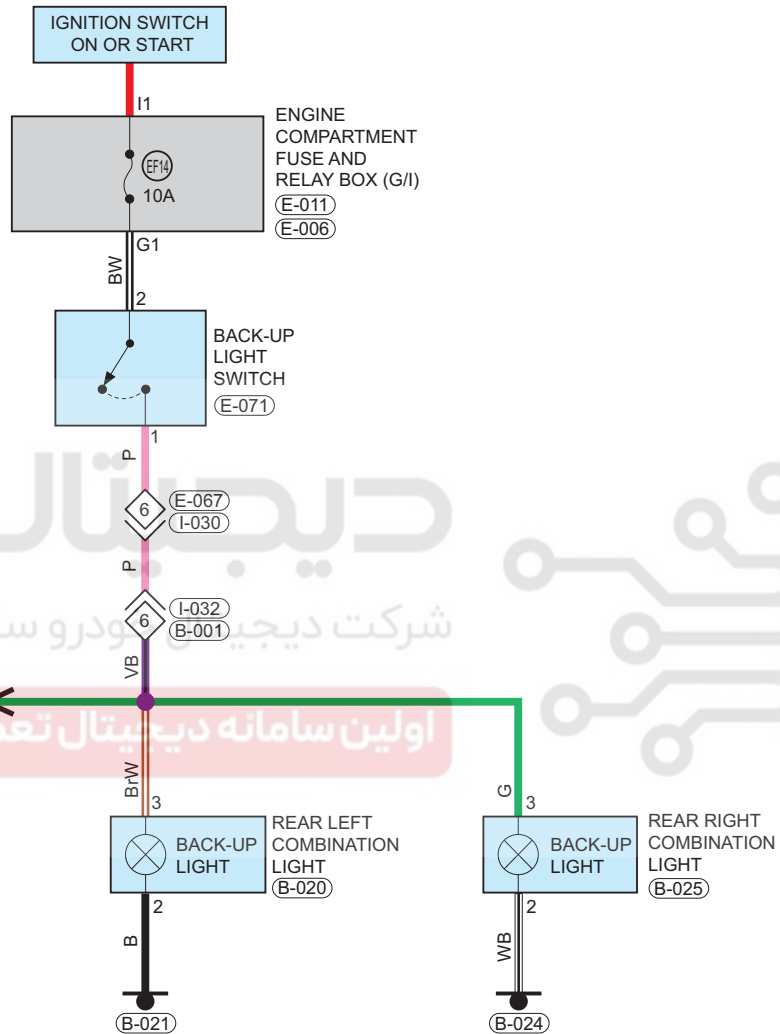

Circuit Diagram (Page 2 of 2)

For MT

دیجیتال خودرو
شرکت دیجیتال خودرو سامانه (مسئولیت محدود)

اولین سامانه دیجیتال تعویض خودرو در ایران