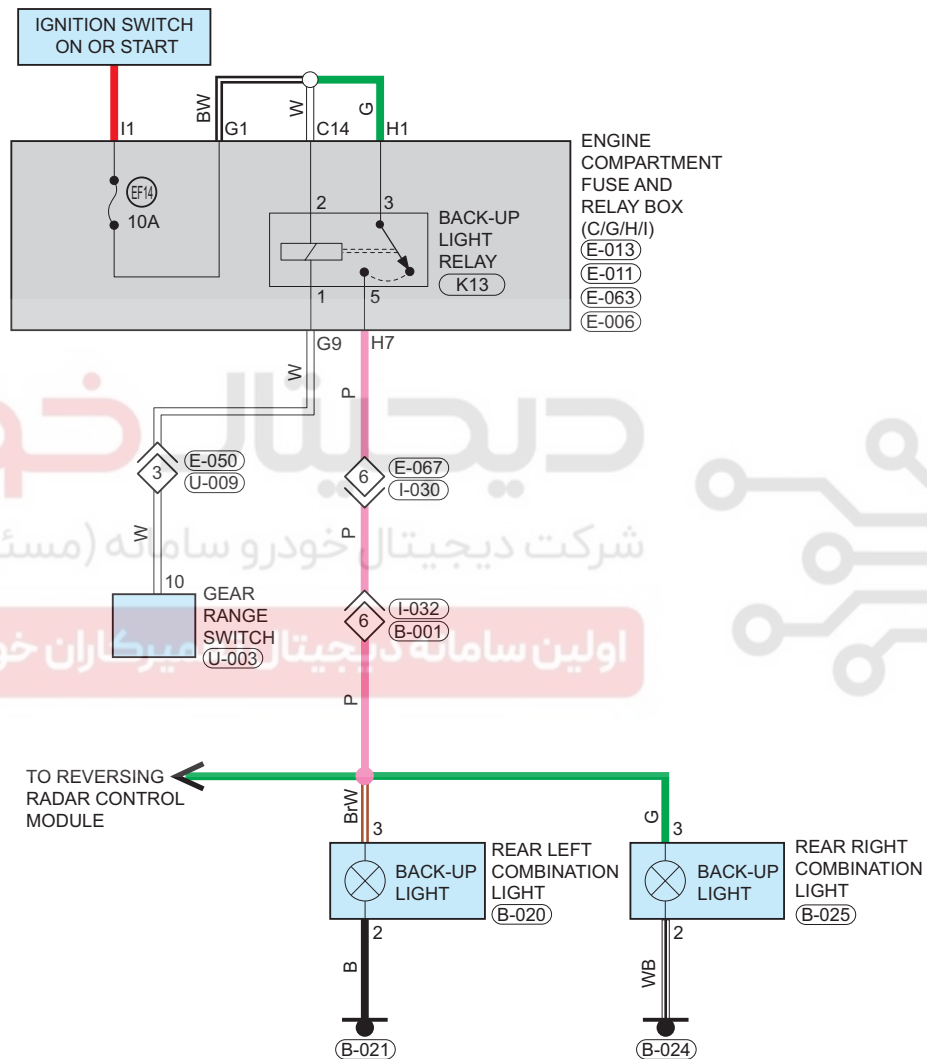

Back-up Light

Circuit Diagram (Page 1 of 2)

For CVT

دیجیتال خودرو
 شرکت دیجیتال خودرو سامانه (مسئولیت محدود)
 اولین سامانه دیجیتال ایرانیان

09

Parts Location

Connector Code	See Page	Connector Code	See Page	Connector Code	See Page
E-013	08-7	E-011	08-7	E-063	08-7
E-006	08-7	U-003	08-10	B-020	08-17
B-021	08-17	B-025	08-17	B-024	08-17

Fuse and Relay

Fuse/Relay	See Page	Fuse and Relay Box
EF14	06-5	Engine Compartment Fuse and Relay Box
Back-up Light Relay	06-5	Engine Compartment Fuse and Relay Box

Location of Junction Connector

Connector Code	See Page	Connector Code	See Page	Connector Code	See Page
E-067, I-030	08-7, 08-12	E-050, U-009	08-7, 08-10	I-032, B-001	08-12, 08-17

Form of Connector

Connector Code	See Page	Connector Code	See Page	Connector Code	See Page
E-013	12-2	E-011	12-2	E-063	12-4
E-006	12-2	U-003	12-6	B-020	12-14
B-021	12-14	B-025	12-14	B-024	12-14
E-050, U-009	12-4	E-067, I-030	12-5	I-032, B-001	12-10