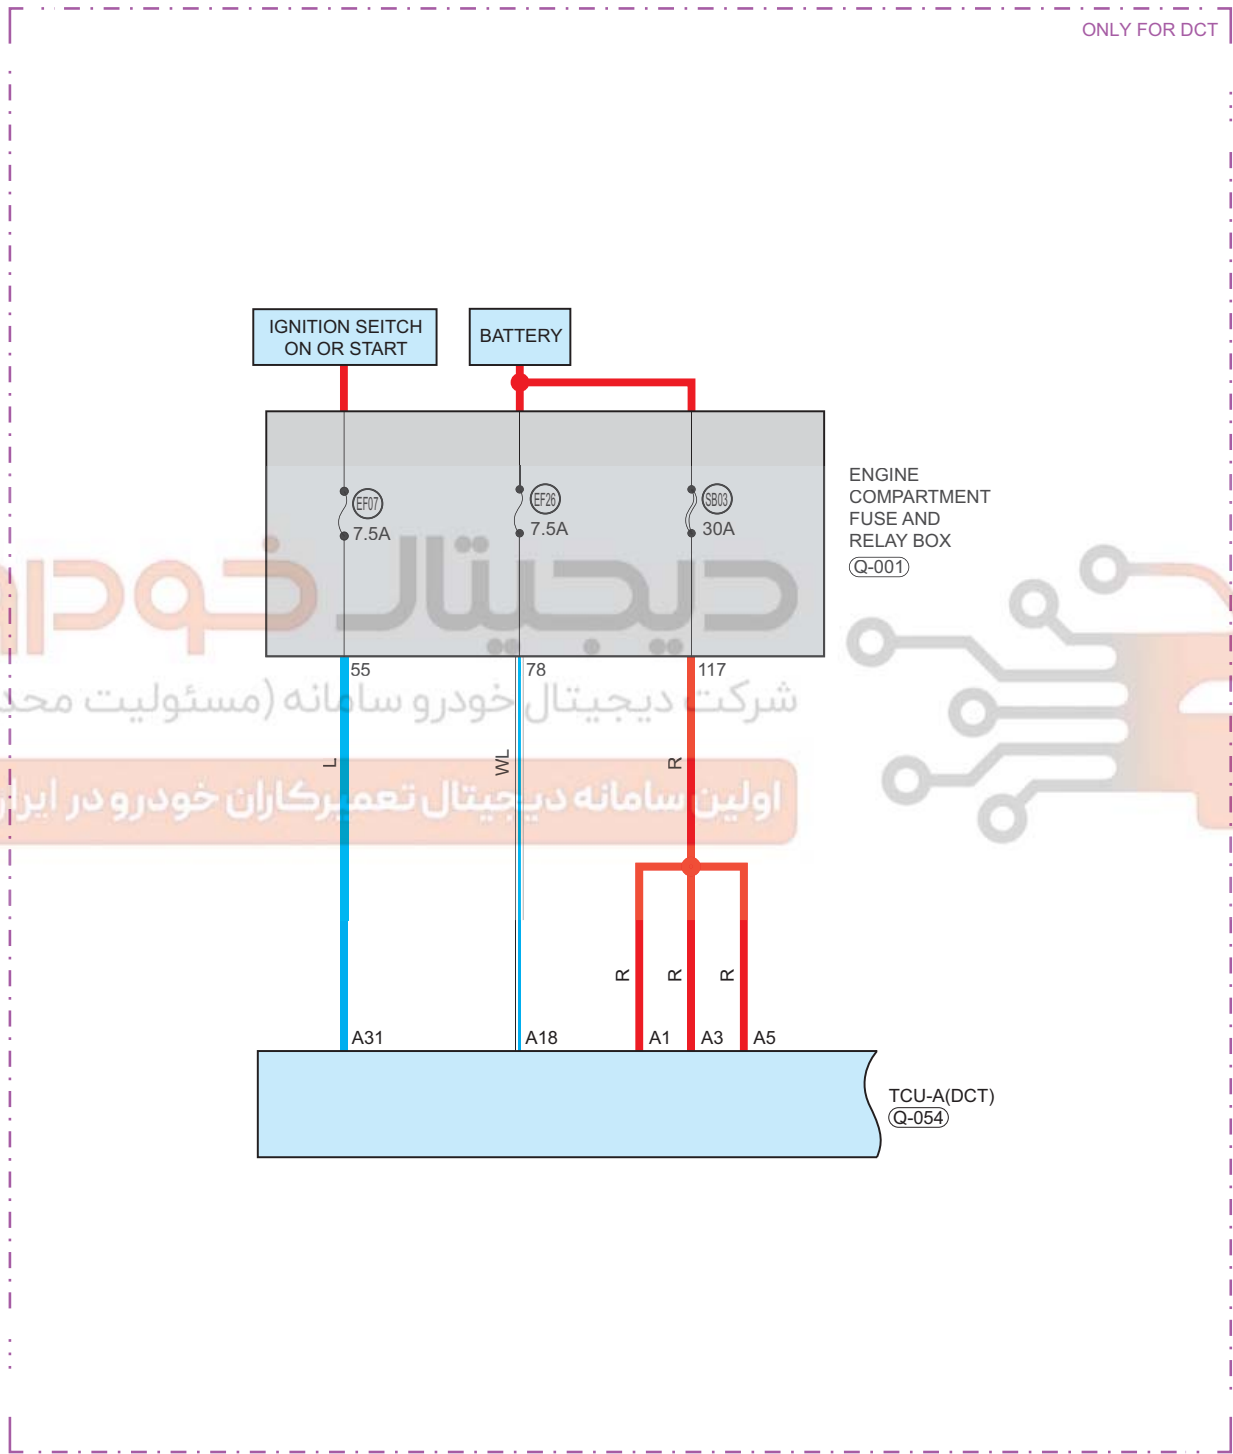

TCU System

Circuit Diagram (Page 1 of 9)

دیجیتال خودرو
 شرکت دیجیتال خودرو سامانه (مسئولیت محدود)
 اولین سامانه دیجیتال تعمیرکاران خودرو در ایران

09

Parts Location

Connector Code	See Page	Connector Code	See Page	Connector Code	See Page
Q-001	08-10	Q-054	08-10		

Fuse and Relay

Fuse/Relay	See Page	Fuse and Relay Box
EF07	06-2	Engine Compartment Fuse and Relay Box
EF26	06-2	Engine Compartment Fuse and Relay Box
SB03	06-2	Engine Compartment Fuse and Relay Box

Form of Connector

09

SAE002001

Parts Location

Connector Code	See Page	Connector Code	See Page	Connector Code	See Page
I-001	08-23	B-026	08-36	I-052	08-23
Q-054	08-10	Q-003	08-10	I-020	08-23
Q-043	08-10				

Fuse and Relay

Fuse/Relay	See Page	Fuse and Relay Box
RF07	06-8	Instrument Panel Fuse and Relay Box