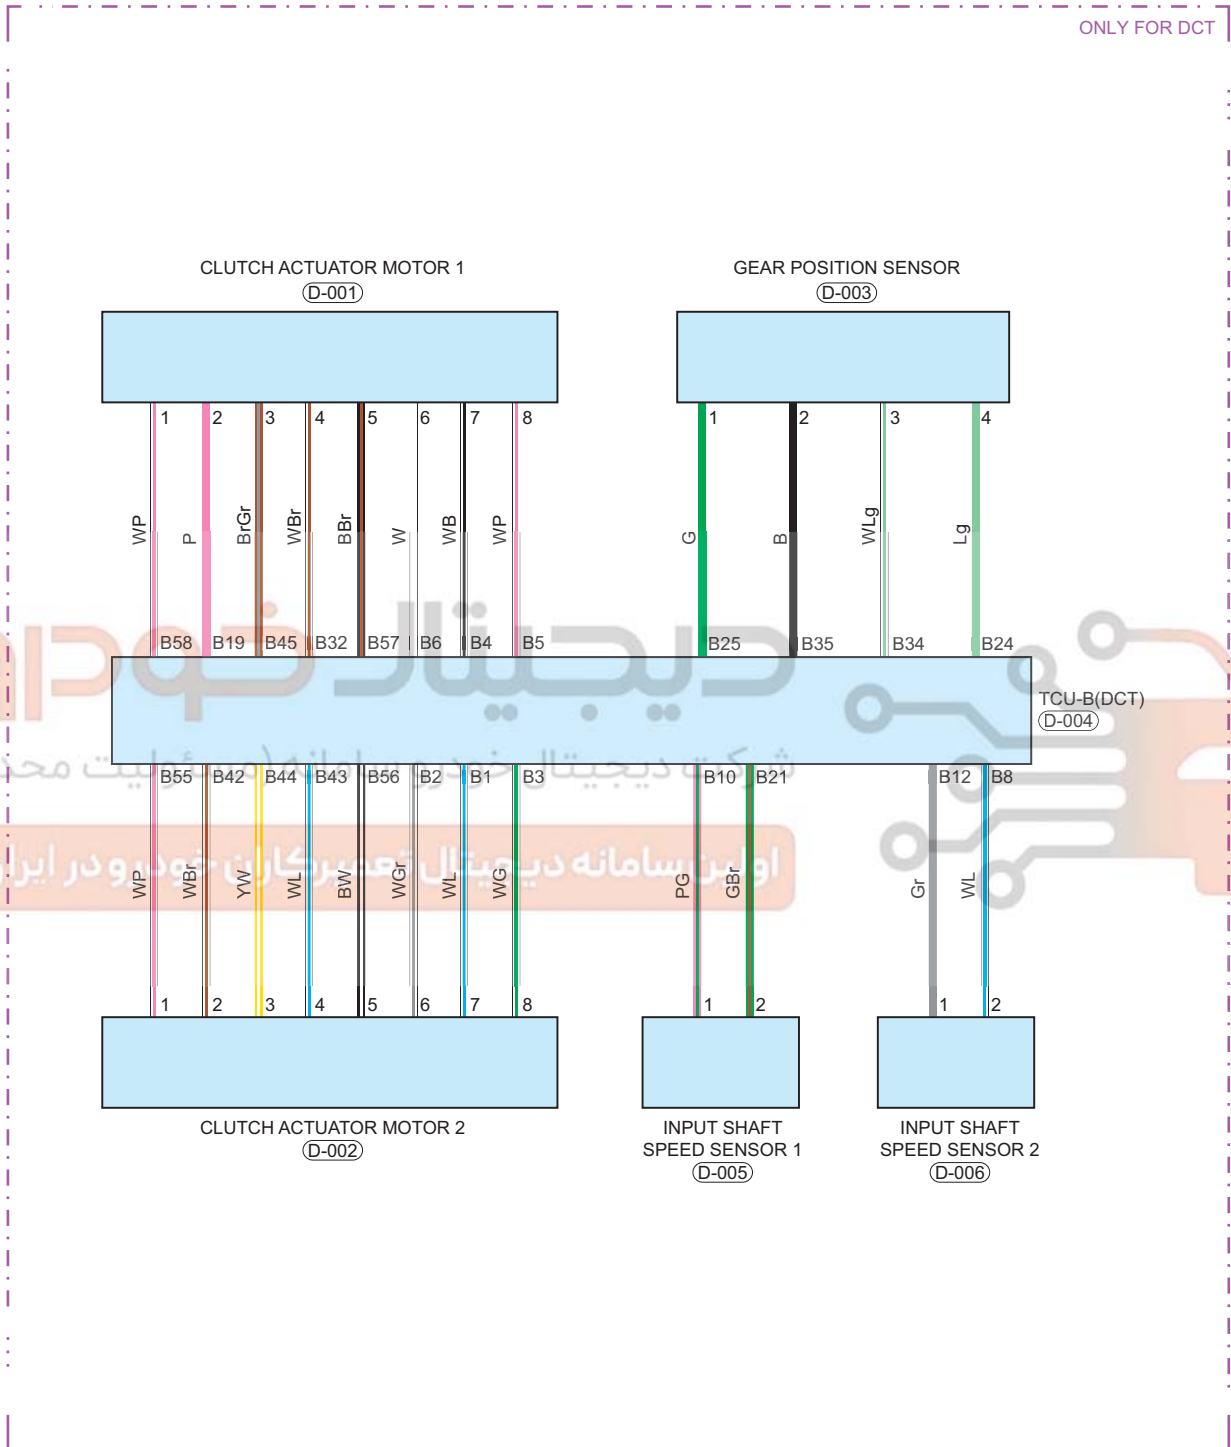

09

SAE002001

Parts Location

Connector Code	See Page	Connector Code	See Page	Connector Code	See Page
I-001	08-23	B-026	08-36	I-052	08-23
Q-054	08-10	Q-003	08-10	I-020	08-23
Q-043	08-10				

Fuse and Relay

Fuse/Relay	See Page	Fuse and Relay Box
RF07	06-8	Instrument Panel Fuse and Relay Box

Location of Junction Connector

Connector Code	See Page	Connector Code	See Page	Connector Code	See Page
B-017, I-004	08-36, 08-23	I-005, Q-006	08-23, 08-10		

Form of Connector

Connector Code	See Page	Connector Code	See Page	Connector Code	See Page
I-001	12-4	B-026	12-8	I-052	12-4
Q-054	12-17	Q-003	12-17	I-020	12-4
Q-043	12-17	B-017, I-004	12-8, 12-4	I-005, Q-006	12-4, 12-17

اولین سامانه دیجیتال تعمیرکاران خودرو در ایران

Circuit Diagram (Page 3 of 9)

09

SAE003001