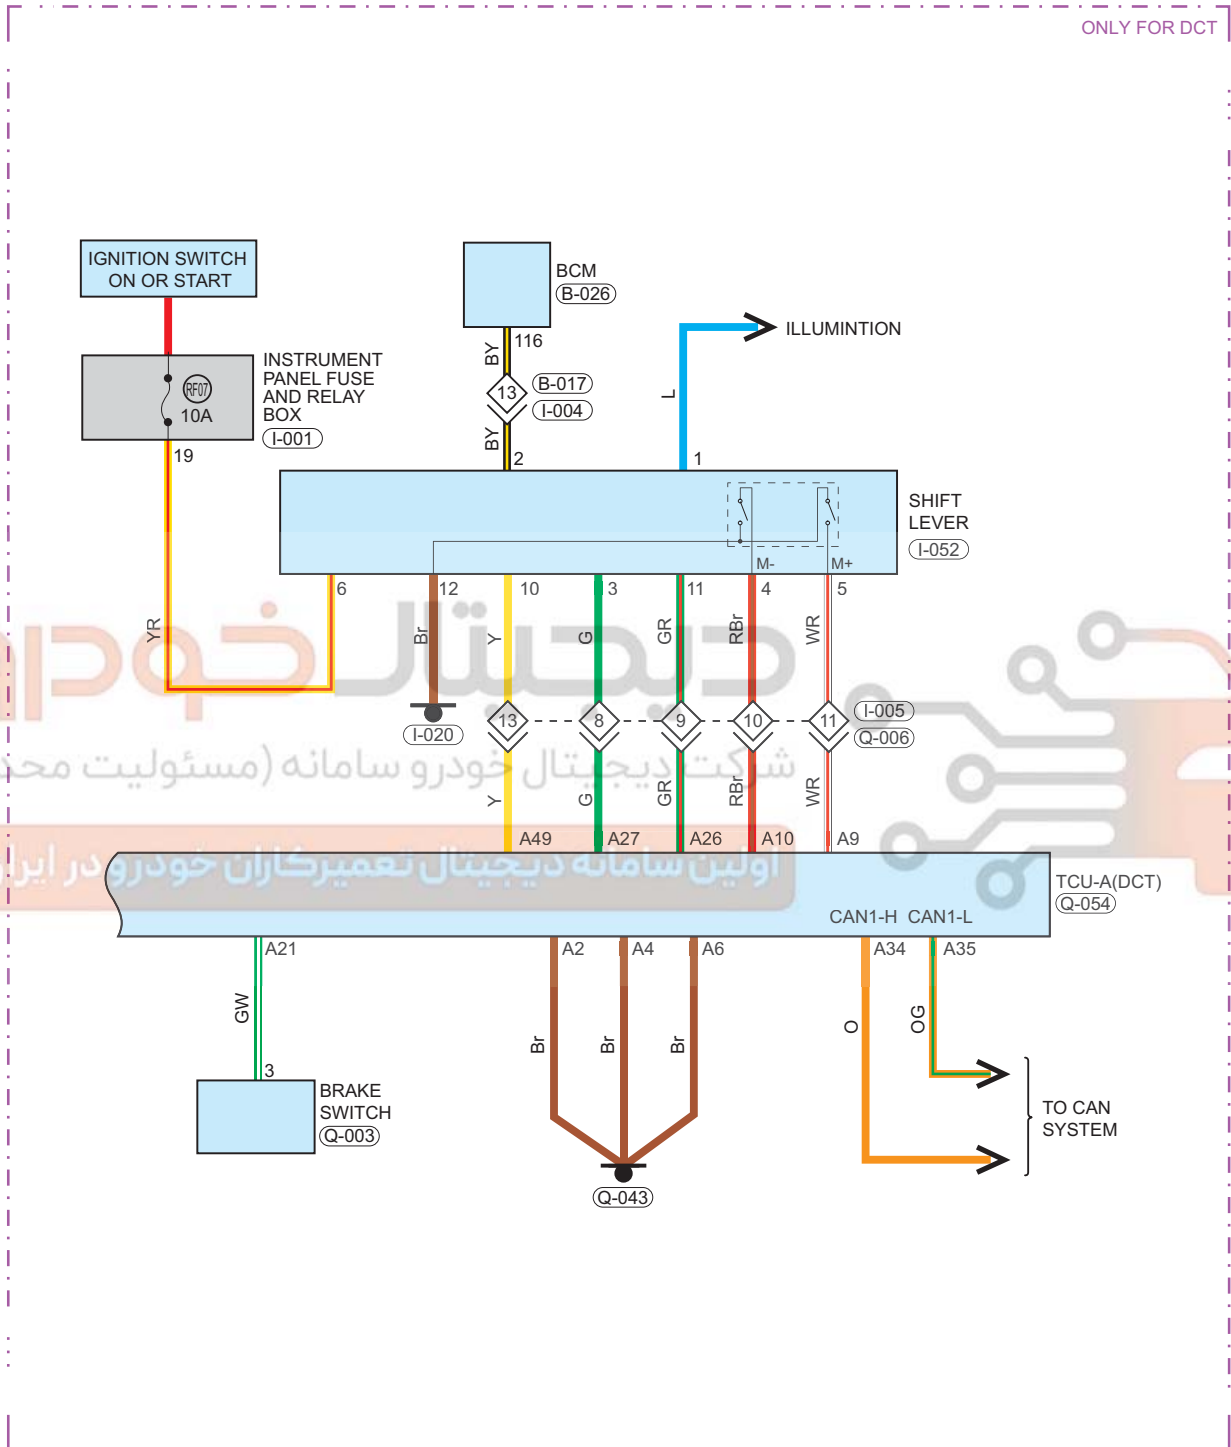

Fuse and Relay

Fuse/Relay	See Page	Fuse and Relay Box
EF07	06-2	Engine Compartment Fuse and Relay Box
EF26	06-2	Engine Compartment Fuse and Relay Box
SB03	06-2	Engine Compartment Fuse and Relay Box

Form of Connector

Connector Code	See Page	Connector Code	See Page	Connector Code	See Page
Q-001	12-17	Q-054	12-17		

دیجیتال خودرو

شرکت دیجیتال خودرو سامانه (مسئولیت محدود)

اولین سامانه دیجیتال تعمیرکاران خودرو در ایران

Circuit Diagram (Page 2 of 9)

09

SAE002001

Parts Location

Connector Code	See Page	Connector Code	See Page	Connector Code	See Page
I-001	08-23	B-026	08-36	I-052	08-23
Q-054	08-10	Q-003	08-10	I-020	08-23
Q-043	08-10				

Fuse and Relay

Fuse/Relay	See Page	Fuse and Relay Box
RF07	06-8	Instrument Panel Fuse and Relay Box

Location of Junction Connector

Connector Code	See Page	Connector Code	See Page	Connector Code	See Page
B-017, I-004	08-36, 08-23	I-005, Q-006	08-23, 08-10		

Form of Connector

Connector Code	See Page	Connector Code	See Page	Connector Code	See Page
I-001	12-4	B-026	12-8	I-052	12-4
Q-054	12-17	Q-003	12-17	I-020	12-4
Q-043	12-17	B-017, I-004	12-8, 12-4	I-005, Q-006	12-4, 12-17