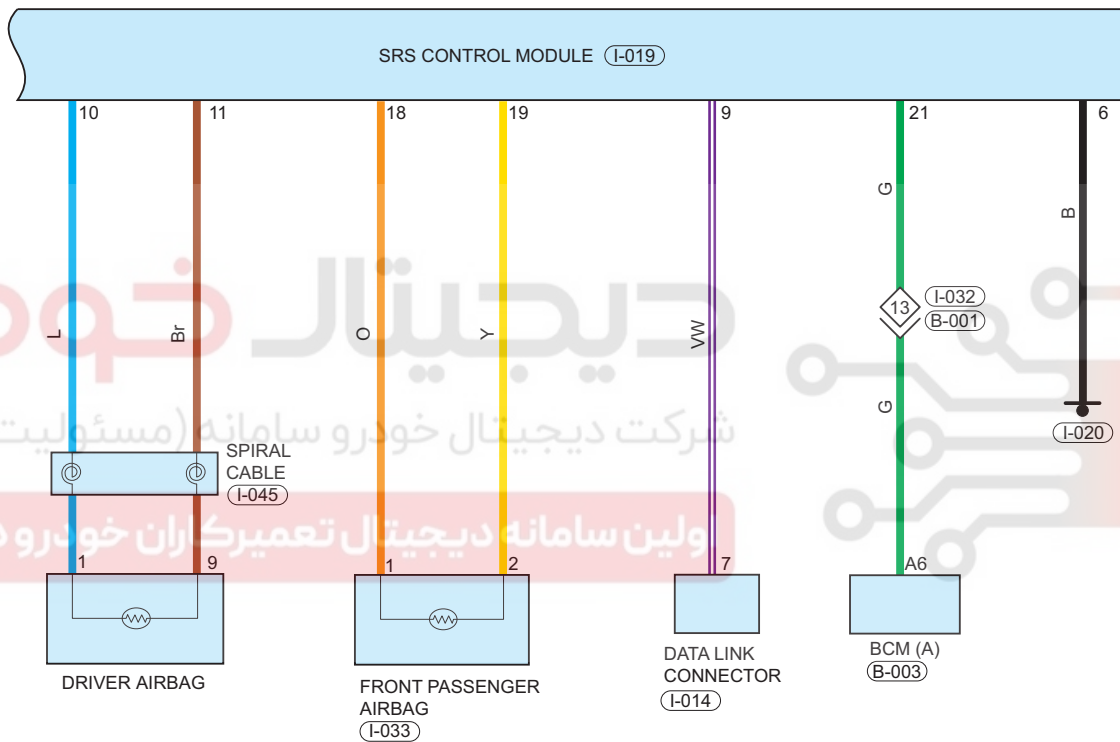

Parts Location

Connector Code	See Page	Connector Code	See Page	Connector Code	See Page
I-009	08-9	E-061	08-3	I-010	08-9
I-008	08-9	I-041	08-9	I-011	08-9
I-019	08-9				

Fuse and Relay

Fuse/Relay	See Page	Fuse and Relay Box
RF08	06-15	Instrument Panel Fuse and Relay Box
RF12	06-15	Instrument Panel Fuse and Relay Box
RF13	06-15	Instrument Panel Fuse and Relay Box

Form of Connector

Connector Code	See Page	Connector Code	See Page	Connector Code	See Page
I-009	12-7	E-061	12-2	I-010	12-7
I-008	12-7	I-041	12-7	I-011	12-7
I-019	12-7				

شرکت دیجیتال خودرو (مسئولیت محدود)

اولین سامانه دیجیتال تعمیرکاران خودرو در ایران

Circuit Diagram (Page 2 of 2)

دیجیتال خودرو
شرکت دیجیتال خودرو سامانه (مسئولیت محدود)
اولین سامانه دیجیتال تعمیرکاران خودرو در ایران

09