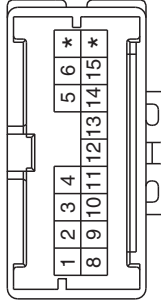

ELECTRO CHROMIC MIRROR

Electro Chromic Mirror (2)

SD851-2

CLG01

YAZ\_0918WP\_09F\_GR

D06

AMP\_040III\_16M\_W

D16