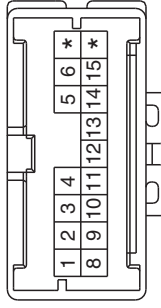

ELECTRO CHROMIC MIRROR

Electro Chromic Mirror (2)

SD851-2

CLG01

YAZ\_0918WP\_09F\_GR

D06

AMP\_040III\_16M\_W

D16