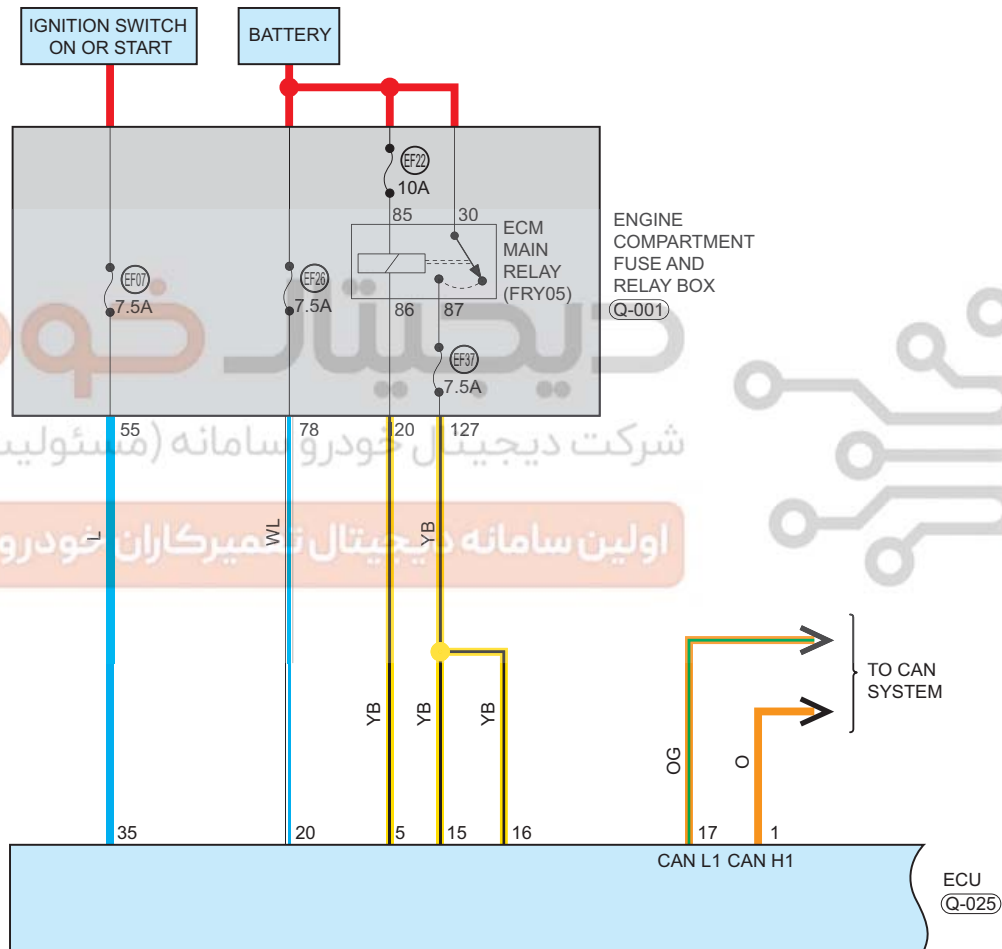

# Cruise Control System

Circuit Diagram (Page 1 of 3)

09

## Parts Location

Connector Code	See Page	Connector Code	See Page	Connector Code	See Page
Q-001	08-6	Q-025	08-6		

## Fuse and Relay

Fuse/Relay	See Page	Fuse and Relay Box
EF07	06-2	Engine Compartment Fuse and Relay Box
EF26	06-2	Engine Compartment Fuse and Relay Box
EF22	06-2	Engine Compartment Fuse and Relay Box
EF37	06-2	Engine Compartment Fuse and Relay Box
ECM Main Relay (FRY05)	06-2	Engine Compartment Fuse and Relay Box