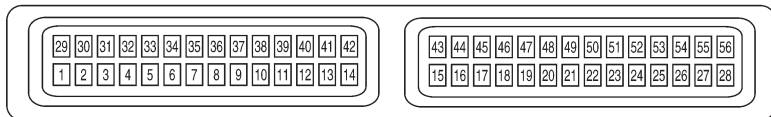

CAN VEHICLE COMMUNICATIONS

Electrical Schematics

CAN Vehicle Communications (Page 1 of 2)

CAN Vehicle Communications (Page 2 of 2)

AE : WITH ACTECO ENGINE SYSTEM  
 WP : WITH DP0 SYSTEM

Itsmw150032t