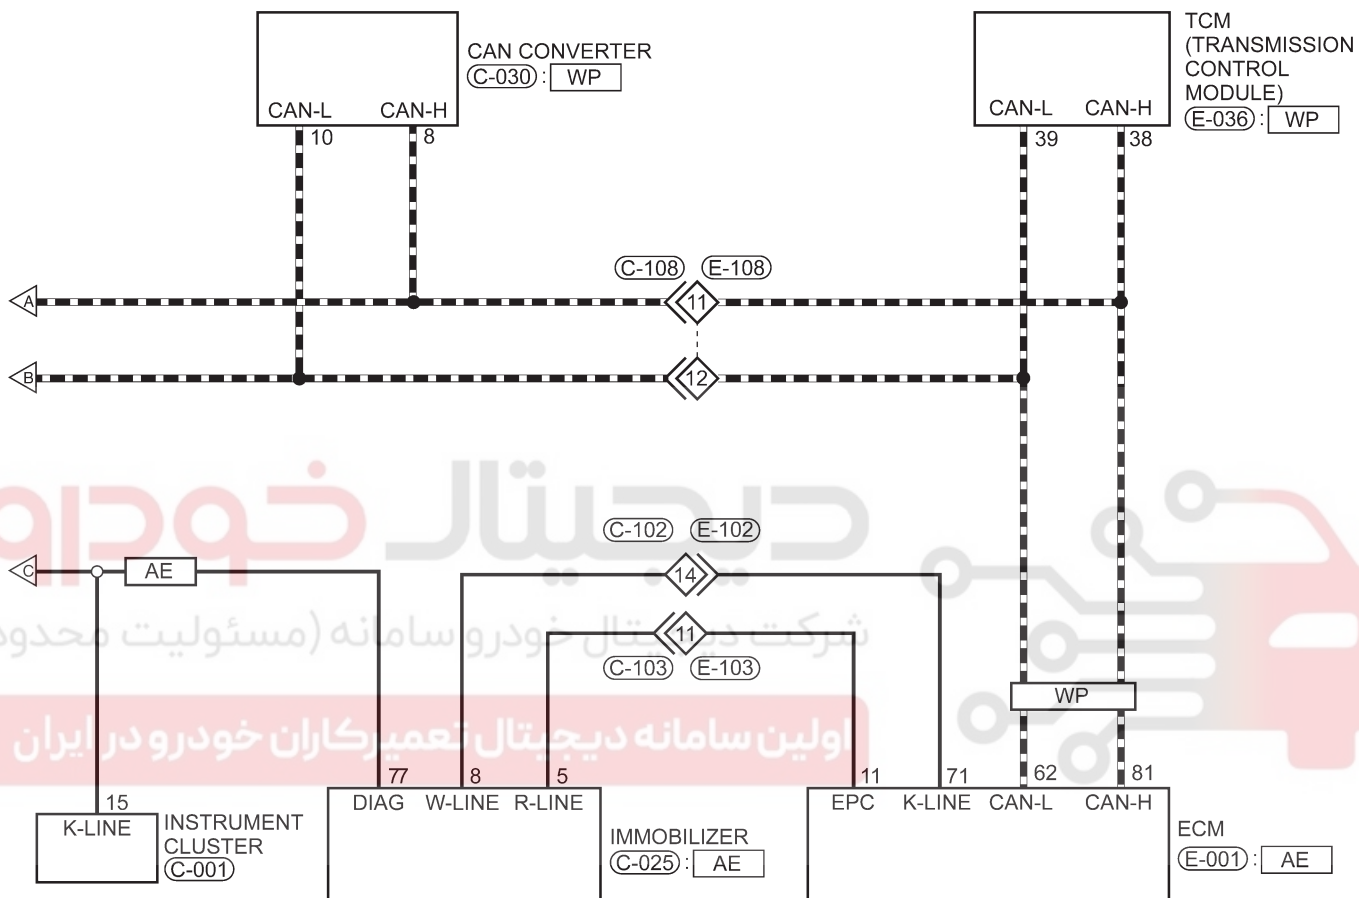

CAN VEHICLE COMMUNICATIONS

Electrical Schematics

CAN Vehicle Communications (Page 1 of 2)

CAN Vehicle Communications (Page 2 of 2)

AE : WITH ACTECO ENGINE SYSTEM  
 WP : WITH DP0 SYSTEM

Itsmw150032t