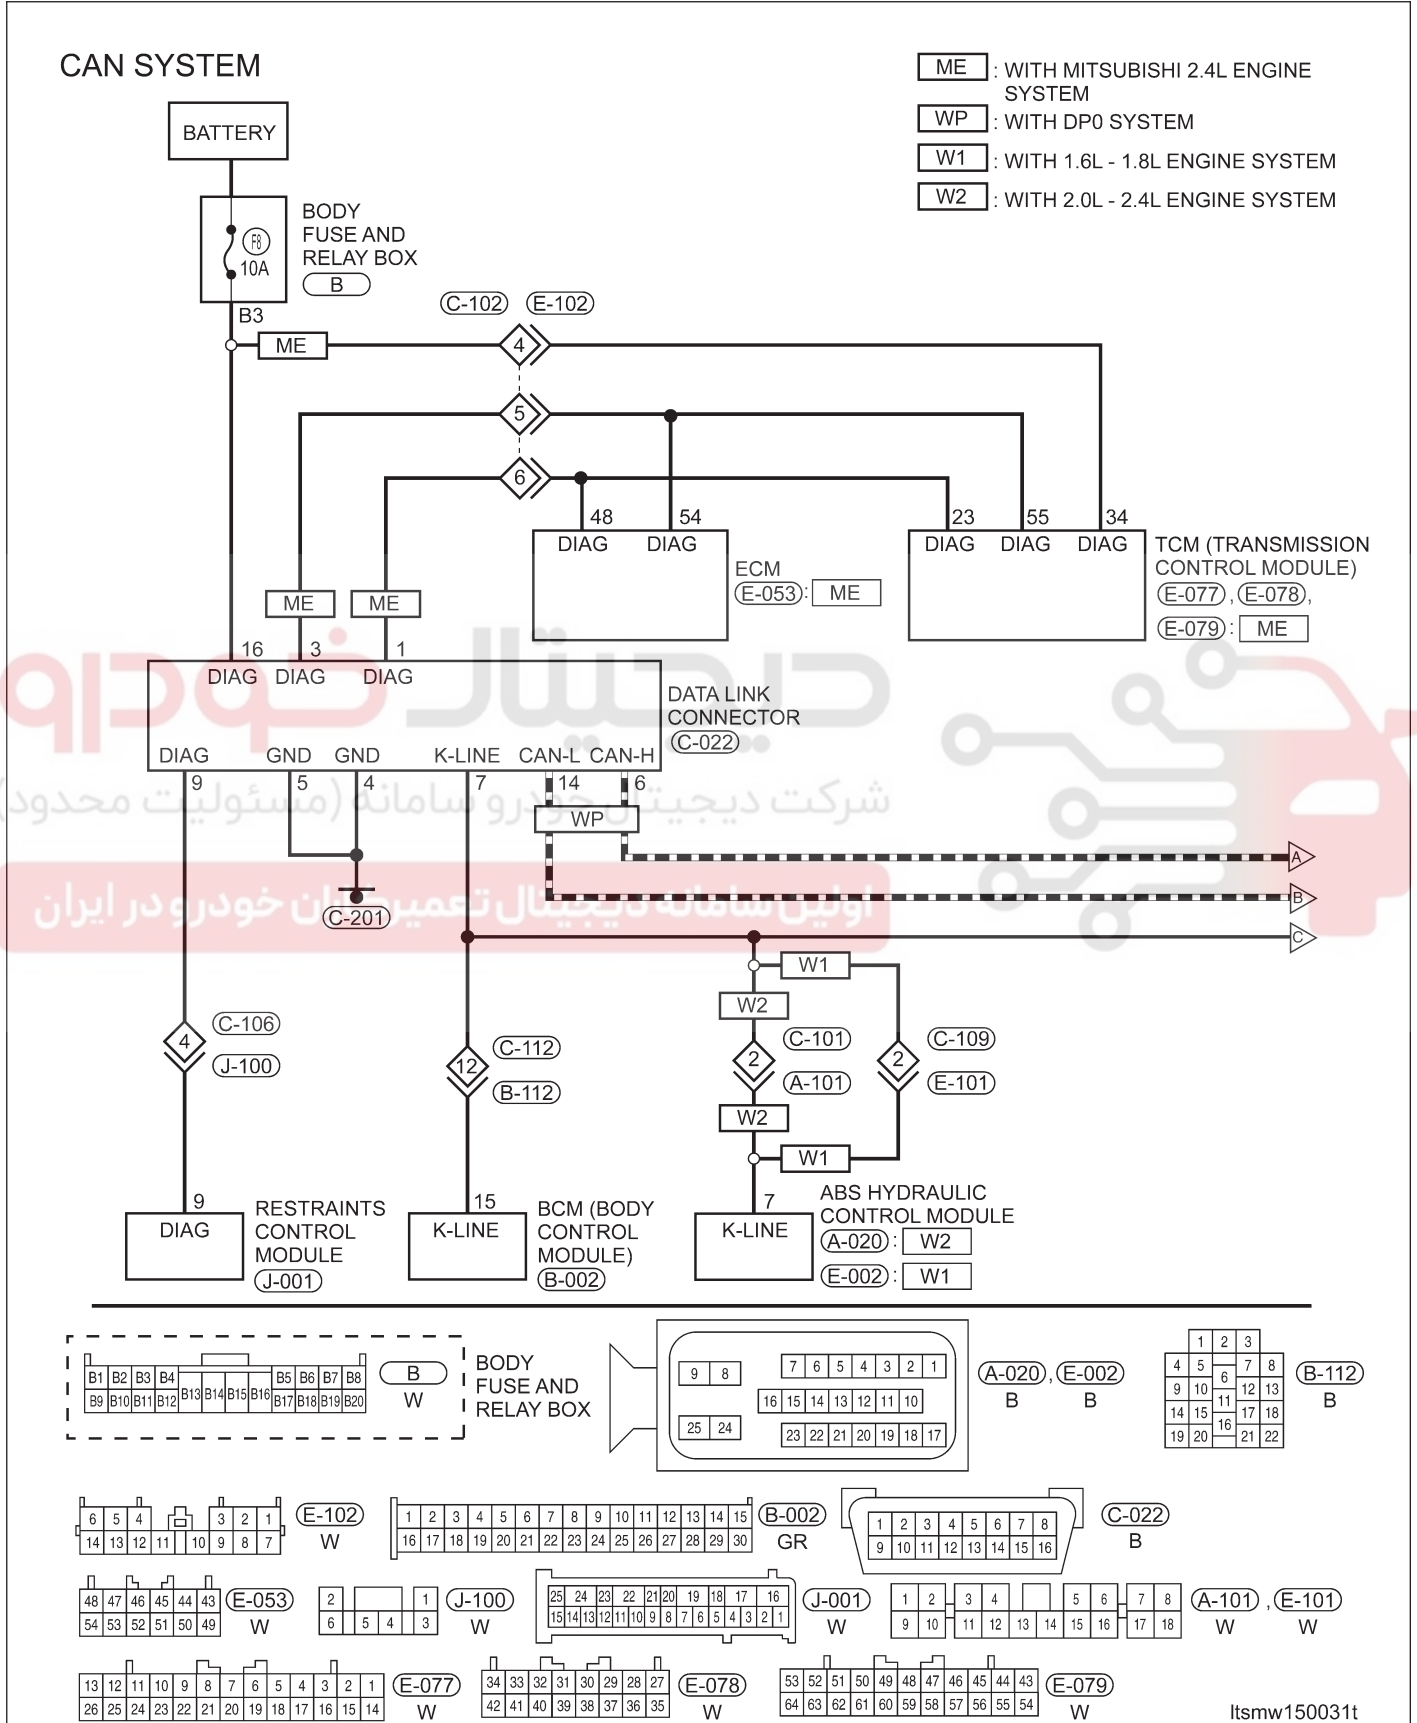

CAN VEHICLE COMMUNICATIONS

Electrical Schematics

CAN Vehicle Communications (Page 1 of 2)

CAN Vehicle Communications (Page 2 of 2)

AE : WITH ACTECO ENGINE SYSTEM  
 WP : WITH DP0 SYSTEM

Itsmw150032t