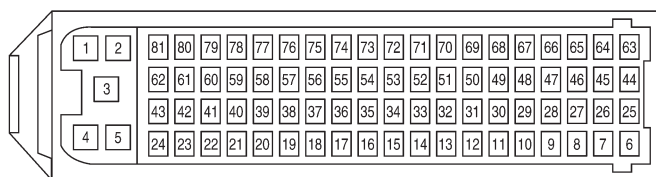

CAN VEHICLE COMMUNICATIONS

Electrical Schematics

CAN Vehicle Communications (Page 1 of 2)

CAN Vehicle Communications (Page 2 of 2)

AE : WITH ACTECO ENGINE SYSTEM  
 WP : WITH DP0 SYSTEM

Itsmw150032t