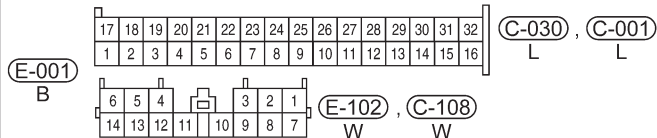

CAN VEHICLE COMMUNICATIONS

Electrical Schematics

CAN Vehicle Communications (Page 1 of 2)

CAN Vehicle Communications (Page 2 of 2)

AE : WITH ACTECO ENGINE SYSTEM  
 WP : WITH DP0 SYSTEM

Itsmw150032t