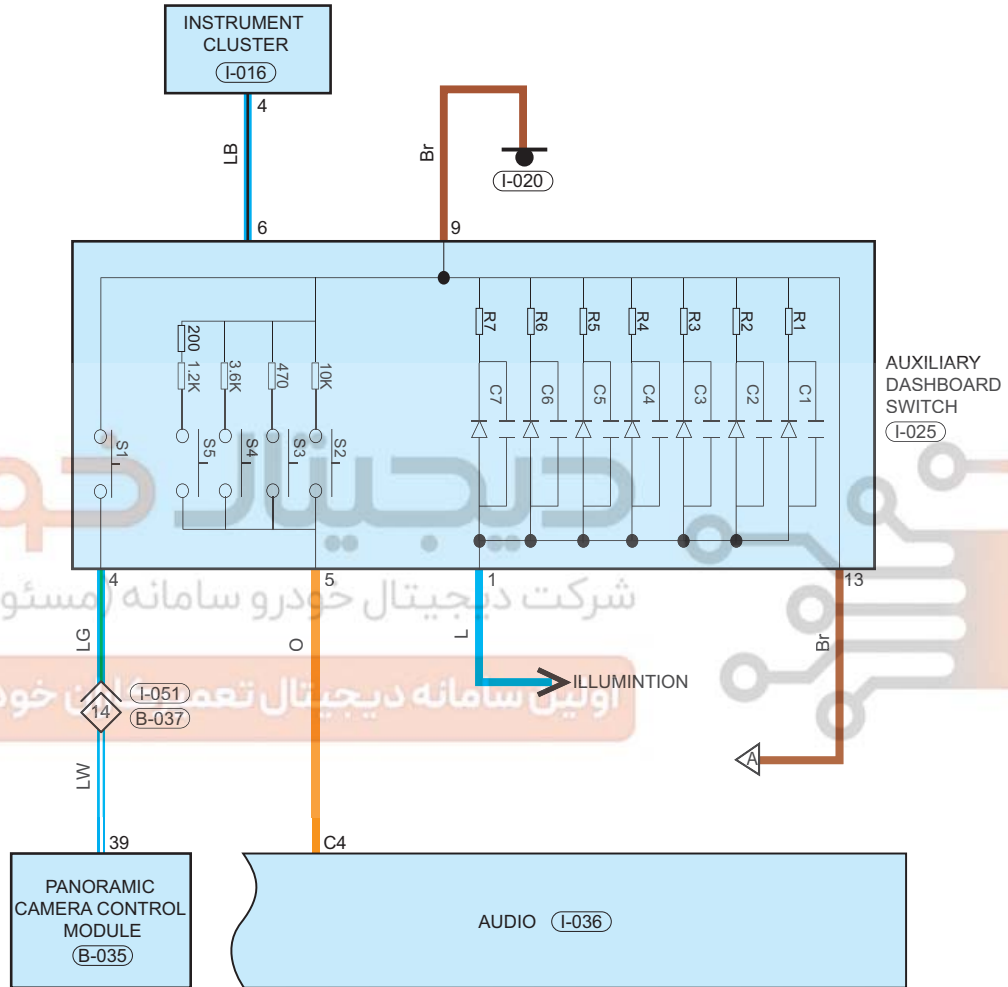

Parts Location

Connector Code	See Page	Connector Code	See Page	Connector Code	See Page
I-001	08-12	I-028	08-12	I-020	08-12
I-036	08-12	B-029	08-16		

Fuse and Relay

Fuse/Relay	See Page	Fuse and Relay Box
RF15	06-8	Instrument Panel Fuse and Relay Box

Location of Junction Connector

Connector Code	See Page	Connector Code	See Page	Connector Code	See Page
B-017, I-004	08-16				

Form of Connector

Connector Code	See Page	Connector Code	See Page	Connector Code	See Page
I-001	12-4	I-028	12-4	I-020	12-4
I-036	12-4	B-029	12-8	B-017, I-004	12-8

شرکت دیجیتال خودرو (مسئولیت محدود)

اولین سامانه دیجیتال تعمیرکاران خودرو در ایران

Circuit Diagram (Page 5 of 5)

09

AEE005001