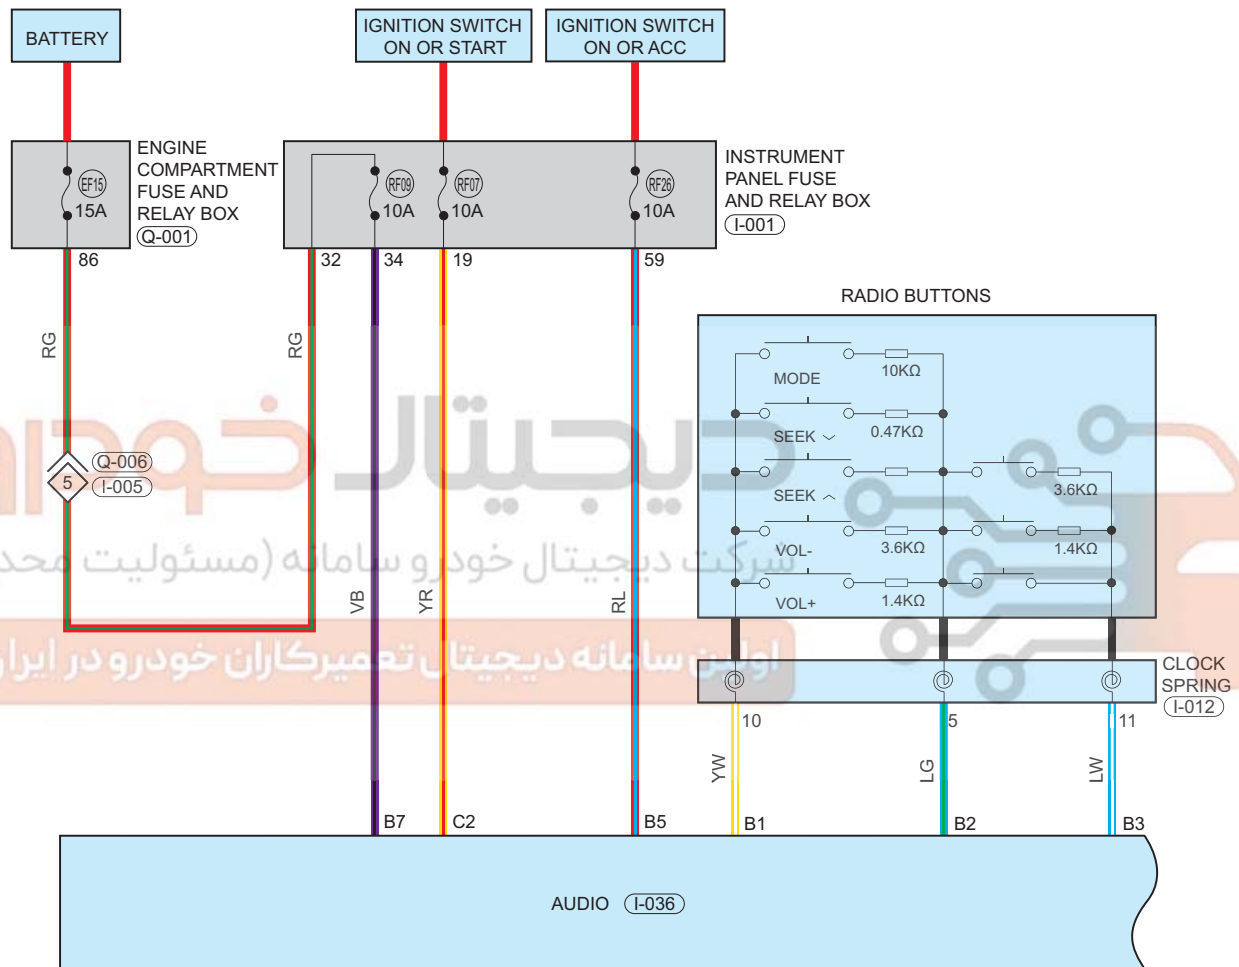

Audio System

Circuit Diagram (Page 1 of 5)

09

Parts Location

Connector Code	See Page	Connector Code	See Page	Connector Code	See Page
Q-001	08-6	I-001	08-12	I-012	08-12
I-036	08-12				

Fuse and Relay

Fuse/Relay	See Page	Fuse and Relay Box
EF15	06-2	Engine Compartment Fuse and Relay Box
RF09	06-8	Instrument Panel Fuse and Relay Box
RF07	06-8	Instrument Panel Fuse and Relay Box
RF26	06-8	Instrument Panel Fuse and Relay Box

Circuit Diagram (Page 2 of 5)

09

AEE002001

Parts Location

Connector Code	See Page	Connector Code	See Page	Connector Code	See Page
I-036	08-12	I-019	08-12	F-005	08-25
F-007	08-25	H-005	08-26	H-007	08-26

Location of Junction Connector