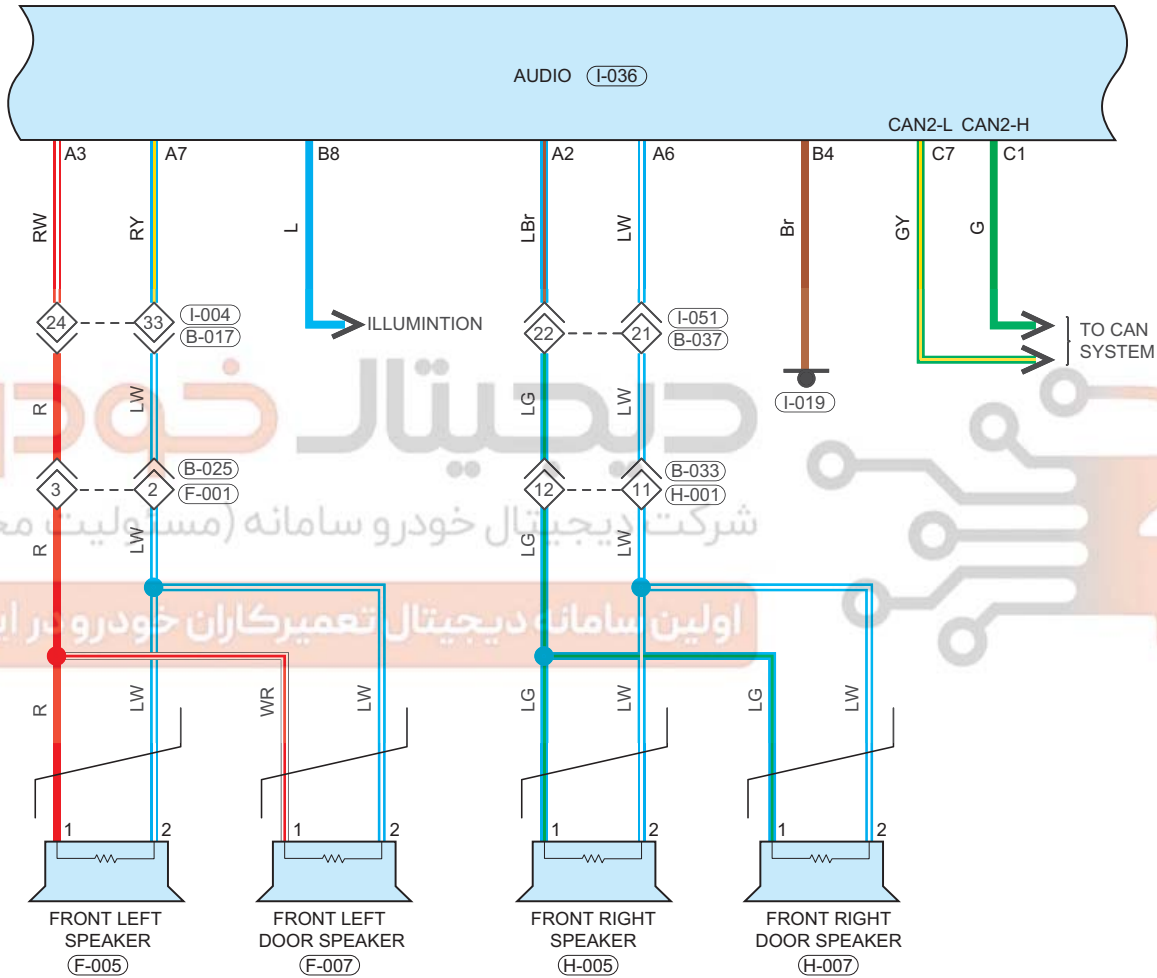

Audio System

Circuit Diagram (Page 1 of 5)

09

Parts Location

Connector Code	See Page	Connector Code	See Page	Connector Code	See Page
Q-001	08-6	I-001	08-12	I-012	08-12
I-036	08-12				

Fuse and Relay

Fuse/Relay	See Page	Fuse and Relay Box
EF15	06-2	Engine Compartment Fuse and Relay Box
RF09	06-8	Instrument Panel Fuse and Relay Box
RF07	06-8	Instrument Panel Fuse and Relay Box
RF26	06-8	Instrument Panel Fuse and Relay Box

Location of Junction Connector

Connector Code	See Page	Connector Code	See Page	Connector Code	See Page
I-005, Q-006	08-12				

Form of Connector

Connector Code	See Page	Connector Code	See Page	Connector Code	See Page
Q-001	12-16	I-001	12-4	I-012	12-4
I-036	12-4	I-005, Q-006	12-4		

Circuit Diagram (Page 2 of 5)

09

AEE002001

Parts Location

Connector Code	See Page	Connector Code	See Page	Connector Code	See Page
I-036	08-12	I-019	08-12	F-005	08-25
F-007	08-25	H-005	08-26	H-007	08-26

Location of Junction Connector

شرکت دیجیتال خودرو (مسئولیت محدود)

اولین سامانه دیجیتال تعمیرکاران خودرو در ایران

Circuit Diagram (Page 3 of 5)

09

AEE003001

Parts Location

Connector Code	See Page	Connector Code	See Page	Connector Code	See Page
I-036	08-12	L-002	08-27	R-002	08-28
T-014	08-29				