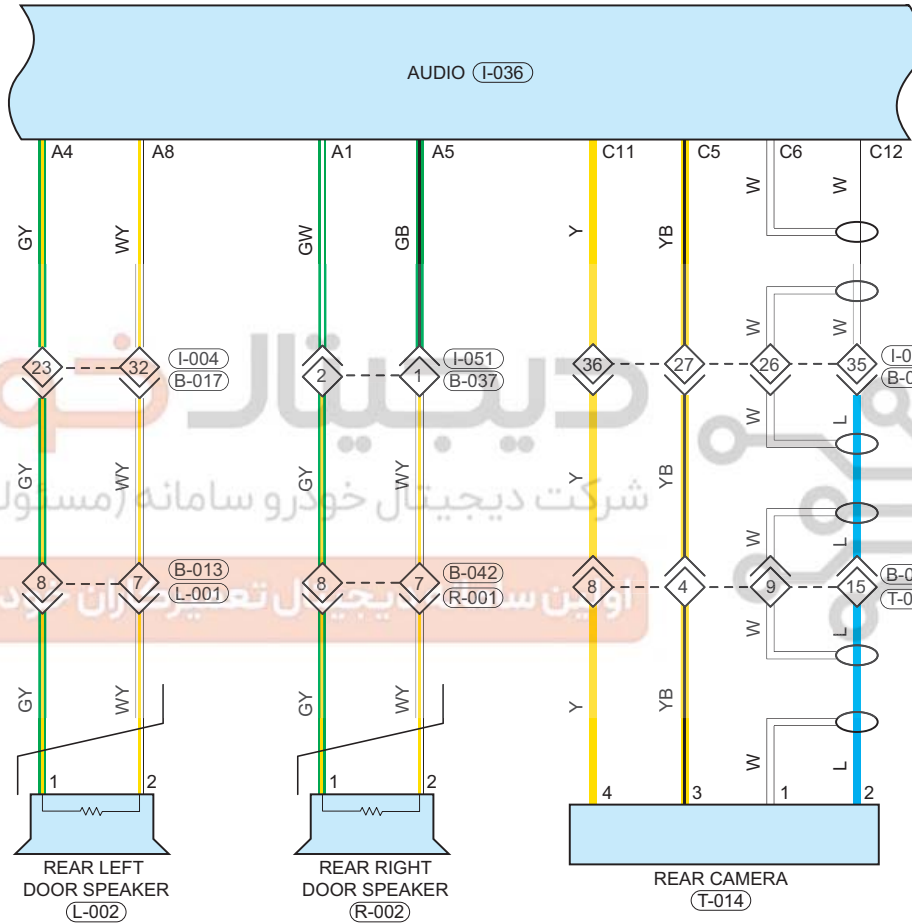

Circuit Diagram (Page 2 of 5)

09

AEE002001

Parts Location

Connector Code	See Page	Connector Code	See Page	Connector Code	See Page
I-036	08-12	I-019	08-12	F-005	08-25
F-007	08-25	H-005	08-26	H-007	08-26

Location of Junction Connector

Connector Code	See Page	Connector Code	See Page	Connector Code	See Page
B-017, I-004	08-16	B-037, I-051	08-16	B-025, F-001	08-16
B-033, H-001	08-16				

Form of Connector

Connector Code	See Page	Connector Code	See Page	Connector Code	See Page
I-036	12-4	I-019	12-4	F-005	12-13
F-007	12-13	H-005	12-13	H-007	12-13
B-017, I-004	12-8	B-037, I-051	12-8	B-025, F-001	12-8
B-033, H-001	12-8				

شرکت دیجیتال خودرو (مسئولیت محدود)

اولین سامانه دیجیتال تعمیرکاران خودرو در ایران

Circuit Diagram (Page 3 of 5)

09

AEE003001

Parts Location

Connector Code	See Page	Connector Code	See Page	Connector Code	See Page
I-036	08-12	L-002	08-27	R-002	08-28
T-014	08-29				

Connector Code	See Page	Connector Code	See Page	Connector Code	See Page
I-036	12-4	L-002	12-14	R-002	12-14
T-014	12-15	B-042, R-001	12-8	B-005, T-001	12-8
B-017, I-004	12-8	B-037, I-051	12-8	B-013, L-001	12-8