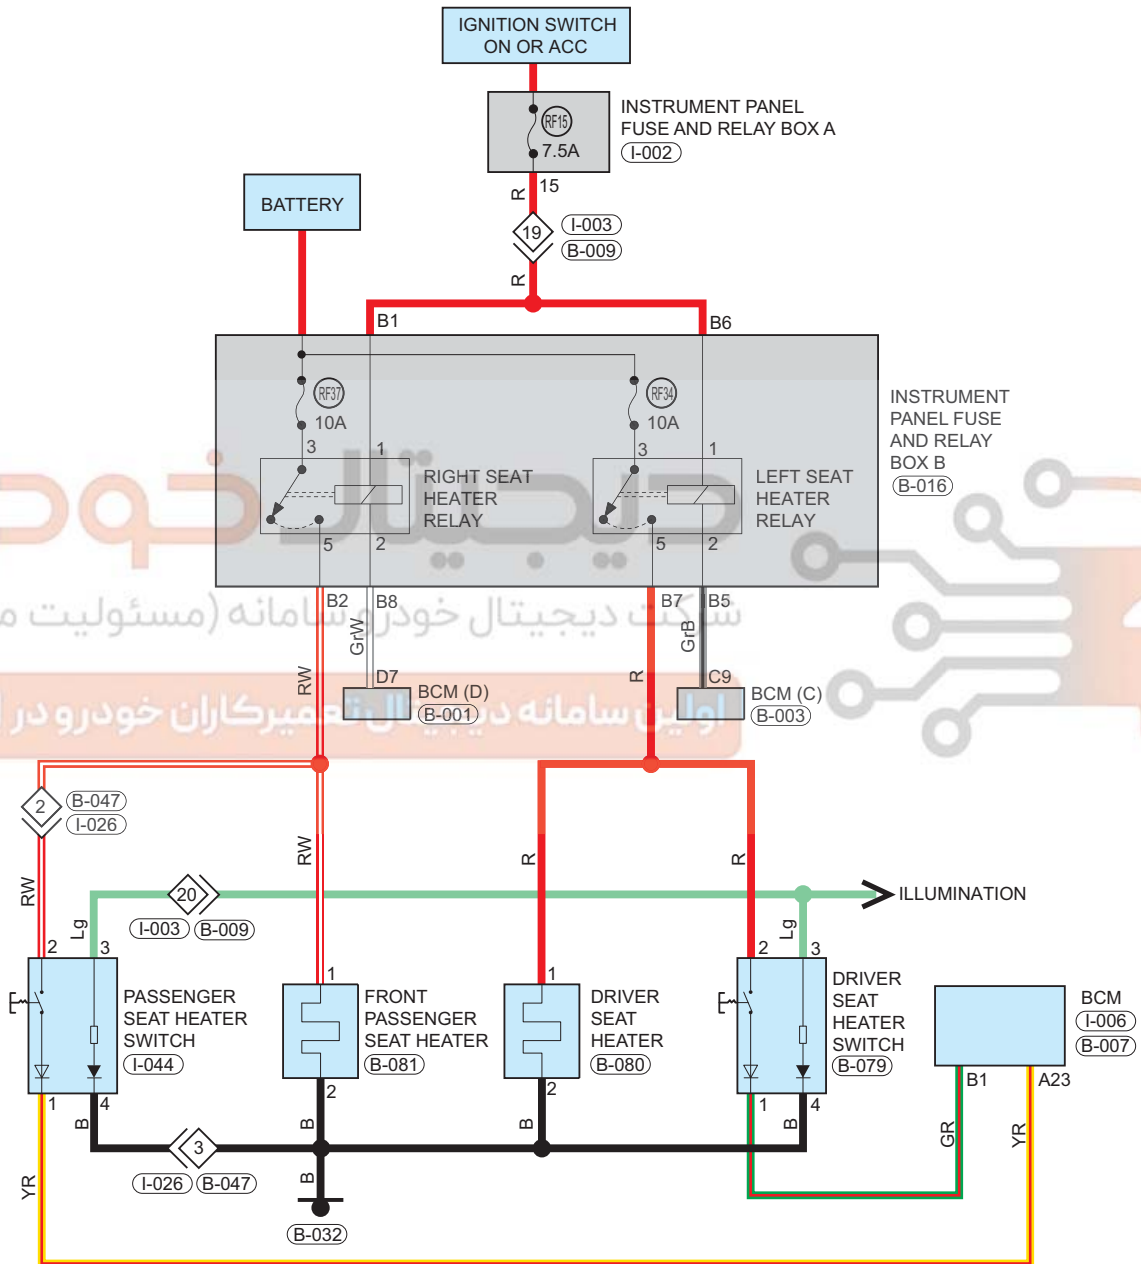

Seat heater

Circuit Diagram (Page 1 of 1)

ET21091330