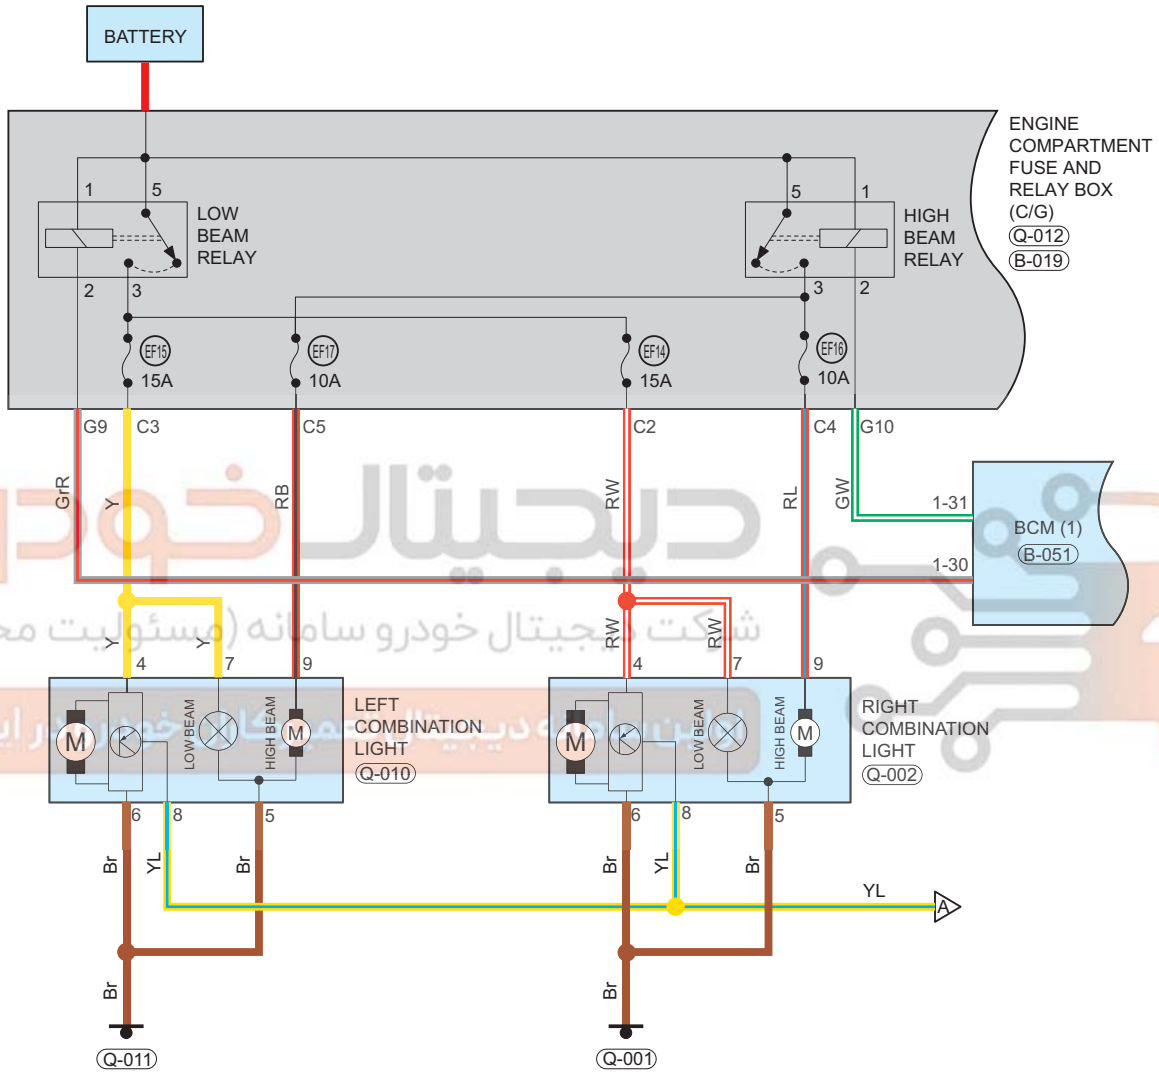

Lighting System

High/Low Beam Light

Circuit Diagram (Page 1 of 2)

09 - SYSTEM CIRCUITS

Parts Location

Connector Code	See Page	Connector Code	See Page	Connector Code	See Page
Q-012	08-3	Q-010	08-3	Q-002	08-3
B-051	08-11	B-019	08-11		

Fuse and Relay

Fuse/Relay	See Page	Fuse and Relay Box
EF14	06-4	Engine Compartment Fuse and Relay Box
EF15	06-4	Engine Compartment Fuse and Relay Box
EF16	06-4	Engine Compartment Fuse and Relay Box
EF17	06-4	Engine Compartment Fuse and Relay Box
Low Beam Relay	06-4	Engine Compartment Fuse and Relay Box
High Beam Relay	06-4	Engine Compartment Fuse and Relay Box

Form of Connector

Connector Code	See Page	Connector Code	See Page	Connector Code	See Page
Q-012	12-2	Q-010	12-2	Q-002	12-2
B-051	12-8	B-019	12-6		

شرکت دیجیتال خودرو سامانه (مسئولیت محدود)

اولین سامانه دیجیتال تعمیرکاران خودرو در ایران

Circuit Diagram (Page 2 of 2)