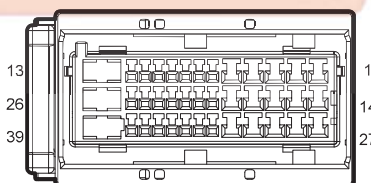

اولین سامانه دیجیتال تعمیرکاران خودرو در ایران

Audio 2

Harness Connector	Name	Page
D20	Left Rear Door Tweeter	30
D21	Left Rear Door Woofer	30
D25	Right Rear Door Tweeter	32
D26	Right Rear Door Woofer	32
I1_FM	Body Harness to Main Harness I	25
I1_MF	Main Harness to Body Harness I	20
I2_FM	Body Harness to Main Harness I1	26
I2_MF	Main Harness to Body Harness II	21
I2_MR	Main Harness to Roof Harness II	20
I2_RM	Roof Harness to Main Harness II	23
I3_DF	Left Rear Door Harness to Body Harness	30
I3_FD	Body Harness to Left Rear Door Harness	26
I4_DF	Right Rear Door Harness to Body Harness	32
I4_FD	Body Harness to Right Rear Door Harness	26
M07	Clock Spring Horn	21
M18	MP5 C1	21
M27	MP5 C3	21
M39	MP5 C2	21
R07	Speech Module	23
G51	Main Harness Left GND A	43

اولین سامانه دیجیتال تعمیرکاران خودرو در ایران

D20 Left Rear Door Tweeter

D21 Left Rear Door Woofer

D25 Right Rear Door Tweeter

D26 Right Rear Door Woofer

I1_FM Body Harness to Main Harness I

I1_MF Main Harness to Body Harness I

I2_FM Body Harness to Main Harness II

I2_MF Main Harness to Body Harness II

I2_MR Main Harness to Roof Harness II

I2_RM Roof Harness to Main Harness II

I3_DF Left Rear Door Harness to Body Harness

I3_FD Body Harness to Left Rear Door Harness