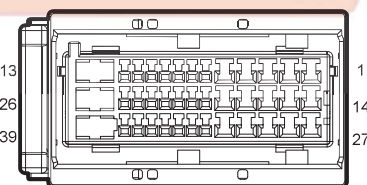

I1_FD Body Harness to Left Front Door Harness

I1_FM Body Harness to Main

Harness 1

I1_MF Main Harness to Body

Harness I

I2_DF Right Front Door Harness to Body Harness

I2_FD Body Harness to Right Front Door Harness

I2_FM Body Harness to Main Harness I1

I2_MF Main Harness to Body Harness II

M17 MP5 Screen

M18 MP5_C1

M27 MP5_C3

M39 MP5_C2

G53 Main Harness Left Middle

دیجیتال خودرو
شرکت دیجیتال خودرو سامانه (مسئولیت محدود)