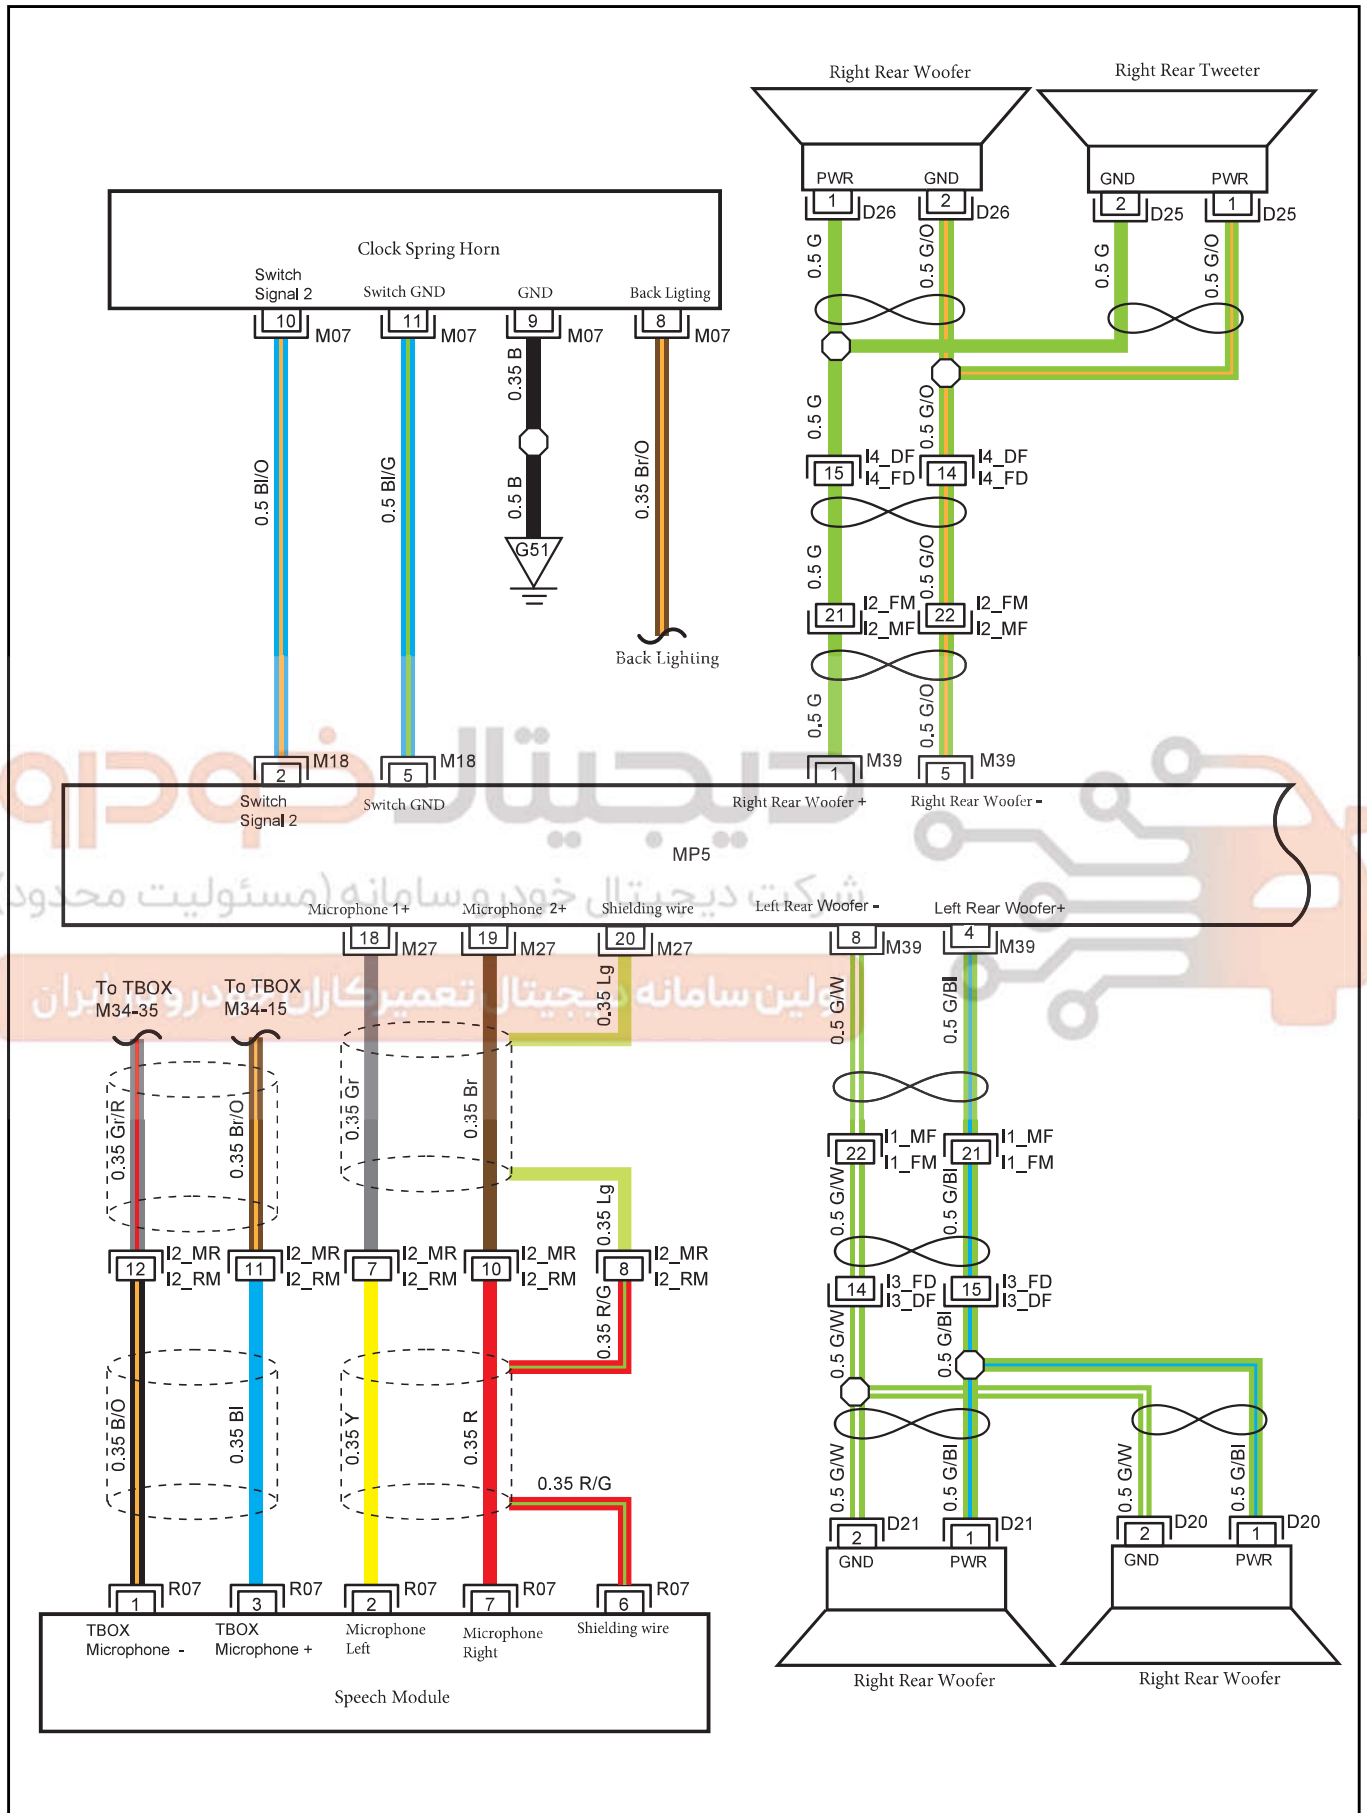

I1_FD Body Harness to Left Front Door Harness

I1_FM Body Harness to Main

Harness 1

I1_MF Main Harness to Body

Harness I

I2_DF Right Front Door Harness to Body Harness

I2_FD Body Harness to Right Front Door Harness

I2_FM Body Harness to Main Harness I1

I2_MF Main Harness to Body Harness II

M17 MP5 Screen

M18 MP5_C1

M27 MP5_C3

M39 MP5_C2

G53 Main Harness Left Middle

دیجیتال خودرو
شرکت دیجیتال خودرو سامانه (مسئولیت محدود)

اولین سامانه دیجیتال تعمیرکاران خودرو در ایران

Audio 2

Harness Connector	Name	Page
D20	Left Rear Door Tweeter	30
D21	Left Rear Door Woofer	30
D25	Right Rear Door Tweeter	32
D26	Right Rear Door Woofer	32
I1_FM	Body Harness to Main Harness I	25
I1_MF	Main Harness to Body Harness I	20
I2_FM	Body Harness to Main Harness I1	26
I2_MF	Main Harness to Body Harness II	21
I2_MR	Main Harness to Roof Harness II	20
I2_RM	Roof Harness to Main Harness II	23
I3_DF	Left Rear Door Harness to Body Harness	30
I3_FD	Body Harness to Left Rear Door Harness	26
I4_DF	Right Rear Door Harness to Body Harness	32
I4_FD	Body Harness to Right Rear Door Harness	26
M07	Clock Spring Horn	21
M18	MP5 C1	21
M27	MP5 C3	21
M39	MP5 C2	21
R07	Speech Module	23
G51	Main Harness Left GND A	43