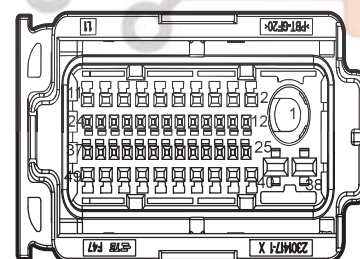

I1_FD Body Harness to Left Front Door Harness

I1_FM Body Harness to Main

Harness 1

I1_MF Main Harness to Body

Harness I

I2_DF Right Front Door Harness to Body Harness

I2_FD Body Harness to Right Front Door Harness

I2_FM Body Harness to Main Harness I1

I2_MF Main Harness to Body Harness II

M17 MP5 Screen

M18 MP5_C1

M27 MP5_C3

M39 MP5_C2

G53 Main Harness Left Middle

دیجیتال خودرو
شرکت دیجیتال خودرو سامانه (مسئولیت محدود)