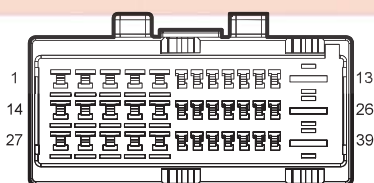

اولین سامانه دیجیتال تعمیرکاران خودرو در ایران

D20 Left Rear Door Tweeter

D21 Left Rear Door Woofer

D25 Right Rear Door Tweeter

D26 Right Rear Door Woofer

I1_FM Body Harness to Main Harness I

I1_MF Main Harness to Body Harness I

I2_FM Body Harness to Main Harness II

I2_MF Main Harness to Body Harness II

I2_MR Main Harness to Roof Harness II

I2_RM Roof Harness to Main Harness II

I3_DF Left Rear Door Harness to Body Harness

I3_FD Body Harness to Left Rear Door Harness