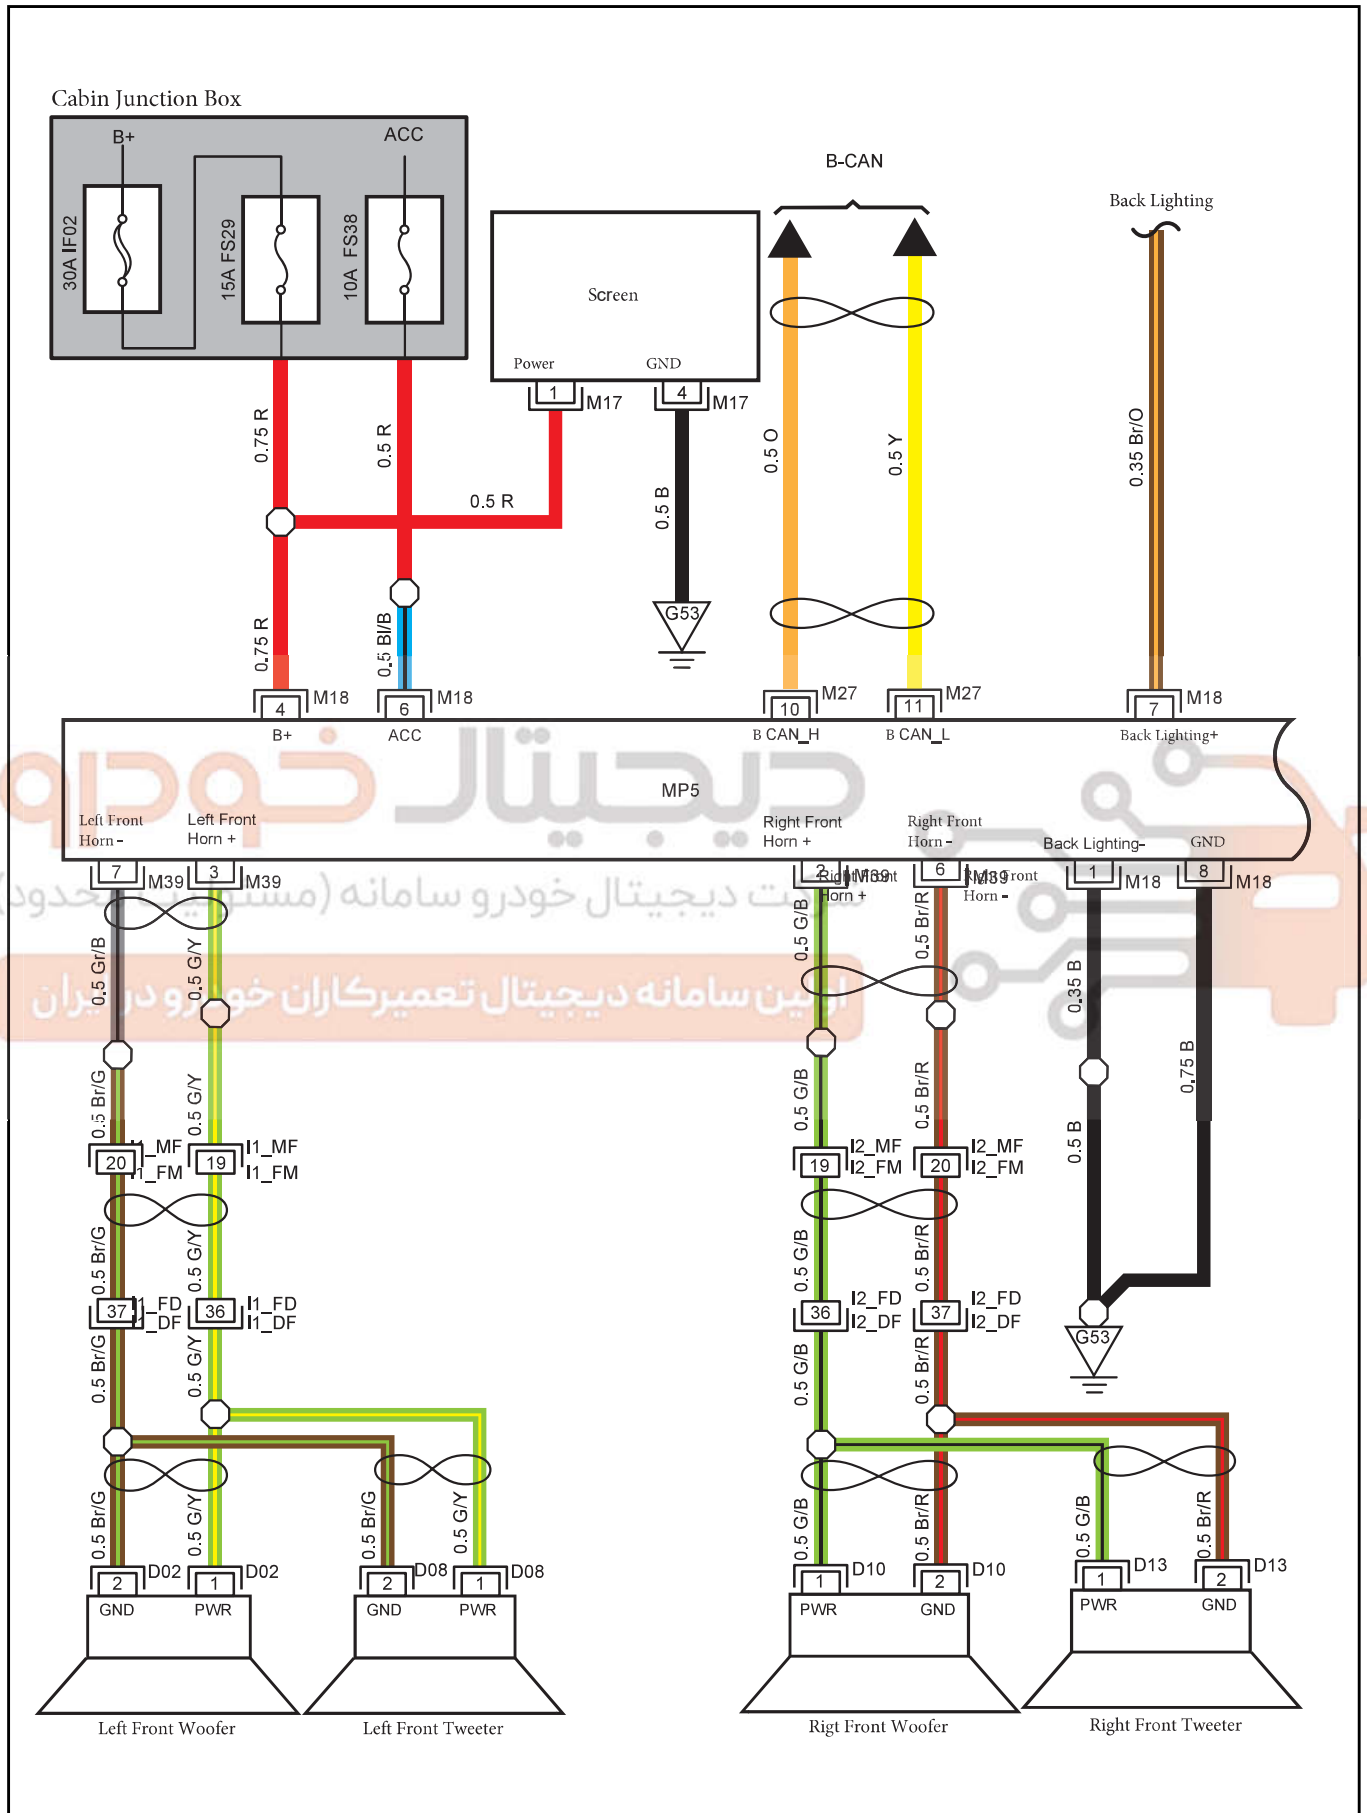

Audio 1

Harness Connector	Name	Page
D02	Left Front Woofer	29
D08	Left Front Tweeter	29
D10	Rigt Front Woofer	31
D13	Right Front Tweeter	31
I1_DF	Left Front Door Harness to Body Harness	29
I1_FD	Body Harness to Left Front Door Harness	25
I1_FM	Body Harness to Main Harness 1	25
I1_MF	Main Harness to Body Harness I	20
I2_DF	Right Front Door Harness to Body Harness	31
I2_FD	Body Harness to Right Front Door Harness	26
I2_FM	Body Harness to Main Harness II	26
I2_MF	Main Harness to Body Harness II	21
M17	MP5 Screen	21
M18	MP5 C1	21
M27	MP5 C3	21
M29	Atmosphere Lamp Controller	21
M39	MP5 C2	21
G53	Main Harness Left Middle GND A	43

I1_FD Body Harness to Left Front Door Harness

I1_FM Body Harness to Main

Harness 1

I1_MF Main Harness to Body

Harness I

I2_DF Right Front Door Harness to Body Harness

I2_FD Body Harness to Right Front Door Harness

I2_FM Body Harness to Main Harness I1

I2_MF Main Harness to Body Harness II

M17 MP5 Screen

M18 MP5_C1

M27 MP5_C3

M39 MP5_C2

G53 Main Harness Left Middle

دیجیتال خودرو
شرکت دیجیتال خودرو سامانه (مسئولیت محدود)

اولین سامانه دیجیتال تعمیرکاران خودرو در ایران

Audio 2

Harness Connector	Name	Page
D20	Left Rear Door Tweeter	30
D21	Left Rear Door Woofer	30
D25	Right Rear Door Tweeter	32
D26	Right Rear Door Woofer	32
I1_FM	Body Harness to Main Harness I	25
I1_MF	Main Harness to Body Harness I	20
I2_FM	Body Harness to Main Harness I1	26
I2_MF	Main Harness to Body Harness II	21
I2_MR	Main Harness to Roof Harness II	20
I2_RM	Roof Harness to Main Harness II	23
I3_DF	Left Rear Door Harness to Body Harness	30
I3_FD	Body Harness to Left Rear Door Harness	26
I4_DF	Right Rear Door Harness to Body Harness	32
I4_FD	Body Harness to Right Rear Door Harness	26
M07	Clock Spring Horn	21
M18	MP5 C1	21
M27	MP5 C3	21
M39	MP5 C2	21
R07	Speech Module	23
G51	Main Harness Left GND A	43