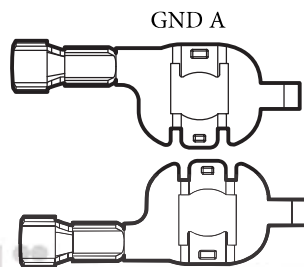

I1_FD Body Harness to Left Front Door Harness

I1_FM Body Harness to Main

Harness 1

I1_MF Main Harness to Body

Harness I

I2_DF Right Front Door Harness to Body Harness

I2_FD Body Harness to Right Front Door Harness

I2_FM Body Harness to Main Harness I1

I2_MF Main Harness to Body Harness II

M17 MP5 Screen

M18 MP5_C1

M27 MP5_C3

M39 MP5_C2

G53 Main Harness Left Middle

دیجیتال خودرو
شرکت دیجیتال خودرو سامانه (مسئولیت محدود)

اولین سامانه دیجیتال تعمیرکاران خودرو در ایران

Audio 2

Harness Connector	Name	Page
D20	Left Rear Door Tweeter	30
D21	Left Rear Door Woofer	30
D25	Right Rear Door Tweeter	32
D26	Right Rear Door Woofer	32
I1_FM	Body Harness to Main Harness I	25
I1_MF	Main Harness to Body Harness I	20
I2_FM	Body Harness to Main Harness I1	26
I2_MF	Main Harness to Body Harness II	21
I2_MR	Main Harness to Roof Harness II	20
I2_RM	Roof Harness to Main Harness II	23
I3_DF	Left Rear Door Harness to Body Harness	30
I3_FD	Body Harness to Left Rear Door Harness	26
I4_DF	Right Rear Door Harness to Body Harness	32
I4_FD	Body Harness to Right Rear Door Harness	26
M07	Clock Spring Horn	21
M18	MP5 C1	21
M27	MP5 C3	21
M39	MP5 C2	21
R07	Speech Module	23
G51	Main Harness Left GND A	43