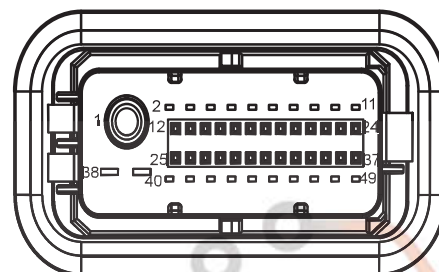

Audio 1

Harness Connector	Name	Page
D02	Left Front Woofer	29
D08	Left Front Tweeter	29
D10	Rigt Front Woofer	31
D13	Right Front Tweeter	31
I1_DF	Left Front Door Harness to Body Harness	29
I1_FD	Body Harness to Left Front Door Harness	25
I1_FM	Body Harness to Main Harness 1	25
I1_MF	Main Harness to Body Harness I	20
I2_DF	Right Front Door Harness to Body Harness	31
I2_FD	Body Harness to Right Front Door Harness	26
I2_FM	Body Harness to Main Harness II	26
I2_MF	Main Harness to Body Harness II	21
M17	MP5 Screen	21
M18	MP5 C1	21
M27	MP5 C3	21
M29	Atmosphere Lamp Controller	21
M39	MP5 C2	21
G53	Main Harness Left Middle GND A	43

I1_FD Body Harness to Left Front Door Harness

I1_FM Body Harness to Main

Harness 1

I1_MF Main Harness to Body

Harness I

I2_DF Right Front Door Harness to Body Harness

I2_FD Body Harness to Right Front Door Harness