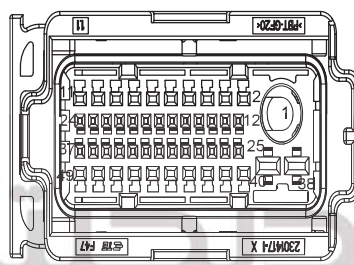

Audio 1

Harness Connector	Name	Page
D02	Left Front Woofer	29
D08	Left Front Tweeter	29
D10	Rigt Front Woofer	31
D13	Right Front Tweeter	31
I1_DF	Left Front Door Harness to Body Harness	29
I1_FD	Body Harness to Left Front Door Harness	25
I1_FM	Body Harness to Main Harness 1	25
I1_MF	Main Harness to Body Harness I	20
I2_DF	Right Front Door Harness to Body Harness	31
I2_FD	Body Harness to Right Front Door Harness	26
I2_FM	Body Harness to Main Harness II	26
I2_MF	Main Harness to Body Harness II	21
M17	MP5 Screen	21
M18	MP5 C1	21
M27	MP5 C3	21
M29	Atmosphere Lamp Controller	21
M39	MP5 C2	21
G53	Main Harness Left Middle GND A	43

شرکت دیجیتال خودرو (مسئولیت محدود)

اولین سامانه دیجیتال تعمیرکاران خودرو در ایران

D02 Left Front Woofer

D08 Left Front Tweeter

D10 Right Front Woofer

D13 Right Front Tweeter

I1_DF Left Front Door Harness to Body Harness

I1_FD Body Harness to Left Front Door Harness

I1_FM Body Harness to Main

Harness 1

I1_MF Main Harness to Body

Harness I

I2_DF Right Front Door Harness to Body Harness

I2_FD Body Harness to Right Front Door Harness