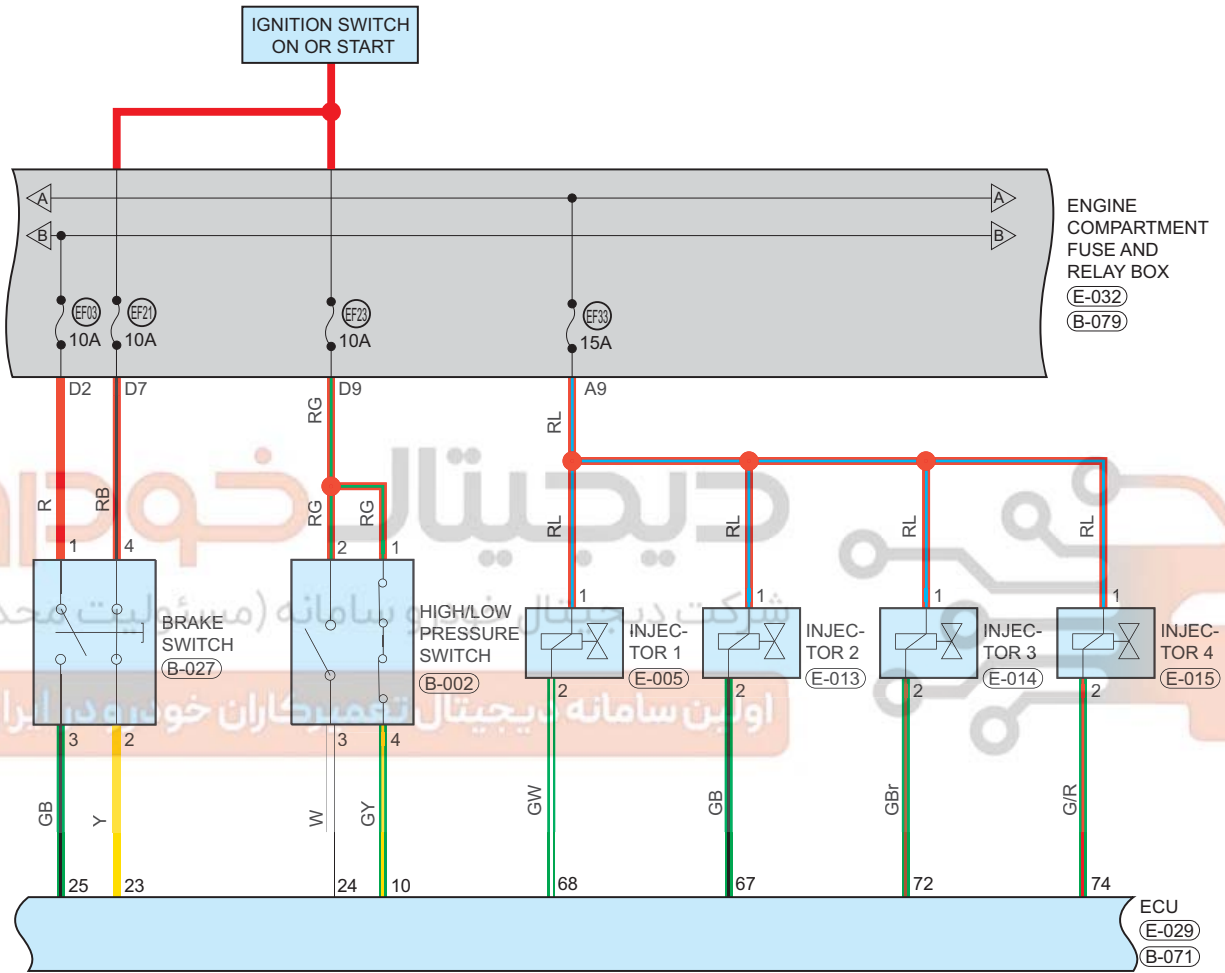

Circuit Diagram (Page 3 of 10)

Parts Location

Connector Code	See Page	Connector Code	See Page	Connector Code	See Page
E-032	08-3	B-079	08-12	B-027	08-12
B-002	08-12	E-005	08-3	E-013	08-3
E-014	08-3	E-015	08-3	E-029	08-3
B-071	08-12				

Fuse and Relay

Fuse/Relay	See Page	Fuse and Relay Box
EF03	06-2	Engine Compartment Fuse and Relay Box
EF21	06-2	Engine Compartment Fuse and Relay Box
EF23	06-2	Engine Compartment Fuse and Relay Box
EF33	06-2	Engine Compartment Fuse and Relay Box

Form of Connector

Connector Code	See Page	Connector Code	See Page	Connector Code	See Page
E-032	12-2	B-079	12-7	B-027	12-7
B-002	12-7	E-005	12-2	E-013	12-2
E-014	12-2	E-015	12-2	E-029	12-2
B-071	12-7