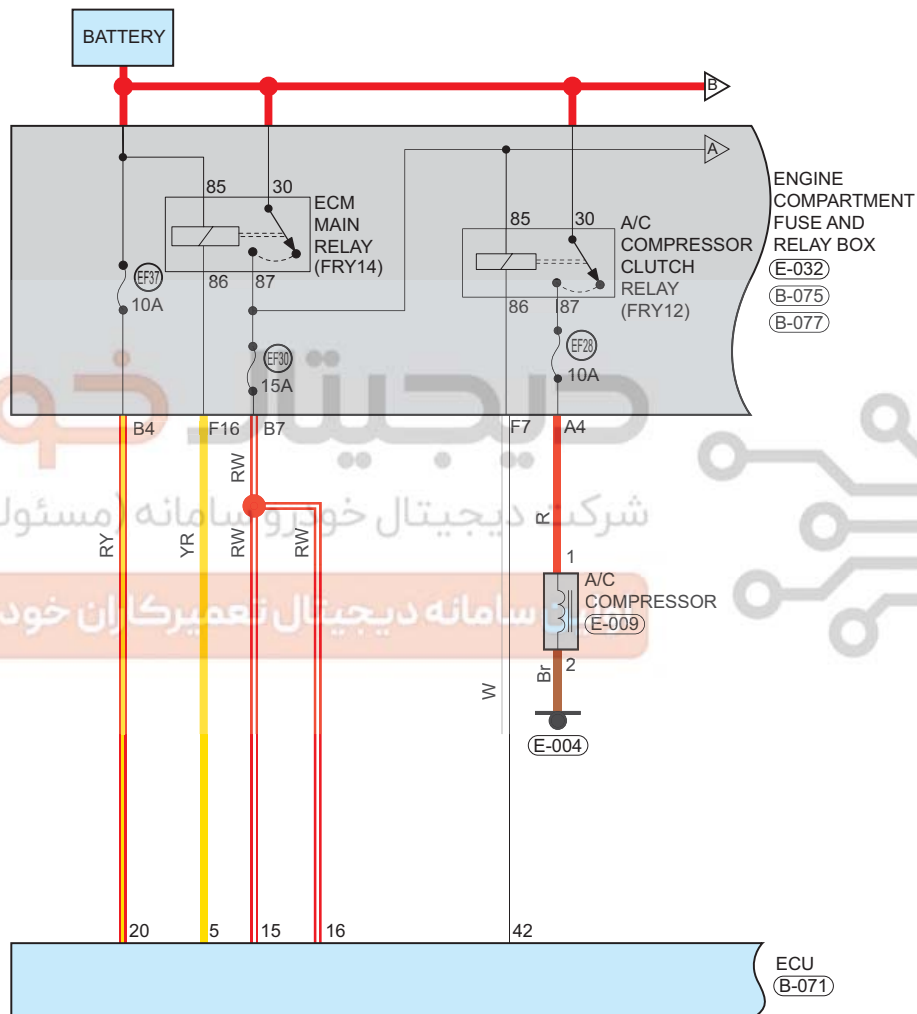

SQRE4T15B Engine Management System

Circuit Diagram (Page 1 of 10)

09 - SYSTEM CIRCUITS

Parts Location

Connector Code	See Page	Connector Code	See Page	Connector Code	See Page
E-032	08-3	B-075	08-12	B-077	08-12
E-009	08-3	E-004	08-3	B-071	08-12