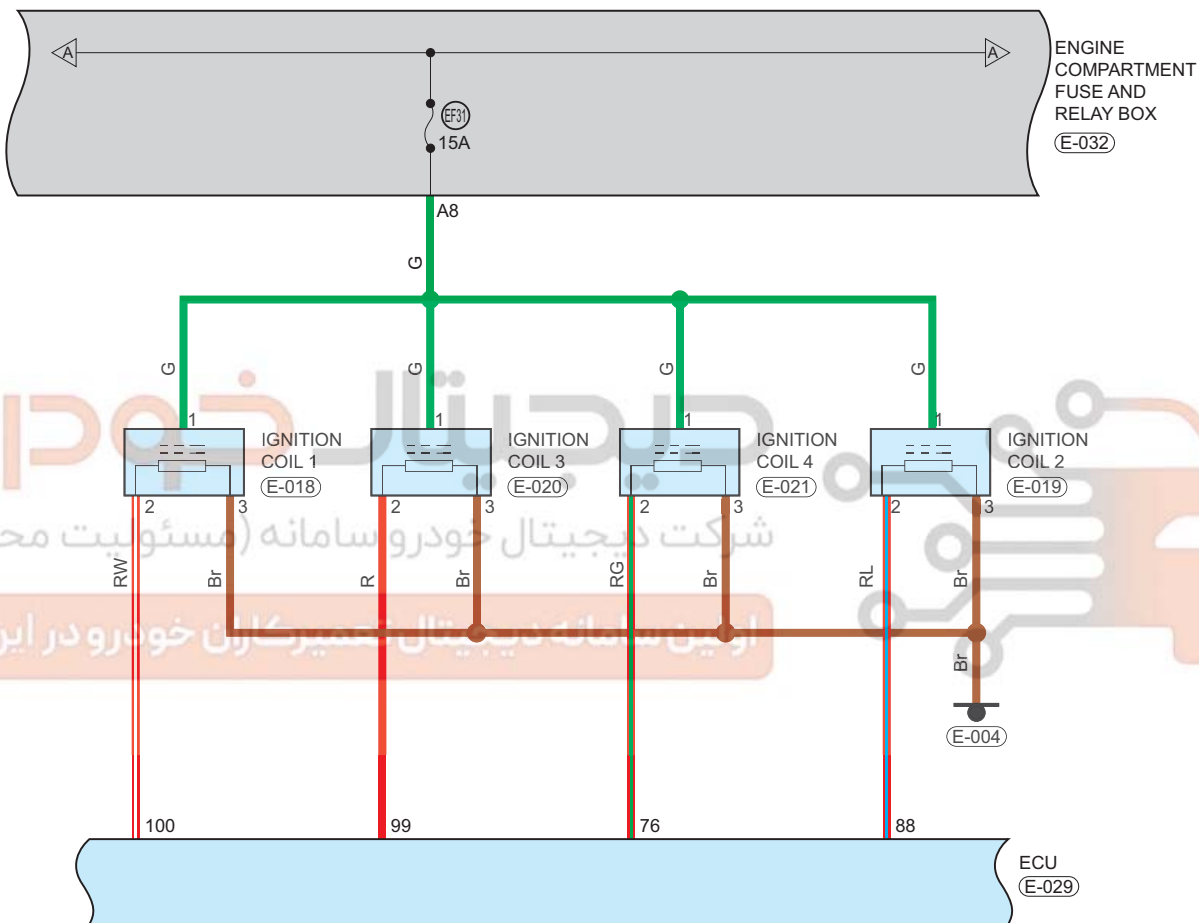

SQRE4T15B Engine Management System

Circuit Diagram (Page 1 of 10)

09 - SYSTEM CIRCUITS

Parts Location

Connector Code	See Page	Connector Code	See Page	Connector Code	See Page
E-032	08-3	B-075	08-12	B-077	08-12
E-009	08-3	E-004	08-3	B-071	08-12

Circuit Diagram (Page 2 of 10)

09 - SYSTEM CIRCUITS

Parts Location

Connector Code	See Page	Connector Code	See Page	Connector Code	See Page
E-032	08-3	E-018	08-3	E-020	08-3
E-021	08-3	E-019	08-3	E-004	08-3
E-029	08-3				