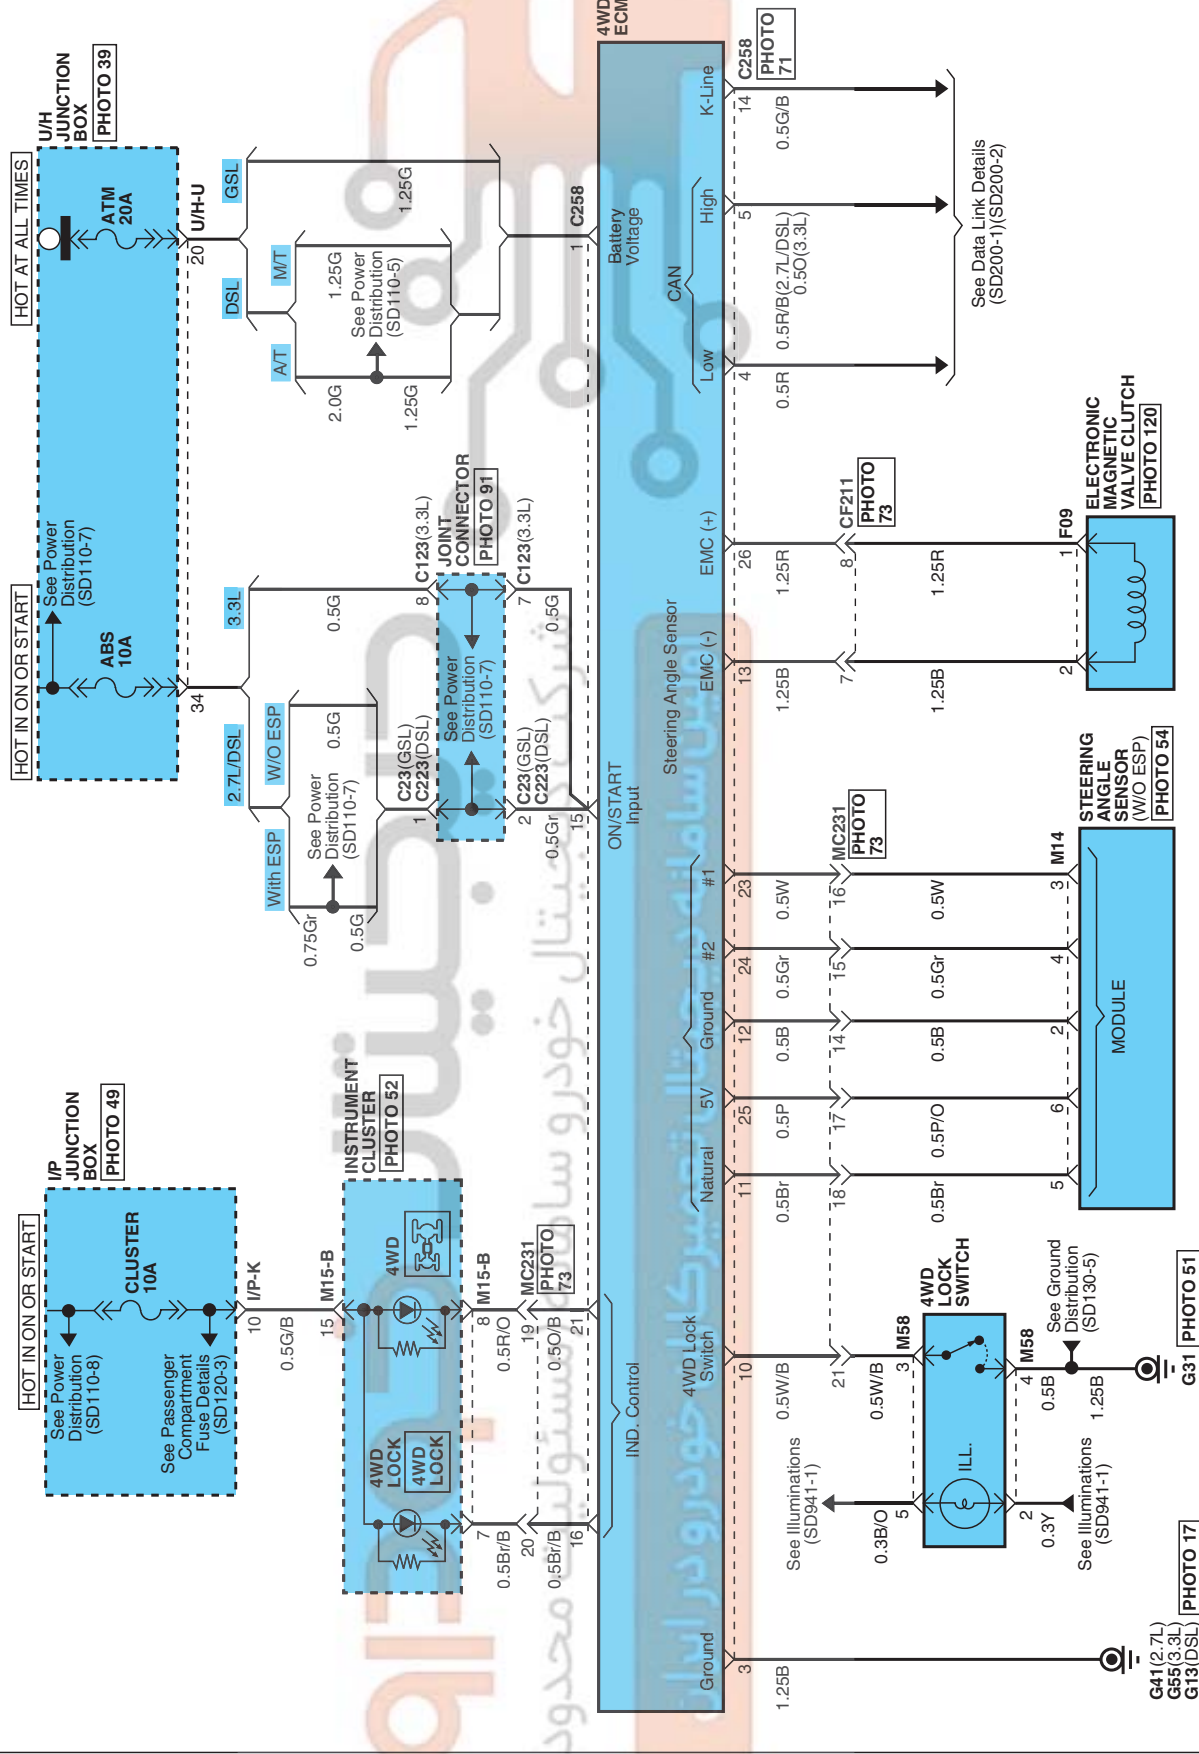

ELECTRONIC 4WD CONTROL SYSTEM E9CD1BBF

ELECTRONIC 4WD CONTROL SYSTEM (1)

SD527-1

ELECTRONIC 4WD CONTROL SYSTEM

ELECTRONIC 4WD CONTROL SYSTEM (2)

SD527-2

C258(2.7L/D5L)

AMP\_0407\_26F\_W\_HD

M15-B

AMP\_040M2\_16F\_B

C258(3.3L)

AMP\_0407\_26F\_W\_HD

M58

KET\_090I1\_06F-L

F09

PKD\_MP150A\_02F\_GR