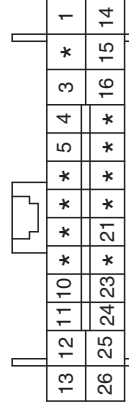

ELECTRONIC 4WD CONTROL SYSTEM E9CD1BBF

ELECTRONIC 4WD CONTROL SYSTEM (1)

SD527-1

ELECTRONIC 4WD CONTROL SYSTEM

ELECTRONIC 4WD CONTROL SYSTEM (2)

SD527-2

C258(2.7L/D5L)

AMP\_0407\_26F\_W\_HD

M15-B

AMP\_040M2\_16F\_B

C258(3.3L)

AMP\_0407\_26F\_W\_HD

M58

KET\_090I1\_06F-L

F09

PKD\_MP150A\_02F\_GR