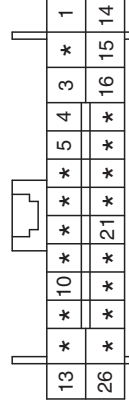

ELECTRONIC 4WD CONTROL SYSTEM E9CD1BBF

ELECTRONIC 4WD CONTROL SYSTEM (1)

SD527-1

ELECTRONIC 4WD CONTROL SYSTEM

ELECTRONIC 4WD CONTROL SYSTEM (2)

SD527-2

C258(2.7L/D5L)

AMP\_0407\_26F\_W\_HD

M15-B

AMP\_040M2\_16F\_B

C258(3.3L)

AMP\_0407\_26F\_W\_HD

M58

KET\_090I1\_06F-L

F09

PKD\_MP150A\_02F\_GR