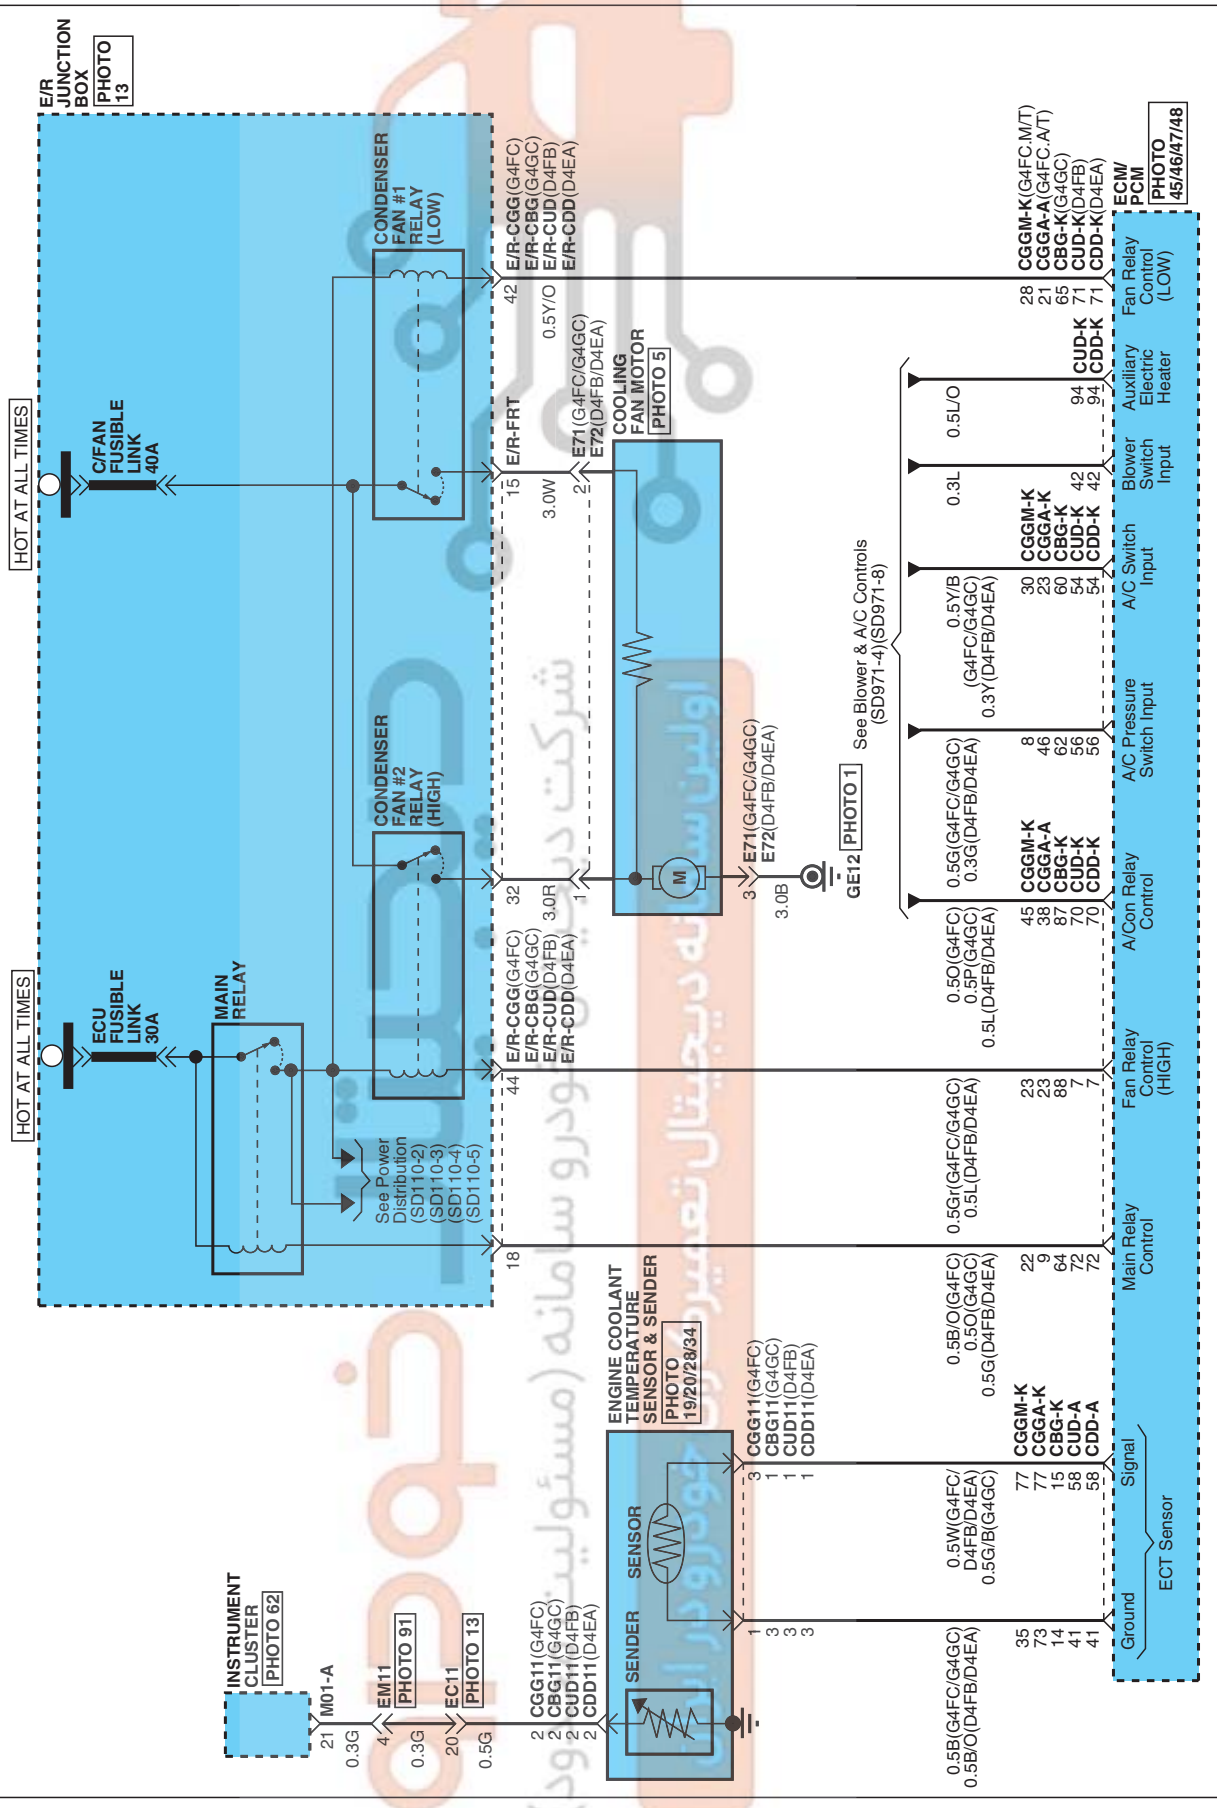

COOLING SYSTEM EABB9247

COOLING SYSTEM (1)

SD253-1

EFDSD8253AL

COOLING SYSTEM

COOLING SYSTEM (2)

SD253-2

CGGA-A

AMP_ECU_60F_B

CGGA-K

AMP_ECU_94F_B

CGGM-K

AMP_ECU_94F_B

CUD-A

AMP_ECU_60F_B

CUD-K

AMP_ECU_94F_B

CDD-A

AMP_ECU_60F_B

CDD-K

AMP_ECU_94F_B

CGG11/CBG11

KUM_62Z_03F_B_WTS

CUD11/CDD11