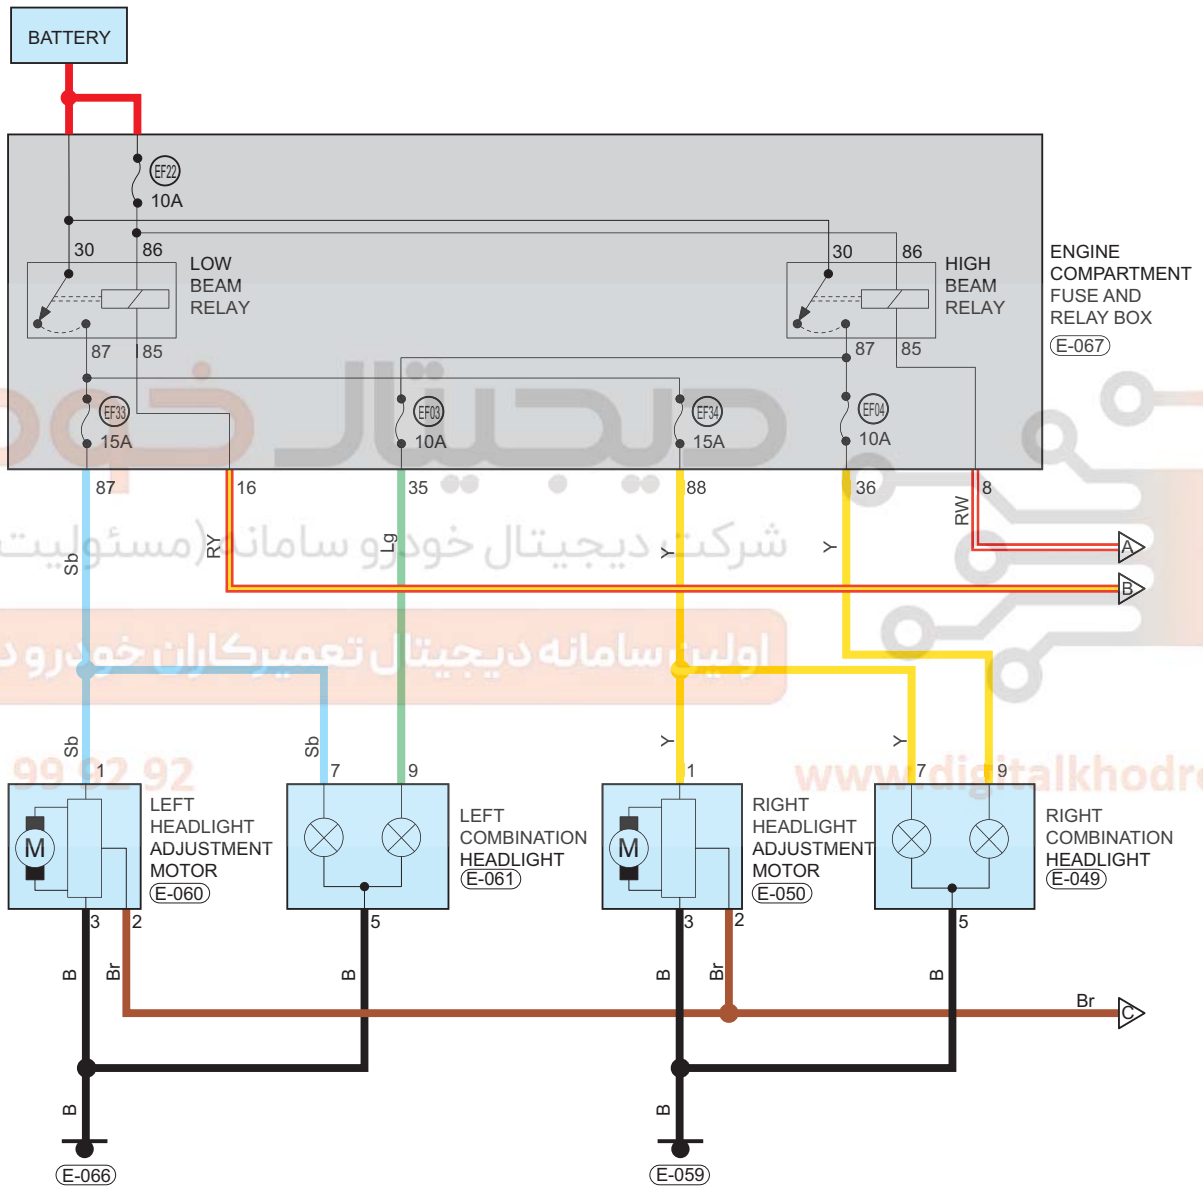

Lighting System

High/Low Beam Light

Circuit Diagram (Page 1 of 2)

دیجیتال خودرو (مسئولیت محدود)
 شرکت دیجیتال خودرو سامانه
 اولین سامانه دیجیتال تعمیرکاران خودرو در ایران

02 09

www.digitalkhodro.com

Parts Location

Connector Code	See Page	Connector Code	See Page	Connector Code	See Page
E-067	08-5 (MT) 08-7 (AT)	E-060	08-5 (MT) 08-7 (AT)	E-061	08-5 (MT) 08-7 (AT)
E-050	08-5 (MT) 08-7 (AT)	E-049	08-5 (MT) 08-7 (AT)	E-066	08-5 (MT) 08-7 (AT)
E-059	08-5 (MT) 08-7 (AT)				

Fuse and Relay

Fuse/Relay	See Page	Fuse and Relay Box
EF03	06-2	Engine Compartment Fuse and Relay Box
EF04	06-2	Engine Compartment Fuse and Relay Box
EF22	06-2	Engine Compartment Fuse and Relay Box
EF33	06-2	Engine Compartment Fuse and Relay Box
EF34	06-2	Engine Compartment Fuse and Relay Box
Low Beam Relay	06-2	Engine Compartment Fuse and Relay Box
High Beam Relay	06-2	Engine Compartment Fuse and Relay Box

Form of Connector

Connector Code	See Page	Connector Code	See Page	Connector Code	See Page
E-067	12-6	E-060	12-5	E-061	12-5
E-050	12-5	E-049	12-4	E-066	12-5
E-059	12-5				

Circuit Diagram (Page 2 of 2)

02 09 52 99 92 92