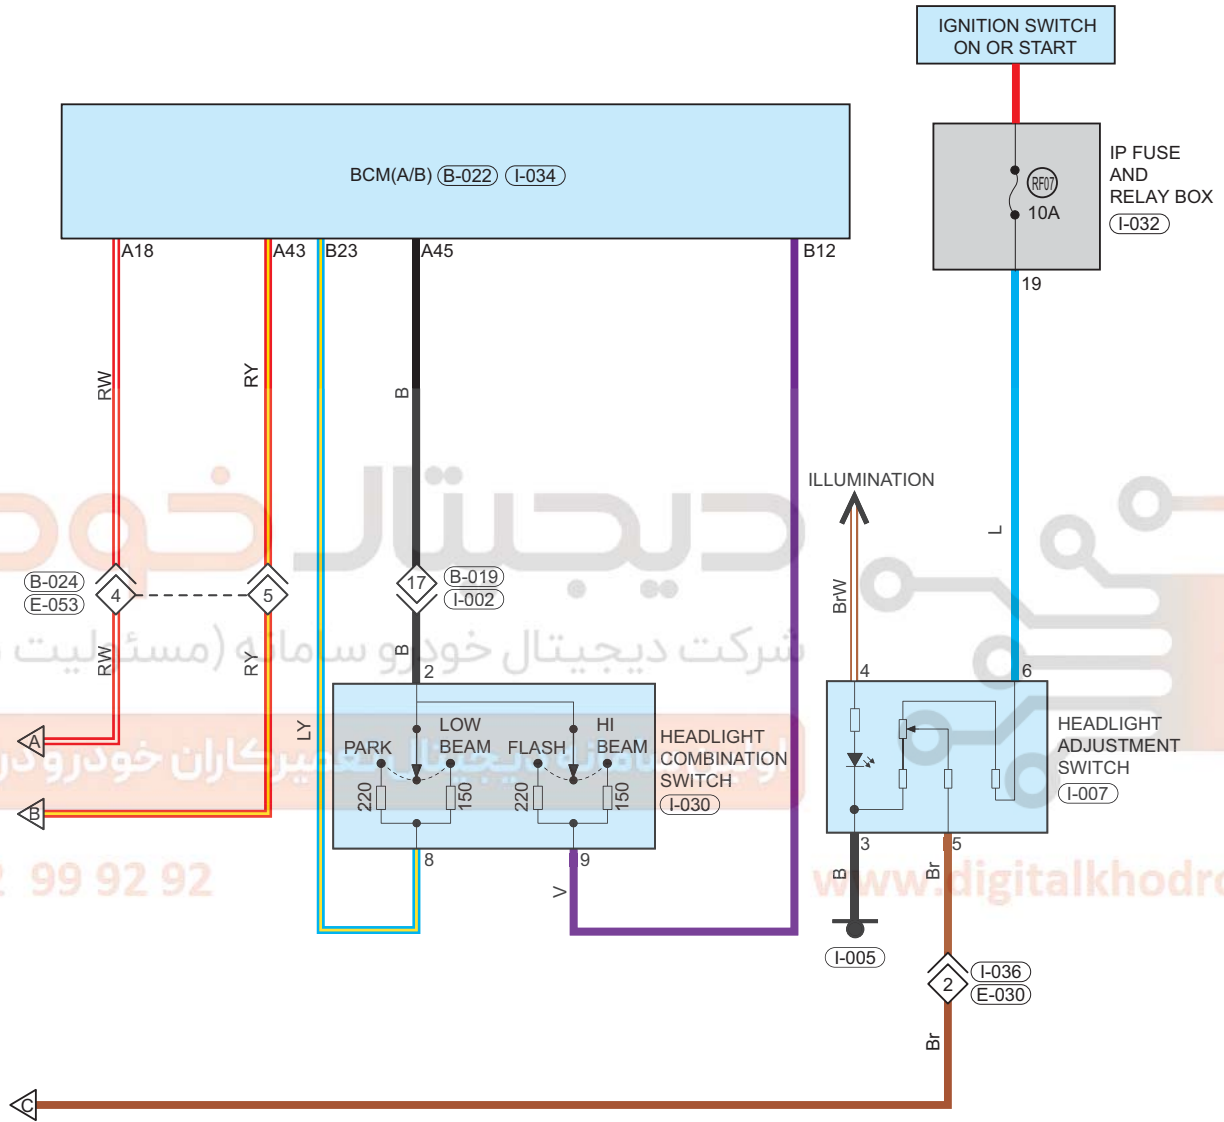

Lighting System

High/Low Beam Light

Circuit Diagram (Page 1 of 2)

دیجیتال خودرو (مسئولیت محدود)
 شرکت دیجیتال خودرو سامانه
 اولین سامانه دیجیتال تعمیرکاران خودرو در ایران

02 09

www.digitalkhodro.com

Parts Location

Connector Code	See Page	Connector Code	See Page	Connector Code	See Page
E-067	08-5 (MT) 08-7 (AT)	E-060	08-5 (MT) 08-7 (AT)	E-061	08-5 (MT) 08-7 (AT)
E-050	08-5 (MT) 08-7 (AT)	E-049	08-5 (MT) 08-7 (AT)	E-066	08-5 (MT) 08-7 (AT)
E-059	08-5 (MT) 08-7 (AT)				

Fuse and Relay

Fuse/Relay	See Page	Fuse and Relay Box
EF03	06-2	Engine Compartment Fuse and Relay Box
EF04	06-2	Engine Compartment Fuse and Relay Box
EF22	06-2	Engine Compartment Fuse and Relay Box
EF33	06-2	Engine Compartment Fuse and Relay Box
EF34	06-2	Engine Compartment Fuse and Relay Box
Low Beam Relay	06-2	Engine Compartment Fuse and Relay Box
High Beam Relay	06-2	Engine Compartment Fuse and Relay Box

Form of Connector

Connector Code	See Page	Connector Code	See Page	Connector Code	See Page
E-067	12-6	E-060	12-5	E-061	12-5
E-050	12-5	E-049	12-4	E-066	12-5
E-059	12-5				

Circuit Diagram (Page 2 of 2)

02 09 52 99 92 92