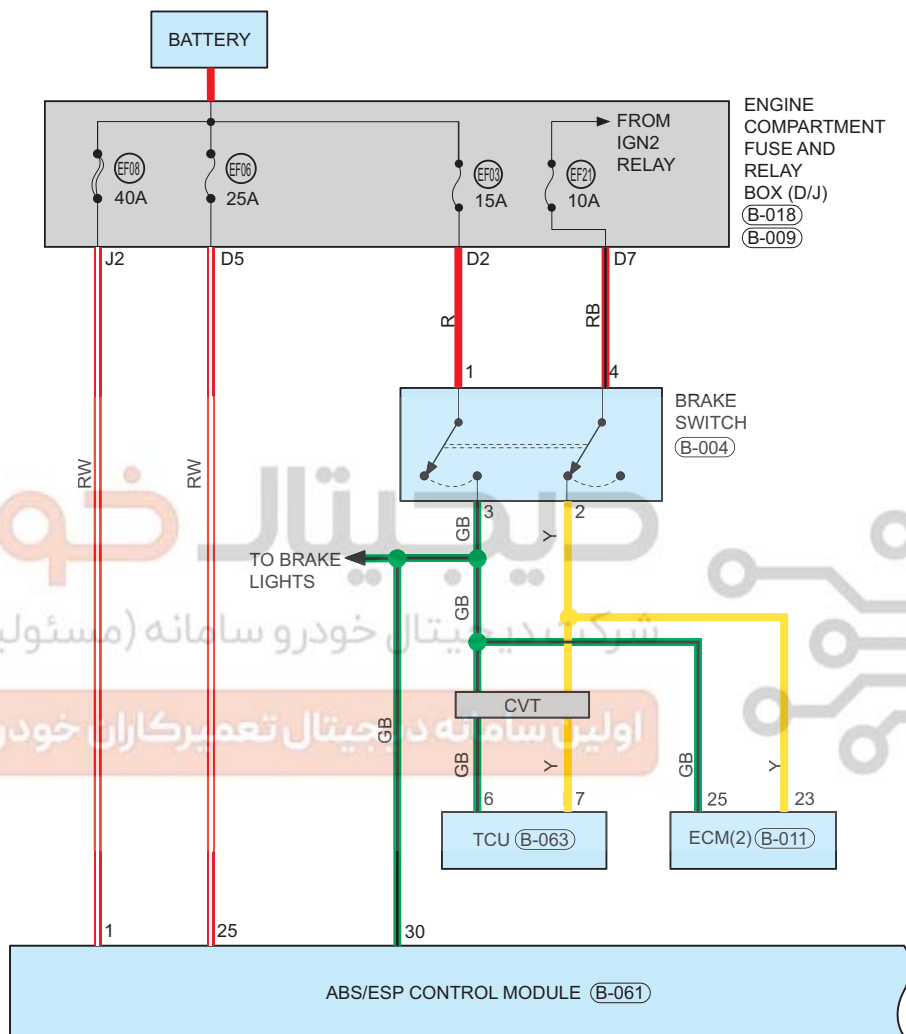

Brake Control System

Circuit Diagram (Page 1 of 3)

09 - SYSTEM CIRCUITS

Parts Location

Connector Code	See Page	Connector Code	See Page	Connector Code	See Page
B-018	08-11	B-009	08-11	B-004	08-11
B-011	08-11	B-063	08-11	B-061	08-11

Fuse and Relay

Fuse/Relay	See Page	Fuse and Relay Box
EF03	06-4	Engine Compartment Fuse and Relay Box
EF06	06-4	Engine Compartment Fuse and Relay Box
EF08	06-4	Engine Compartment Fuse and Relay Box
EF21	06-4	Engine Compartment Fuse and Relay Box

اولین سامانه دیجیتال تعمیرکاران خودرو در ایران

Circuit Diagram (Page 2 of 3)

*1: W/ PEPS

09 - SYSTEM CIRCUITS

Parts Location

Connector Code	See Page	Connector Code	See Page	Connector Code	See Page
B-061	08-11	B-005	08-11	B-074	08-11
B-067	08-11	B-034	08-11	B-075	08-11
I-032	08-8	K-005	08-10		