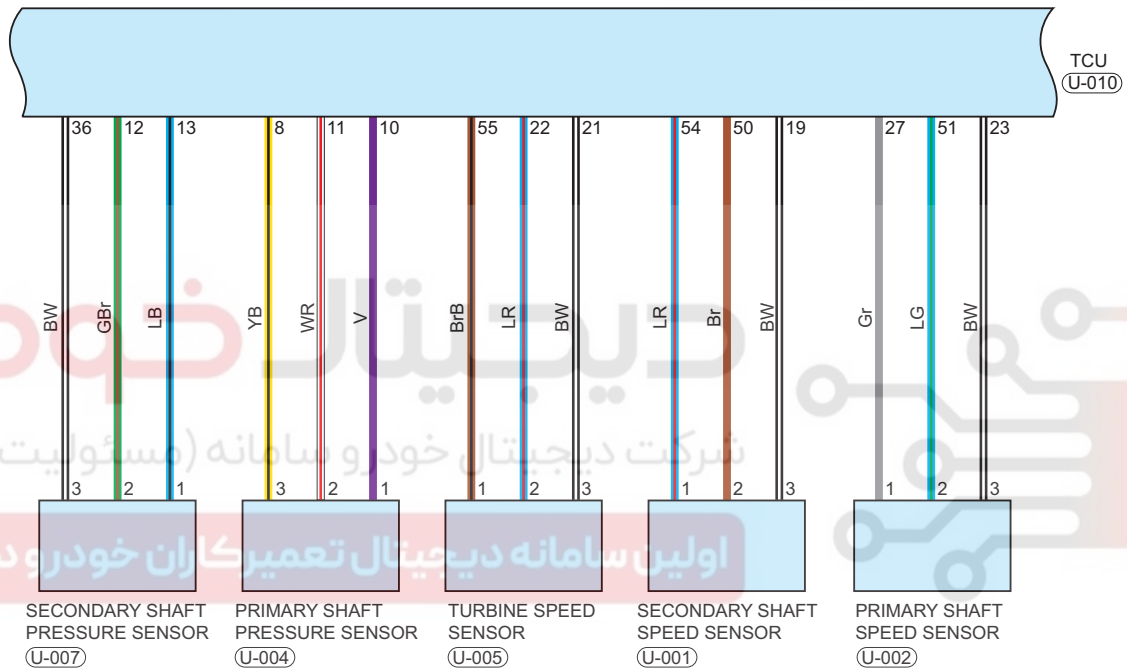

Parts Location

Connector Code	See Page	Connector Code	See Page	Connector Code	See Page
E-005	08-4 (MT)	E-062	08-4 (MT)	E-011	08-4 (MT)
	08-7 (CVT)		08-7 (CVT)		08-7 (CVT)
E-063	08-4 (MT)	E-006	08-4 (MT)	U-003	08-10
	08-7 (CVT)		08-7 (CVT)		
U-008	08-10	U-010	08-10		

Fuse and Relay

Fuse/Relay	See Page	Fuse and Relay Box
EF09	06-5	Engine Compartment Fuse and Relay Box
EF14	06-5	Engine Compartment Fuse and Relay Box
Starter Relay	06-5	Engine Compartment Fuse and Relay Box
Back-up Light Relay	06-5	Engine Compartment Fuse and Relay Box

Location of Junction Connector

Connector Code	See Page	Connector Code	See Page	Connector Code	See Page
E-050, U-009	08-7, 08-10				

Form of Connector

Connector Code	See Page	Connector Code	See Page	Connector Code	See Page
E-005	12-2	E-062	12-4	E-011	12-2
E-063	12-4	E-006	12-2	U-003	12-6
U-008	12-6	U-010	12-6	E-050, U-009	12-4

Circuit Diagram (Page 4 of 5)