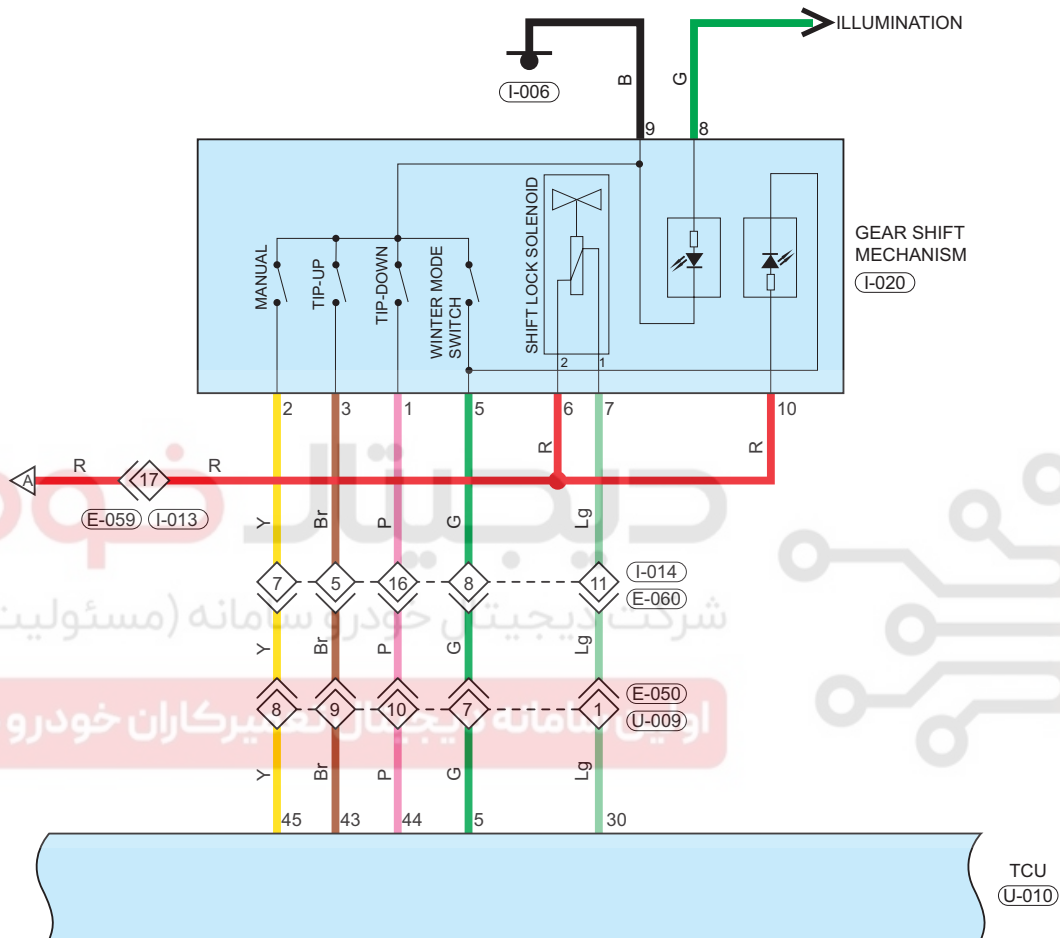

Parts Location

Connector Code	See Page	Connector Code	See Page	Connector Code	See Page
E-063	08-4 (MT)	E-011	08-4 (MT)	E-005	08-4 (MT)
	08-7 (CVT)		08-7 (CVT)		08-7 (CVT)
E-004	08-4 (MT)	I-009	08-12	I-011	08-12
	08-7 (CVT)				
U-006	08-10	U-010	08-10		

Fuse and Relay

Fuse/Relay	See Page	Fuse and Relay Box
RF17	06-12	Instrument Panel Fuse and Relay Box
EF10	06-5	Engine Compartment Fuse and Relay Box
EF27	06-5	Engine Compartment Fuse and Relay Box
TCU Relay	06-5	Engine Compartment Fuse and Relay Box

Location of Junction Connector

Connector Code	See Page	Connector Code	See Page	Connector Code	See Page
I-030, E-067	08-12, 08-4 (MT)	E-050, U-009	08-7, 08-10		
	08-12, 08-7 (CVT)				

Form of Connector

Connector Code	See Page	Connector Code	See Page	Connector Code	See Page
I-011	12-8	I-009	12-8	E-005	12-2
E-004	12-2	E-011	12-2	E-063	12-4
U-006	12-6	U-010	12-6	I-030, E-067	12-9
E-050, U-009	12-4				

Circuit Diagram (Page 2 of 5)

09

ET11090210

Parts Location

Connector Code	See Page	Connector Code	See Page	Connector Code	See Page
I-006	08-12	I-020	08-12	U-010	08-10

Location of Junction Connector

Connector Code	See Page	Connector Code	See Page	Connector Code	See Page
E-059, I-013	08-4, 08-12 (MT)	I-014, E-060	08-12, 08-4 (MT)	E-050, U-009	08-7, 08-10
	08-7, 08-12 (CVT)		08-12, 08-7 (CVT)		