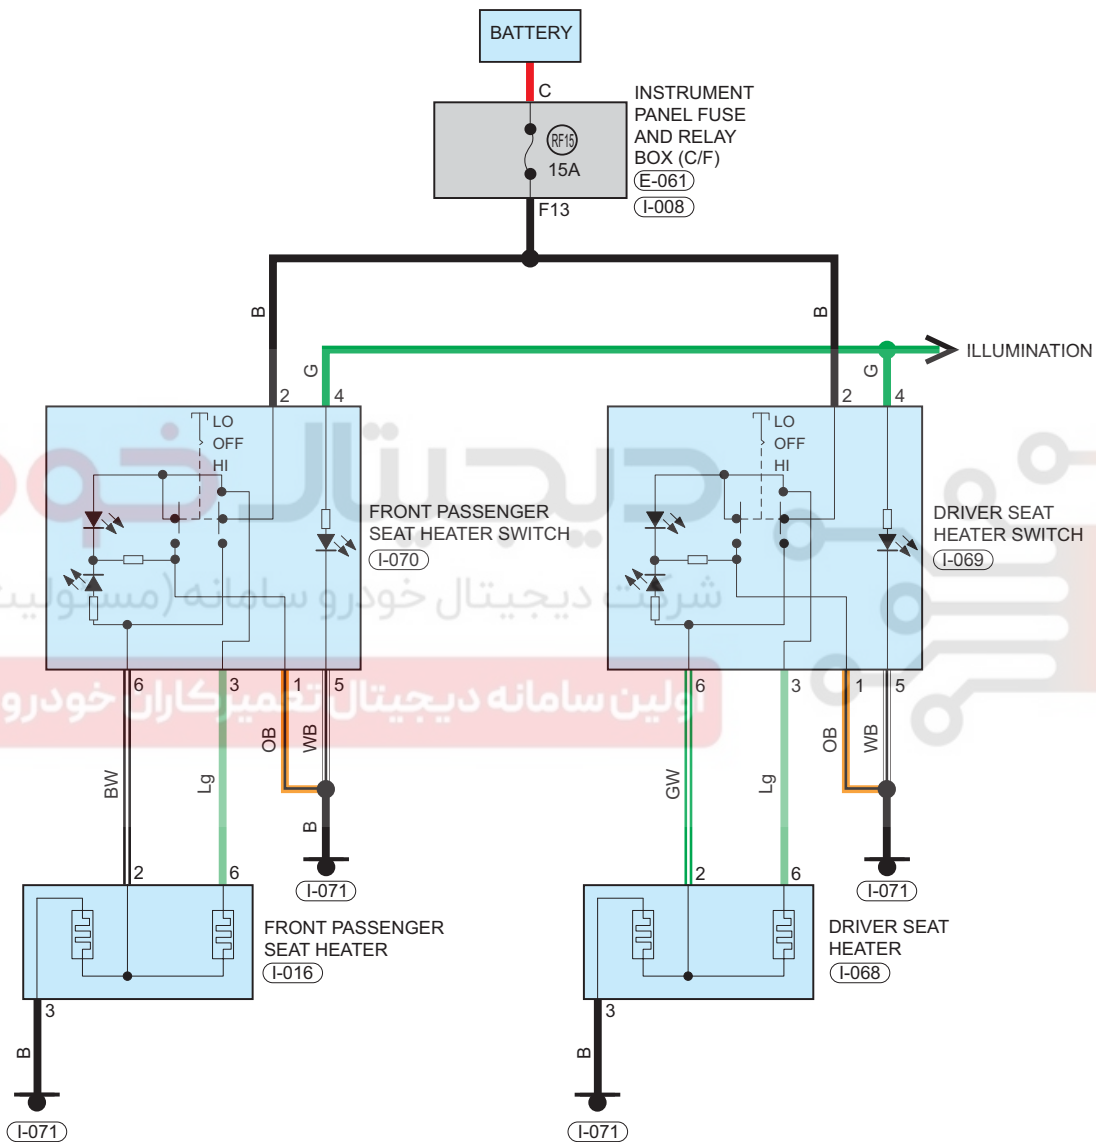

Seat Heater

Circuit Diagram (Page 1 of 1)

09

ET11092801