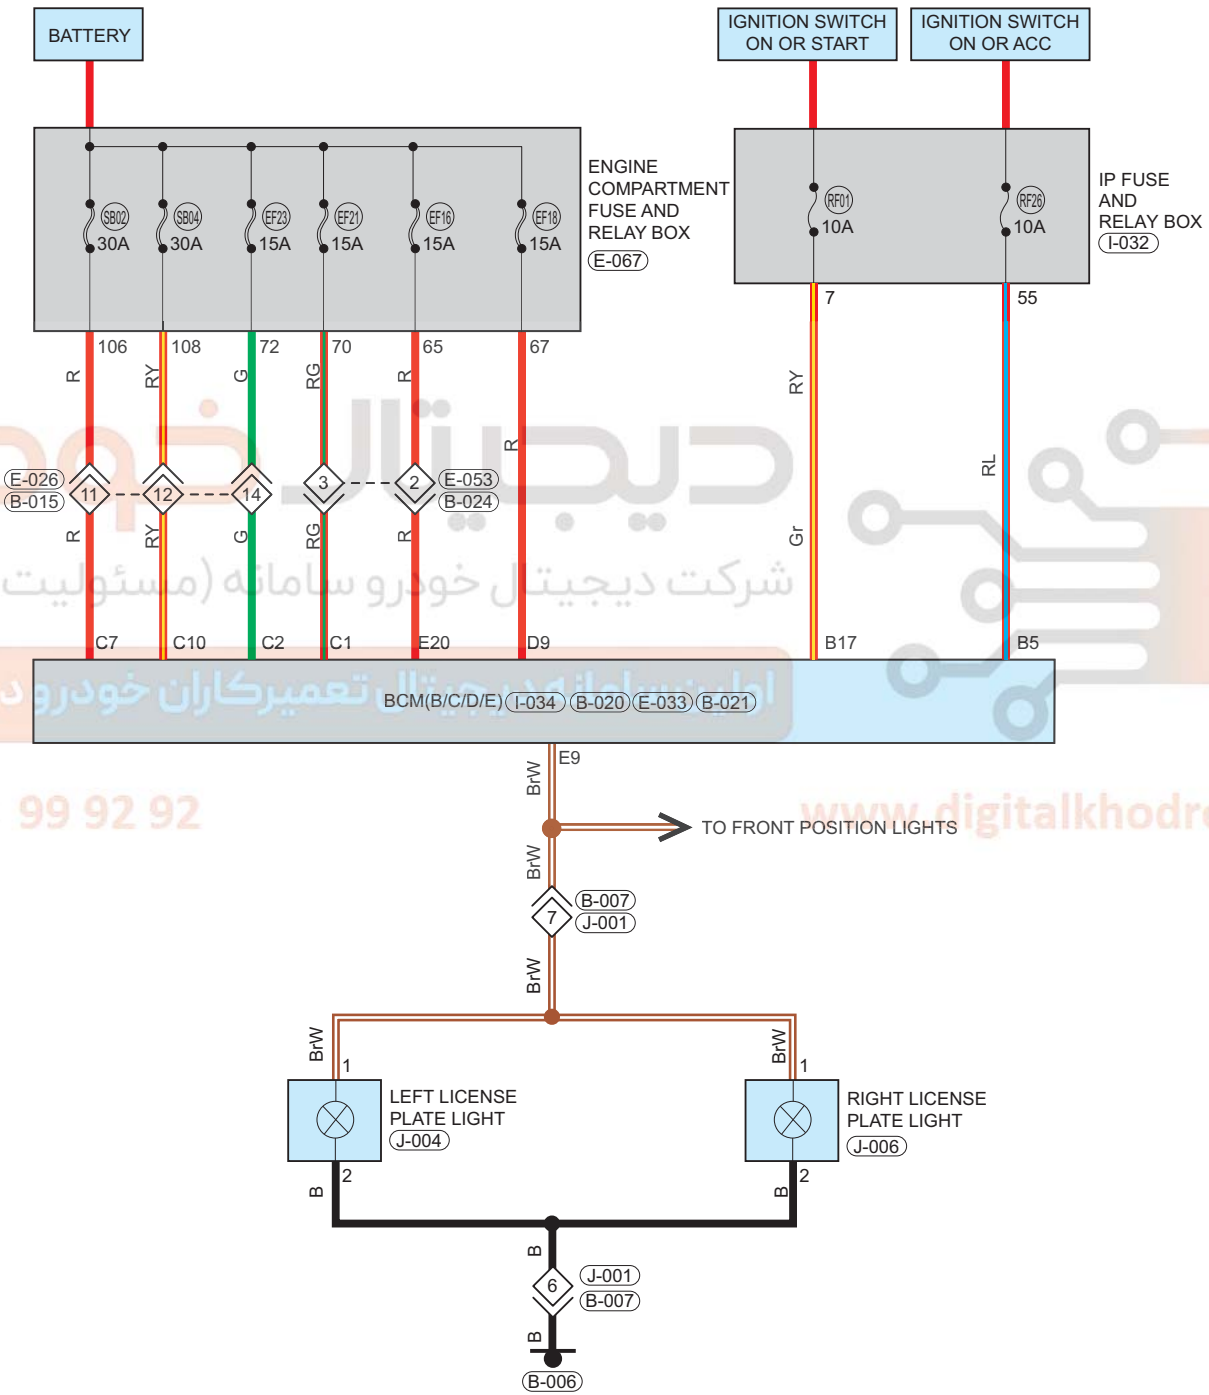

# License Plate Light

Circuit Diagram (Page 1 of 1)

02 09

52 99 92 92

www.digitalkhodro.com

EA13T090500