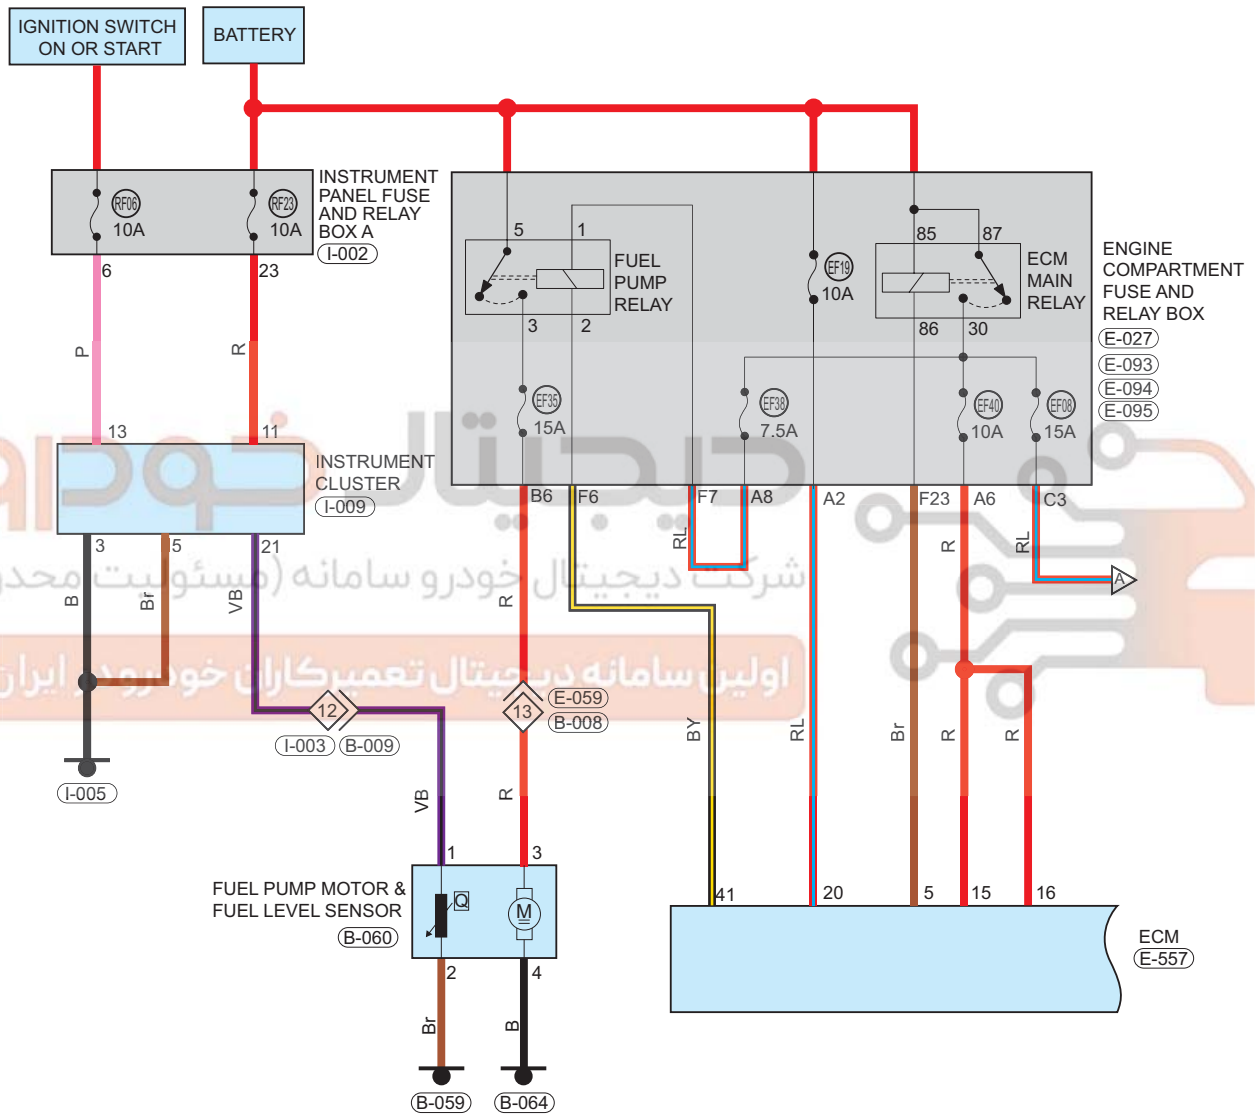

# SQR484F Fuel Supply System

Circuit Diagram (Page 1 of 2)

## 09 - SYSTEM CIRCUITS

## Parts Location

Connector Code	See Page	Connector Code	See Page	Connector Code	See Page
I-002	08-13	I-009	08-13	I-005	08-13
B-060	08-16	B-064	08-16	B-059	08-16
E-027	08-5	E-093	08-10	E-094	08-10
E-095	08-10	E-557	08-10		

## Fuse and Relay

Fuse/Relay	See Page	Fuse and Relay Box
RF06	06-13	Instrument Panel Fuse and Relay Box A
RF23	06-13	Instrument Panel Fuse and Relay Box A
EF35	06-5	Engine Compartment Fuse and Relay Box
EF38	06-5	Engine Compartment Fuse and Relay Box
EF40	06-5	Engine Compartment Fuse and Relay Box
EF08	06-5	Engine Compartment Fuse and Relay Box
EF19	06-5	Engine Compartment Fuse and Relay Box
Fuel Pump Relay	06-5	Engine Compartment Fuse and Relay Box
ECM Main Relay	06-5	Engine Compartment Fuse and Relay Box