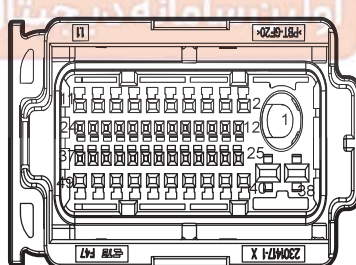

D24 Right Rear Door Switch(High Spec)

F03 Electrical Window Anti Pinch Module C2

I1_DF Left Front Door Harness to Body Harness

I1_FD Body Harness to Left Front Door Harness

I2_DF Right Front Door Harness to Body Harness