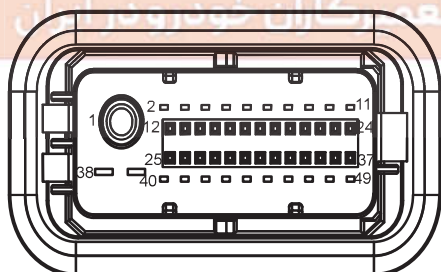

D24 Right Rear Door Switch(High Spec)

F03 Electrical Window Anti Pinch Module C2

I1_DF Left Front Door Harness to Body Harness

I1_FD Body Harness to Left Front Door Harness

I2_DF Right Front Door Harness to Body Harness

I2_FD Body Harness to Right Front Door Harness

I3_DF Left Rear Door Harness to Body Harness

I3_FD Body Harness to Left Rear Door Harness

I4_DF Right Rear Door Harness to Body Harness

I4_FD Body Harness to Right Rear Door
Harness