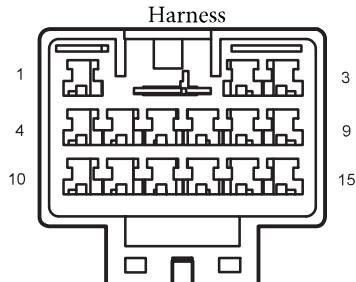

I3_FD Body Harness to Left Rear Door Harness