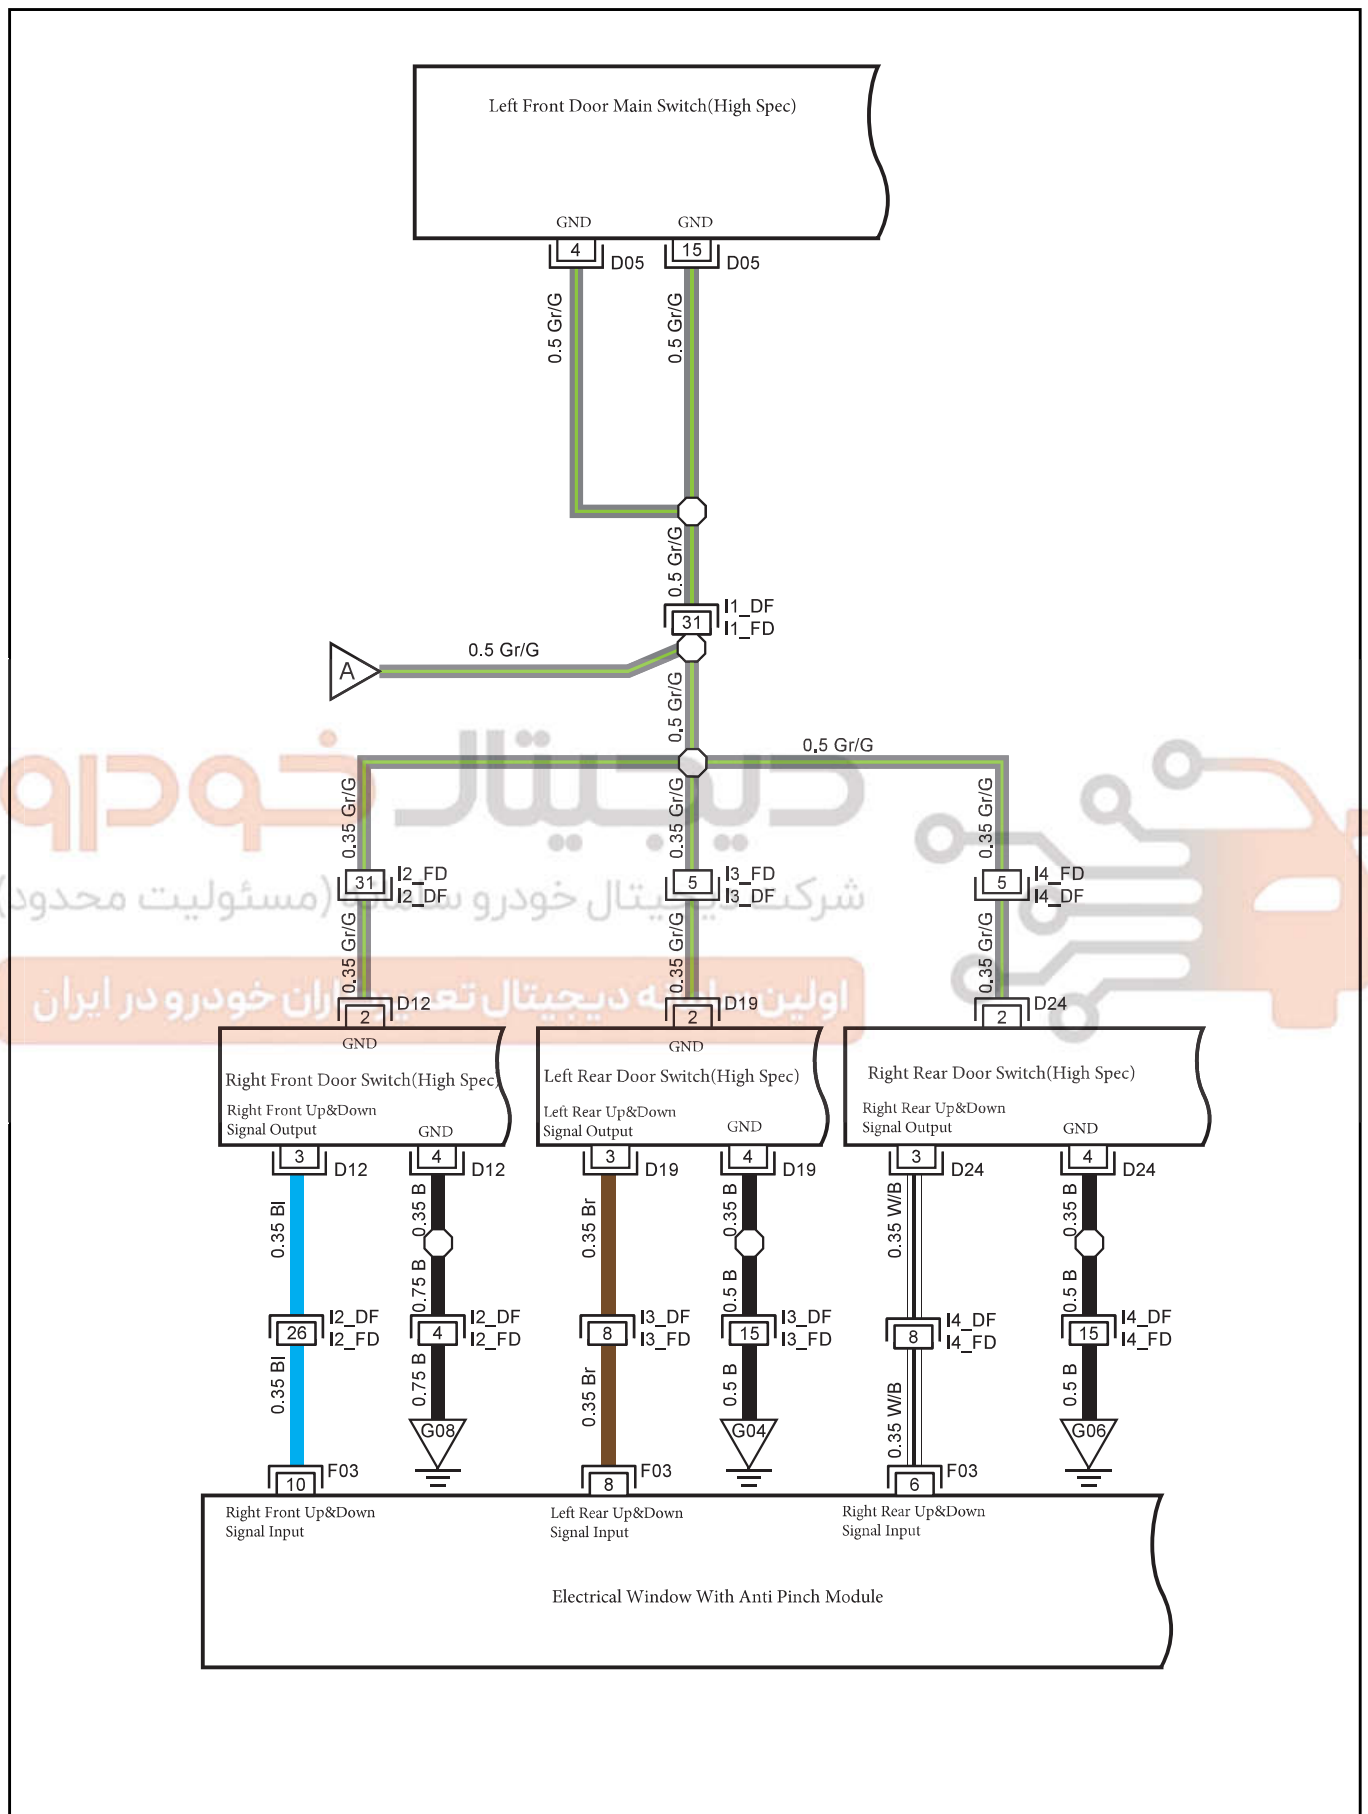

I2_MF Main Harness to Body
Harness II

دیجیتال خودرو
شرکت دیجیتال خودرو سامانه (مسئولیت محدود)

اولین سامانه دیجیتال تعمیرکاران خودرو در ایران

Electrical Window With Anti Pinch 2

Harness Connector	Name	Page
D05	Left Front Door Main Switch(High Spec)	29
D12	Right Front Door Switch(High Spec)	31
D19	Left Rear Door Switch(High Spec)	30
D24	Right Rear Door Switch(High Spec)	32
F03	Electrical Window Anti Pinch Module C2	25
I1_DF	Left Front Door Harness to Body Harness	29
I1_FD	Body Harness to Left Front Door Harness	25
I2_DF	Right Front Door Harness to Body Harness	31
I2_FD	Body Harness to Right Front Door Harness	26
I3_DF	Left Rear Door Harness to Body Harness	30
I3_FD	Body Harness to Left Rear Door Harness	26
I4_DF	Right Rear Door Harness to Body Harness	32
I4_FD	Body Harness to Right Rear Door Harness	26
G04	Body Harness Left Rear GND	44
G06	Body Harness Right Rear GND	44
G08	Body Harness Right Front GND	44