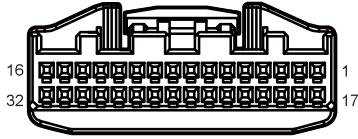

F03 Electrical Window Anti Pinch
Module C2