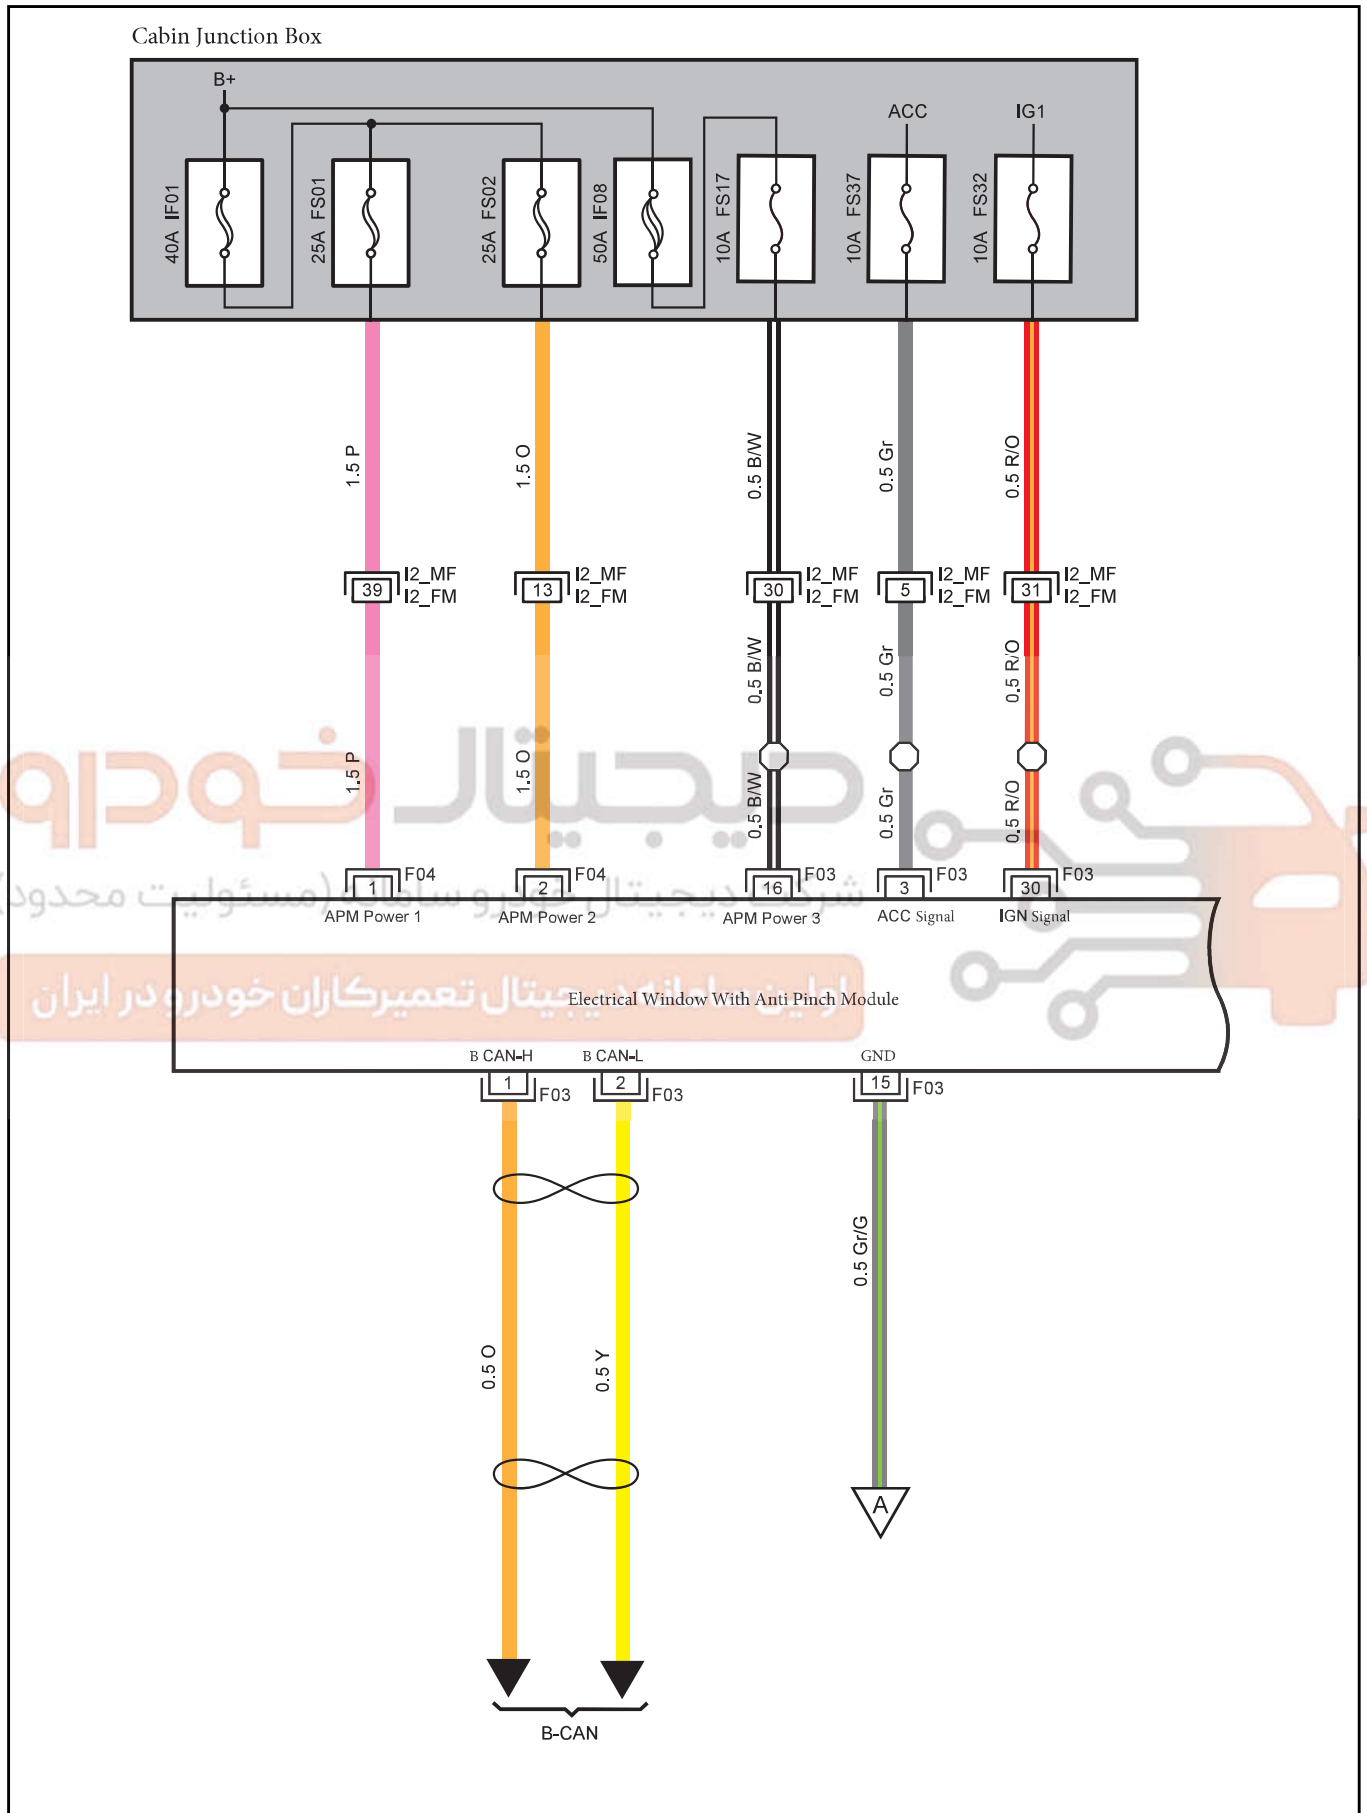

Electrical Window With Anti Pinch 1

Harness Connector	Name	Page
F03	Electrical Window Anti Pinch Module C2	25
F04	Electrical Window Anti Pinch Module C1	25
I2_FM	Body Harness to Main Harness II	26
I2_MF	Main Harness to Body Harness II	21

I2_MF Main Harness to Body
Harness II

دیجیتال خودرو
شرکت دیجیتال خودرو سامانه (مسئولیت محدود)

اولین سامانه دیجیتال تعمیرکاران خودرو در ایران

Electrical Window With Anti Pinch 2

Harness Connector	Name	Page
D05	Left Front Door Main Switch(High Spec)	29
D12	Right Front Door Switch(High Spec)	31
D19	Left Rear Door Switch(High Spec)	30
D24	Right Rear Door Switch(High Spec)	32
F03	Electrical Window Anti Pinch Module C2	25
I1_DF	Left Front Door Harness to Body Harness	29
I1_FD	Body Harness to Left Front Door Harness	25
I2_DF	Right Front Door Harness to Body Harness	31
I2_FD	Body Harness to Right Front Door Harness	26
I3_DF	Left Rear Door Harness to Body Harness	30
I3_FD	Body Harness to Left Rear Door Harness	26
I4_DF	Right Rear Door Harness to Body Harness	32
I4_FD	Body Harness to Right Rear Door Harness	26
G04	Body Harness Left Rear GND	44
G06	Body Harness Right Rear GND	44
G08	Body Harness Right Front GND	44