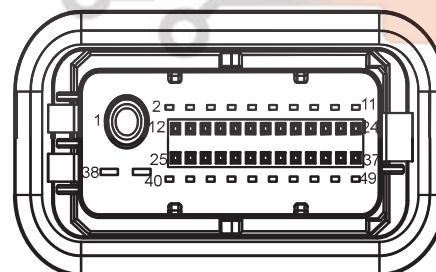

D24 Right Rear Door Switch(High Spec)

F03 Electrical Window Anti Pinch Module C2

I1_DF Left Front Door Harness to Body Harness

I1_FD Body Harness to Left Front Door Harness

I2_DF Right Front Door Harness to Body Harness

I2_FD Body Harness to Right Front Door Harness

I3_DF Left Rear Door Harness to Body Harness

I3_FD Body Harness to Left Rear Door Harness

I4_DF Right Rear Door Harness to Body Harness

I4_FD Body Harness to Right Rear Door
Harness