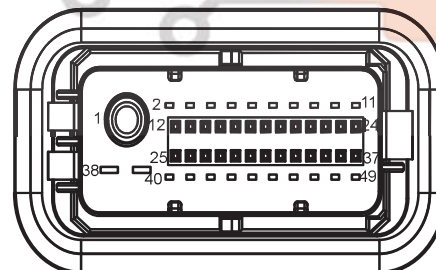

Harness Connector	Name	Page
D03	Left Front Window Motor (High Spec)	29
D05	Left Front Door Main Switch(High Spec)	29
D15	Right Front Door Motor	31
D22	Left Front Door Motor	30
D27	Right Left Door Motor	32
F03	Electrical Window Anti Pinch Module C2	25
F04	Electrical Window Anti Pinch Module C1	25
I1_DF	Left Front Door Harness to Body Harness	29
I1_FD	Body Harness to Left Front Door Harness	25
I2_DF	Right Front Door Harness to Body Harness	31
I2_FD	Body Harness to Right Front Door Harness	26
I3_DF	Left Rear Door Harness to Body Harness	30
I3_FD	Body Harness to Left Rear Door Harness	26
I4_DF	Right Rear Door Harness to Body Harness	32
I4_FD	Body Harness to Right Rear Door Harness	26
G01	Body Harness Left Front GND	44
G07	Body Harness Right Middle GND	44

D22 Left Rear Door Motor

D27 Right Rear Door Motor

F03 Electrical Window Anti Pinch Module C2

F04 Electrical Window Anti Pinch Module C1

I1_DF Left Front Door Harness to Body Harness

I1_FD Body Harness to Left Front Door Harness

I2_DF Right Front Door Harness to Body Harness

I2_FD Body Harness to Right Front Door Harness

I3_DF Left Rear Door Harness to Body Harness

شرکت دیجیتال خودرو (مسئولیت محدود)

اولین سامانه در حیطه تعمیرکاران خودرو در ایران