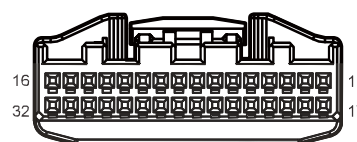

F03 Electrical Window Anti Pinch Module C2