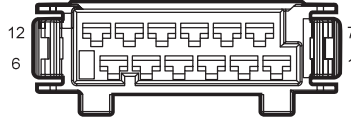

F04 Electrical Window Anti Pinch
Module C1