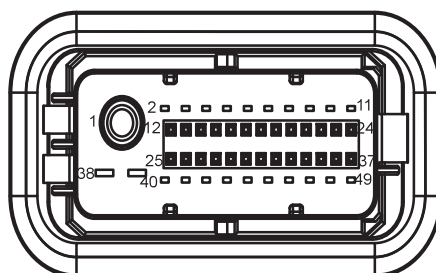

Harness Connector	Name	Page
D03	Left Front Window Motor (High Spec)	29
D05	Left Front Door Main Switch(High Spec)	29
D15	Right Front Door Motor	31
D22	Left Front Door Motor	30
D27	Right Left Door Motor	32
F03	Electrical Window Anti Pinch Module C2	25
F04	Electrical Window Anti Pinch Module C1	25
I1_DF	Left Front Door Harness to Body Harness	29
I1_FD	Body Harness to Left Front Door Harness	25
I2_DF	Right Front Door Harness to Body Harness	31
I2_FD	Body Harness to Right Front Door Harness	26
I3_DF	Left Rear Door Harness to Body Harness	30
I3_FD	Body Harness to Left Rear Door Harness	26
I4_DF	Right Rear Door Harness to Body Harness	32
I4_FD	Body Harness to Right Rear Door Harness	26
G01	Body Harness Left Front GND	44
G07	Body Harness Right Middle GND	44

D22 Left Rear Door Motor

D27 Right Rear Door Motor

F03 Electrical Window Anti Pinch Module C2

F04 Electrical Window Anti Pinch Module C1

I1_DF Left Front Door Harness to Body Harness

I1_FD Body Harness to Left Front Door Harness

I2_DF Right Front Door Harness to Body Harness

I2_FD Body Harness to Right Front Door Harness

I3_DF Left Rear Door Harness to Body Harness

شرکت دیجیتال خودرو (مسئولیت محدود)

اولین سامانه در حیطه تعمیرکاران خودرو در ایران