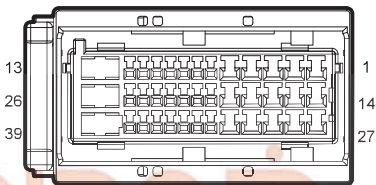

I2_MF Main Harness to Body
Harness II

دیجیتال خودرو
شرکت دیجیتال خودرو سامانه (مسئولیت محدود)

اولین سامانه دیجیتال تعمیرکاران خودرو در ایران

Electrical Window With Anti Pinch 2

Harness Connector	Name	Page
D05	Left Front Door Main Switch(High Spec)	29
D12	Right Front Door Switch(High Spec)	31
D19	Left Rear Door Switch(High Spec)	30
D24	Right Rear Door Switch(High Spec)	32
F03	Electrical Window Anti Pinch Module C2	25
I1_DF	Left Front Door Harness to Body Harness	29
I1_FD	Body Harness to Left Front Door Harness	25
I2_DF	Right Front Door Harness to Body Harness	31
I2_FD	Body Harness to Right Front Door Harness	26
I3_DF	Left Rear Door Harness to Body Harness	30
I3_FD	Body Harness to Left Rear Door Harness	26
I4_DF	Right Rear Door Harness to Body Harness	32
I4_FD	Body Harness to Right Rear Door Harness	26
G04	Body Harness Left Rear GND	44
G06	Body Harness Right Rear GND	44
G08	Body Harness Right Front GND	44