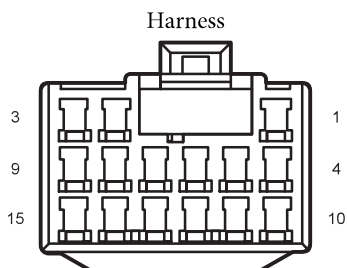

I3_DF Left Rear Door Harness to Body Harness