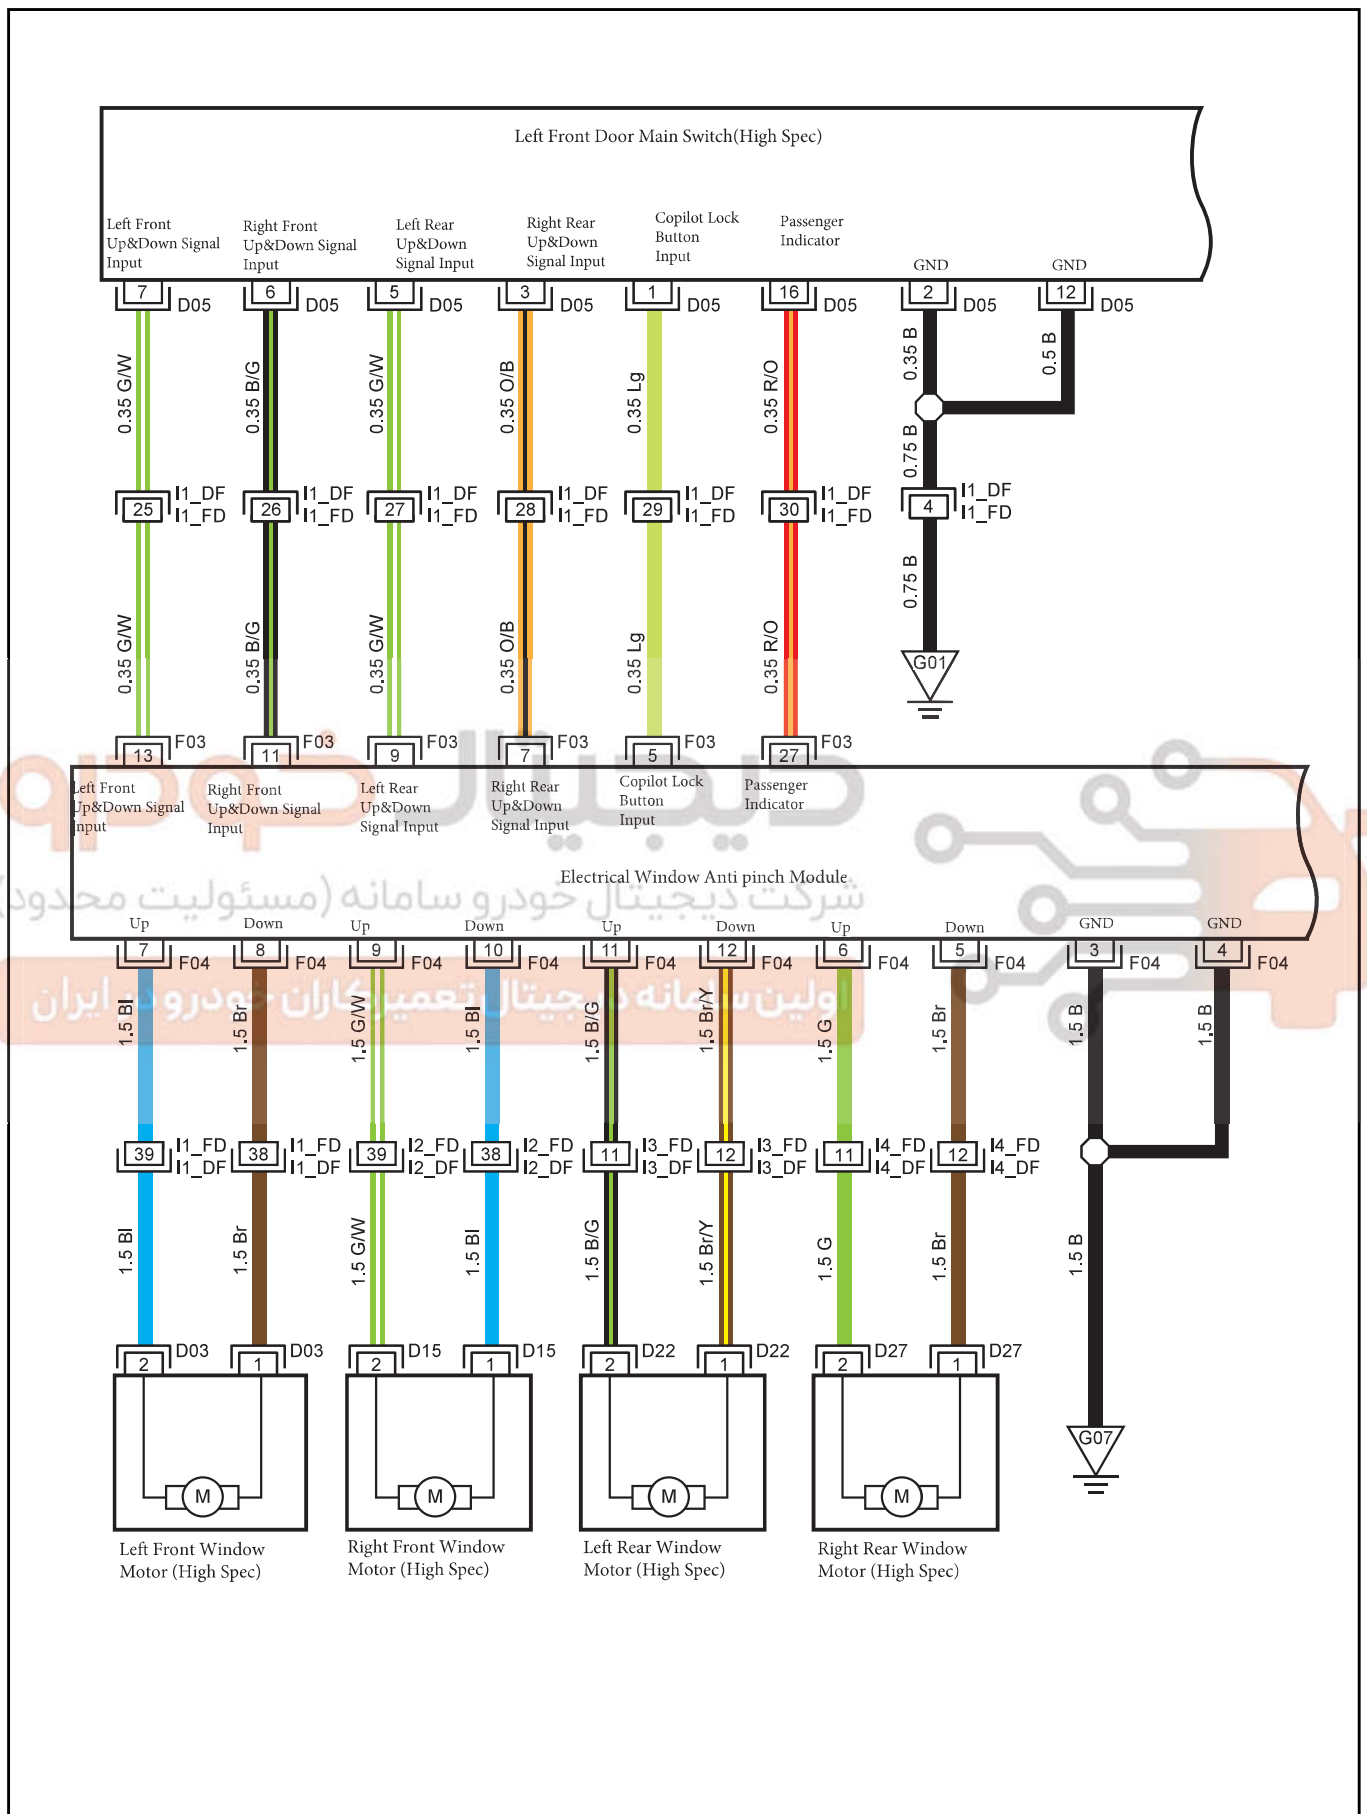

Harness Connector	Name	Page
D03	Left Front Window Motor (High Spec)	29
D05	Left Front Door Main Switch(High Spec)	29
D15	Right Front Door Motor	31
D22	Left Front Door Motor	30
D27	Right Left Door Motor	32
F03	Electrical Window Anti Pinch Module C2	25
F04	Electrical Window Anti Pinch Module C1	25
I1_DF	Left Front Door Harness to Body Harness	29
I1_FD	Body Harness to Left Front Door Harness	25
I2_DF	Right Front Door Harness to Body Harness	31
I2_FD	Body Harness to Right Front Door Harness	26
I3_DF	Left Rear Door Harness to Body Harness	30
I3_FD	Body Harness to Left Rear Door Harness	26
I4_DF	Right Rear Door Harness to Body Harness	32
I4_FD	Body Harness to Right Rear Door Harness	26
G01	Body Harness Left Front GND	44
G07	Body Harness Right Middle GND	44