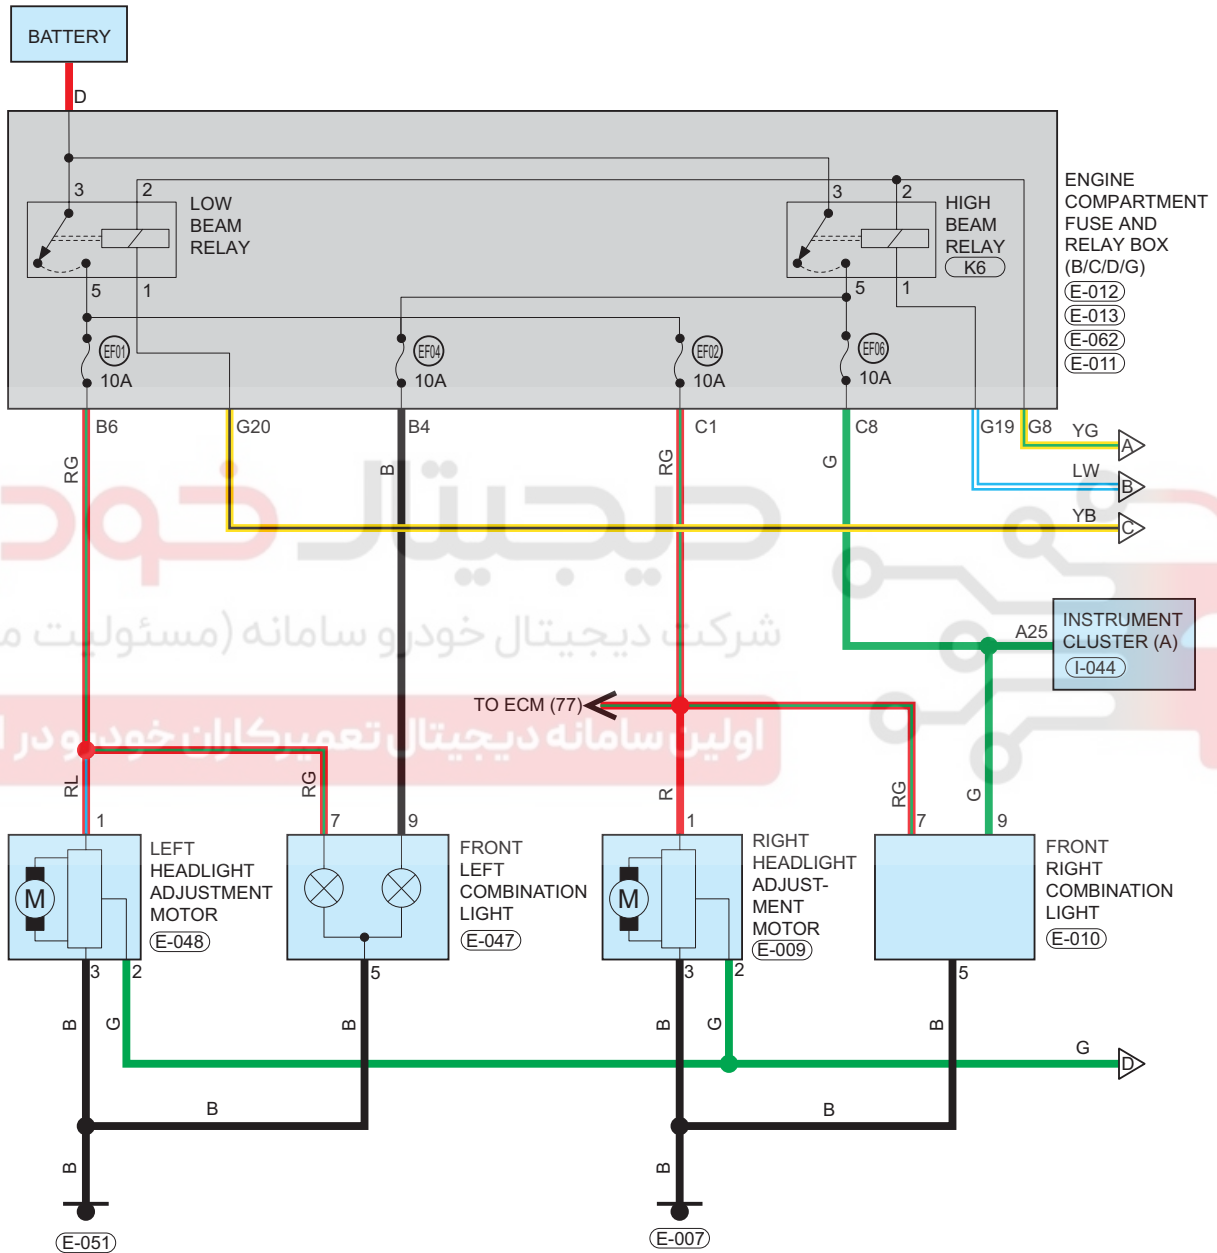

Lighting System

Headlight High/Low Beam

Circuit Diagram (Page 1 of 2)

دیجیتال خودرو
شرکت دیجیتال خودرو سامانه (مسئولیت محدود)
اولین سامانه دیجیتال تعمیرکاران خودرو در ایران

09

Parts Location

Connector Code	See Page	Connector Code	See Page	Connector Code	See Page
E-012	08-4 (MT)	E-013	08-4 (MT)	E-062	08-4 (MT)
	08-7 (CVT)		08-7 (CVT)		08-7 (CVT)
E-011	08-4 (MT)	E-007	08-4 (MT)	E-048	08-4 (MT)
	08-7 (CVT)		08-7 (CVT)		08-7 (CVT)
E-047	08-4 (MT)	E-009	08-4 (MT)	E-010	08-4 (MT)
	08-7 (CVT)		08-7 (CVT)		08-7 (CVT)
E-051	08-4 (MT)	I-044	08-12		
	08-7 (CVT)				

Fuse and Relay

Fuse/Relay	See Page	Fuse and Relay Box
EF01	06-5	Engine Compartment Fuse and Relay Box
EF02	06-5	Engine Compartment Fuse and Relay Box
EF04	06-5	Engine Compartment Fuse and Relay Box
EF06	06-5	Engine Compartment Fuse and Relay Box
Low Beam Relay	06-5	Engine Compartment Fuse and Relay Box
High Beam Relay	06-5	Engine Compartment Fuse and Relay Box

Form of Connector

Connector Code	See Page	Connector Code	See Page	Connector Code	See Page
E-012	12-2	E-013	12-2	E-062	12-4
E-011	12-2	I-044	12-10	E-048	12-4
E-047	12-4	E-009	12-2	E-010	12-2
E-051	12-4	E-007	12-2