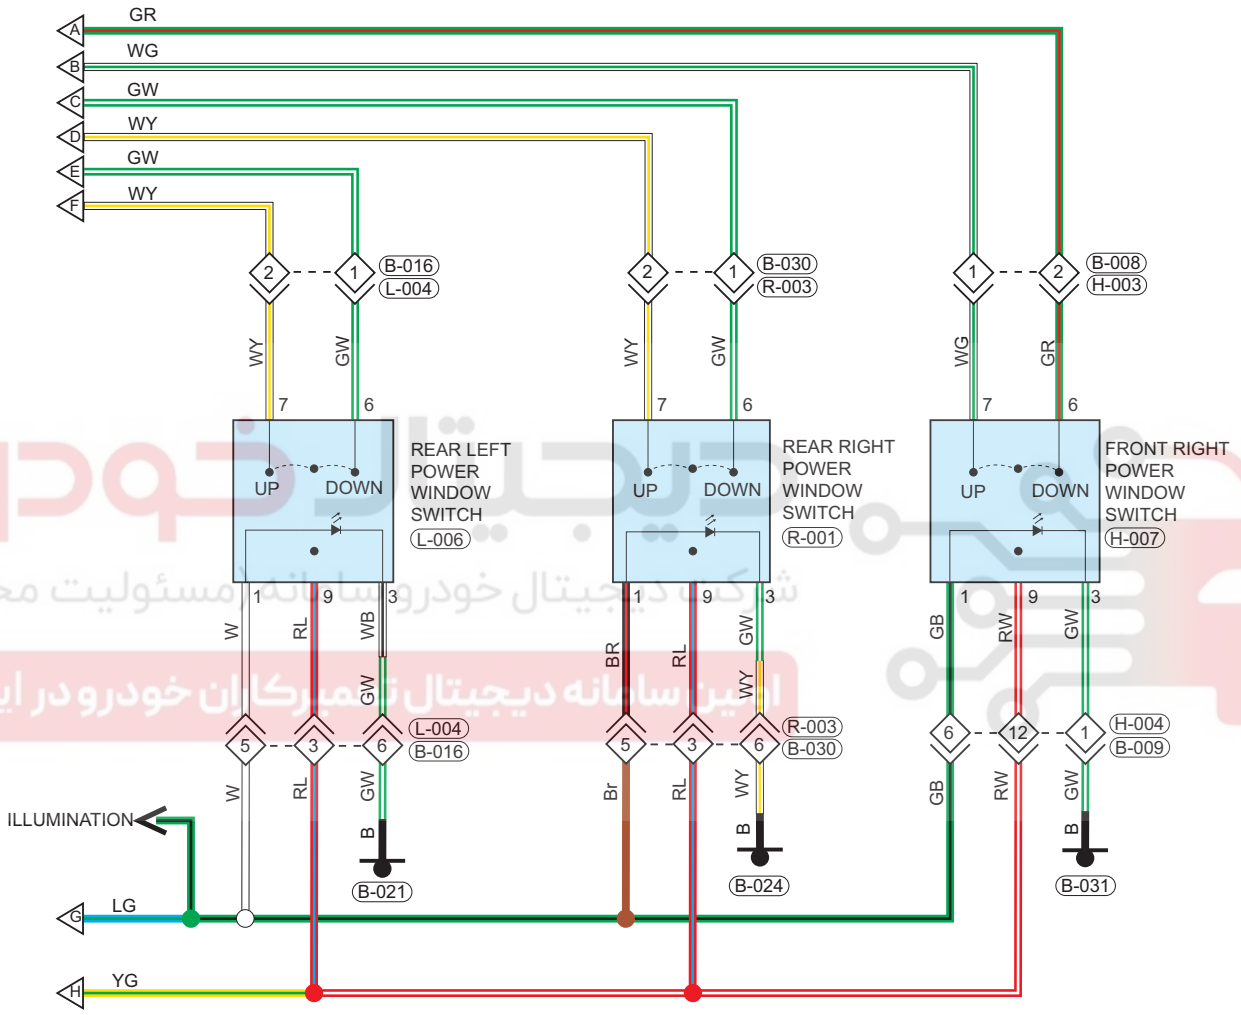

Circuit Diagram (Page 2 of 5)

09

ET11090750

Parts Location

Connector Code	See Page	Connector Code	See Page	Connector Code	See Page
B-003	08-17	B-006	08-17	F-002	08-19
B-013	08-17				

Location of Junction Connector

Connector Code	See Page	Connector Code	See Page	Connector Code	See Page
B-014, F-007	08-17, 08-19	B-012, F-006	08-17, 08-19		

Form of Connector

Connector Code	See Page	Connector Code	See Page	Connector Code	See Page
B-003	12-12	B-006	12-12	F-002	12-16
B-013	12-13	B-014, F-007	12-13	B-012, F-006	12-13

دیجیتال خودرو

شرکت دیجیتال خودرو سامانه (مسئولیت محدود)

اولین سامانه دیجیتال تعمیرکاران خودرو در ایران

Circuit Diagram (Page 3 of 5)

ET11090760

Parts Location

Connector Code	See Page	Connector Code	See Page	Connector Code	See Page
L-006	08-21	R-001	08-22	H-007	08-20
B-021	08-17	B-024	08-17	B-031	08-17

Location of Junction Connector

Connector Code	See Page	Connector Code	See Page	Connector Code	See Page
B-016, L-004	08-17, 08-21	B-030, R-003	08-17, 08-22	B-008, H-003	08-17, 08-20
H-004, B-009	08-20, 08-17				