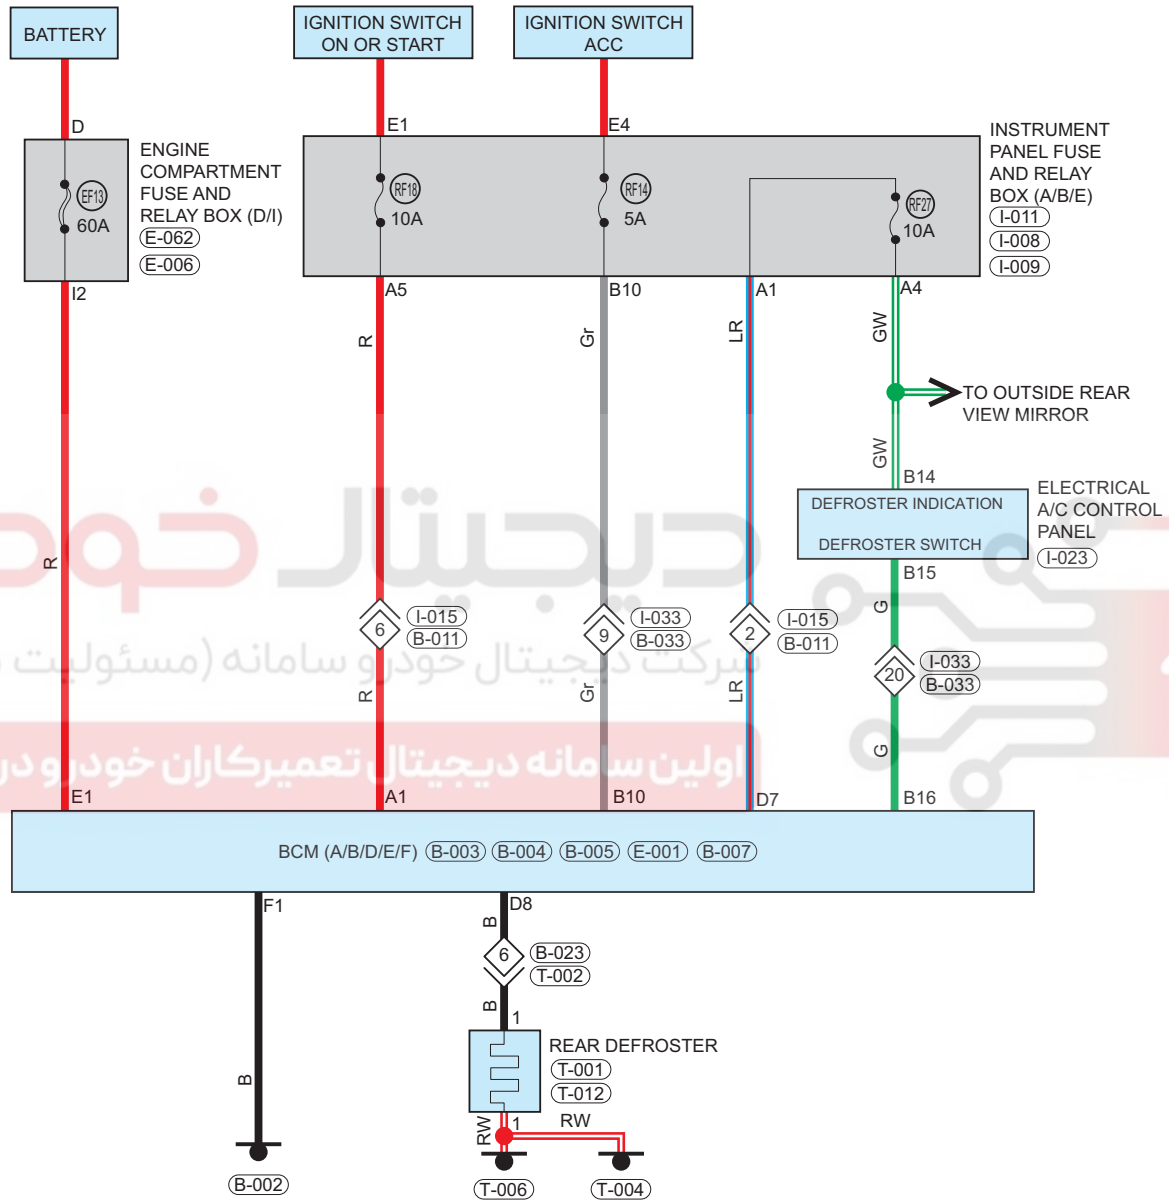

Fuse and Relay

Fuse/Relay	See Page	Fuse and Relay Box
EF13	06-5	Engine Compartment Fuse and Relay Box
RF14	06-12	Instrument Panel Fuse and Relay Box
RF18	06-12	Instrument Panel Fuse and Relay Box
RF27	06-12	Instrument Panel Fuse and Relay Box

Location of Junction Connector

Connector Code	See Page	Connector Code	See Page	Connector Code	See Page
I-050, K-009	08-12, 08-27	I-015, B-011	08-12, 08-17	I-033, B-033	08-12, 08-17
B-023, T-002	08-17, 08-23				

Form of Connector

Connector Code	See Page	Connector Code	See Page	Connector Code	See Page
E-062	12-4	E-006	12-2	I-011	12-8
I-008	12-8	I-009	12-8	K-004	12-21
B-003	12-12	B-004	12-12	B-005	12-12
E-001	12-2	B-007	12-12	B-002	12-12
T-001	12-19	T-012	12-19	T-006	12-19
T-004	12-19	I-050, K-009	12-11	I-015, B-011	12-9
I-033, B-033	12-10	B-023, T-002	12-14		

Circuit Diagram (Page 5 of 5)

w/ Electrical A/C

09

ET11090780