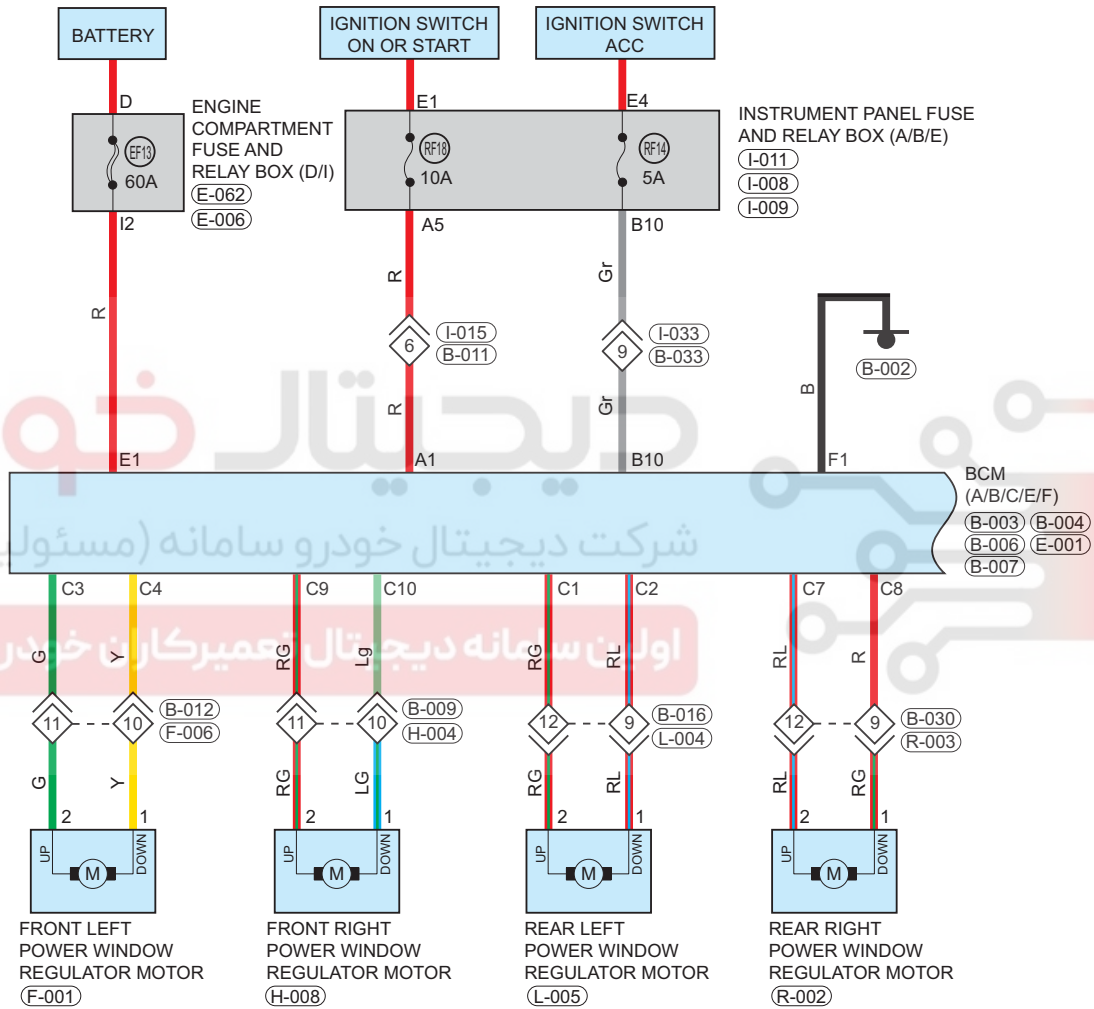

Windshield/Window Glass

Circuit Diagram (Page 1 of 5)

دیجیتال خودرو

شرکت دیجیتال خودرو سامانه (مسئولیت محدود)

اولین سامانه دیجیتال تعمیرکاران خودرو در ایران

09

Parts Location

Connector Code	See Page	Connector Code	See Page	Connector Code	See Page
E-062	08-4 (MT)	E-006	08-4 (MT)	E-001	08-4 (MT)
	08-7 (CVT)		08-7 (CVT)		08-7 (CVT)
I-008	08-12	I-009	08-12	B-002	08-17
B-003	08-17	B-004	08-17	B-006	08-17
I-011	08-12	B-007	08-17	F-001	08-19
H-008	08-20	L-005	08-21	R-002	08-22

Fuse and Relay

Fuse/Relay	See Page	Fuse and Relay Box
RF14	06-12	Instrument Panel Fuse and Relay Box
RF18	06-12	Instrument Panel Fuse and Relay Box
EF13	06-5	Engine Compartment Fuse and Relay Box

Location of Junction Connector

Connector Code	See Page	Connector Code	See Page	Connector Code	See Page
I-015, B-011	08-12, 08-17	I-033, B-033	08-12, 08-17	B-012, F-006	08-17, 08-19
B-009, H-004	08-17, 08-20	B-016, L-004	08-17, 08-21	B-030, R-003	08-17, 08-22

Form of Connector

Connector Code	See Page	Connector Code	See Page	Connector Code	See Page
E-062	12-4	E-006	12-2	I-011	12-8
I-008	12-8	I-009	12-8	B-002	12-12
B-003	12-12	B-004	12-12	B-006	12-12
E-001	12-2	B-007	12-12	F-001	12-16
H-008	12-17	L-005	12-18	R-002	12-18
I-015, B-011	12-9	I-033, B-033	12-10	B-012, F-006	12-13
B-009, H-004	12-13	B-016, L-004	12-13	B-030, R-003	12-14