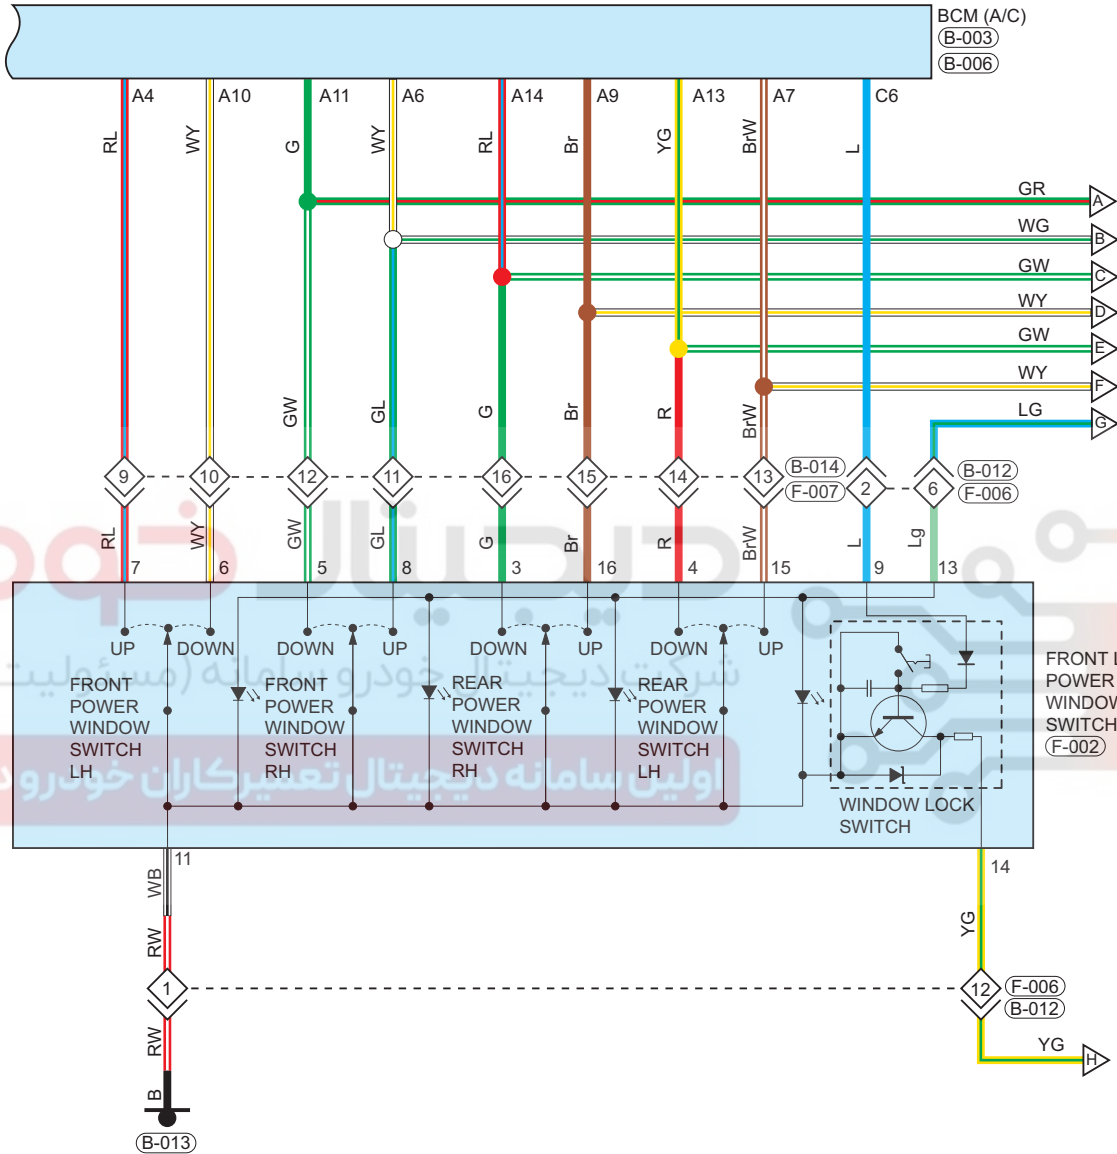

Circuit Diagram (Page 2 of 5)

09

ET11090750

Parts Location

Connector Code	See Page	Connector Code	See Page	Connector Code	See Page
B-003	08-17	B-006	08-17	F-002	08-19
B-013	08-17				

Location of Junction Connector

Connector Code	See Page	Connector Code	See Page	Connector Code	See Page
B-014, F-007	08-17, 08-19	B-012, F-006	08-17, 08-19		

Form of Connector

Connector Code	See Page	Connector Code	See Page	Connector Code	See Page
B-003	12-12	B-006	12-12	F-002	12-16
B-013	12-13	B-014, F-007	12-13	B-012, F-006	12-13

دیجیتال خودرو

شرکت دیجیتال خودرو سامانه (مسئولیت محدود)

اولین سامانه دیجیتال تعمیرکاران خودرو در ایران