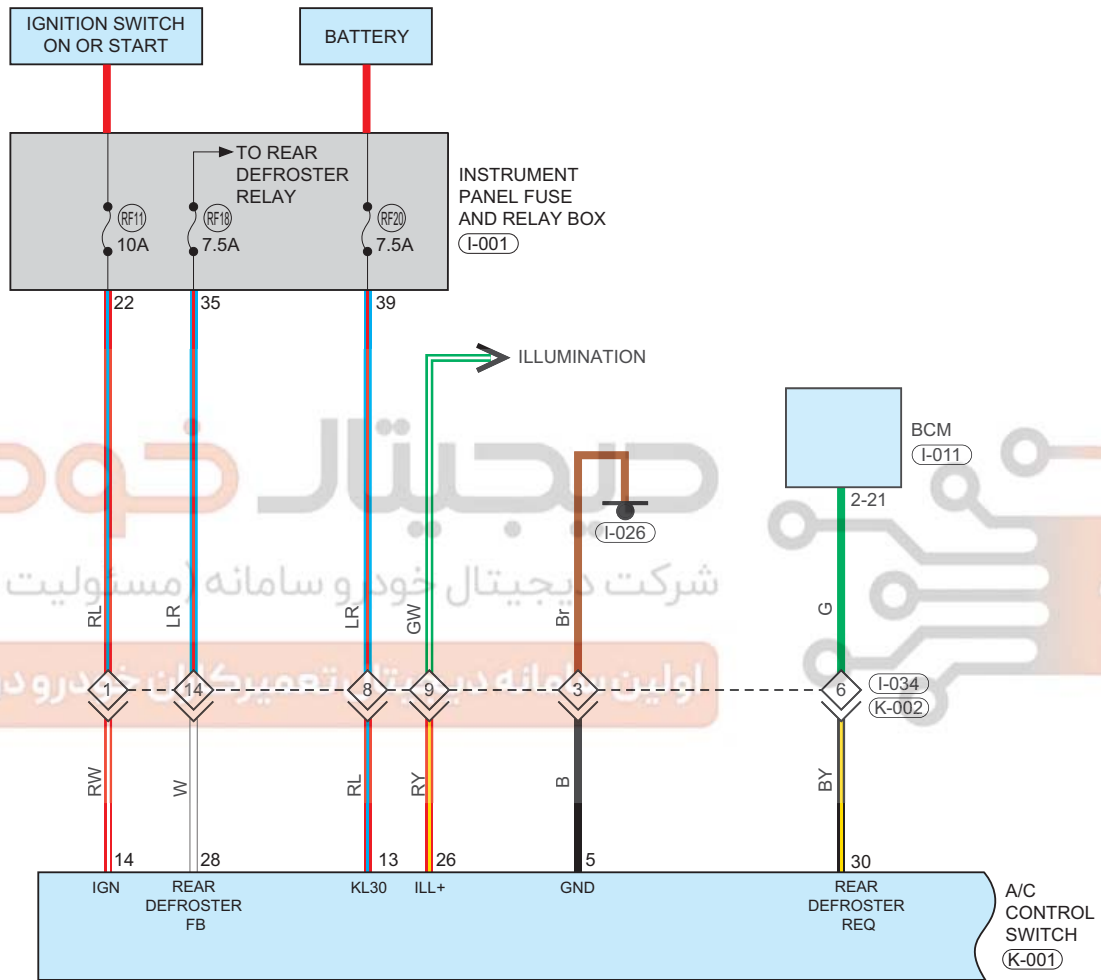

Circuit Diagram (Page 2 of 4)

09 - SYSTEM CIRCUITS

Parts Location

Connector Code	See Page	Connector Code	See Page	Connector Code	See Page
I-001	08-8	I-026	08-8	I-011	08-8
K-001	08-32				

Fuse and Relay

Fuse/Relay	See Page	Fuse and Relay Box
RF11	06-9	Instrument Panel Fuse And Relay Box
RF18	06-9	Instrument Panel Fuse And Relay Box
RF20	06-9	Instrument Panel Fuse And Relay Box

Location of Junction Connector

Connector Code	See Page	Connector Code	See Page	Connector Code	See Page
I-034, K-002	08-8				

Form of Connector

Connector Code	See Page	Connector Code	See Page	Connector Code	See Page
I-001	12-4	I-026	12-4	I-011	12-4
K-001	12-13	I-034, K-002	12-4		

اولین سامانه دیجیتال تعمیرکاران خودرو در ایران