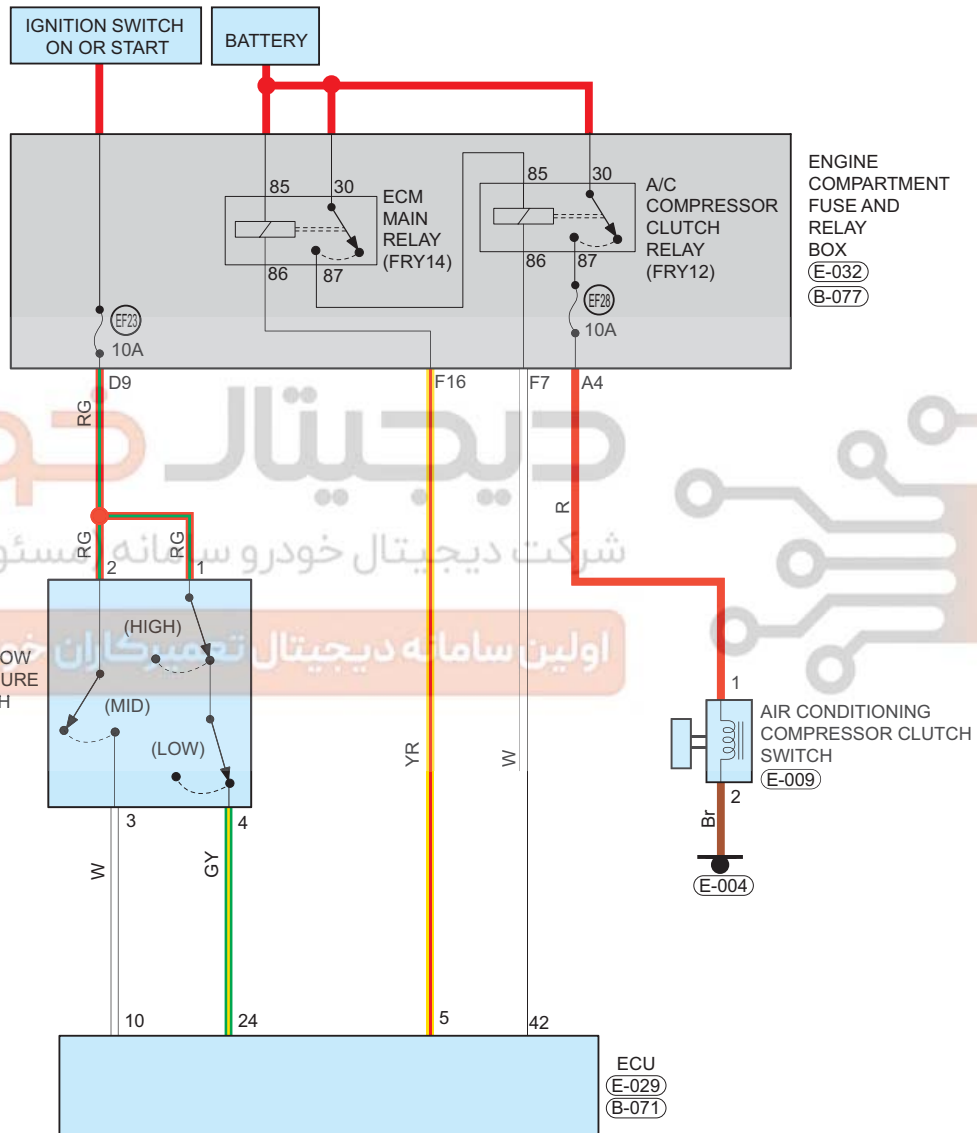

Electrical A/C System

Circuit Diagram (Page 1 of 4)

09 - SYSTEM CIRCUITS

Parts Location

Connector Code	See Page	Connector Code	See Page	Connector Code	See Page
E-032	08-3	B-077	08-12	B-002	08-12
E-009	08-3	E-029	08-3	B-071	08-12
E-004	08-3				

Fuse and Relay

Fuse/Relay	See Page	Fuse and Relay Box
EF23	06-2	Engine Compartment Fuse And Relay Box
EF28	06-2	Engine Compartment Fuse And Relay Box
ECM Main Relay (FRY14)	06-2	Engine Compartment Fuse And Relay Box
A/C Compressor Clutch Relay (FRY12)	06-2	Engine Compartment Fuse And Relay Box

Parts Location

Connector Code	See Page	Connector Code	See Page	Connector Code	See Page
I-001	08-8	I-026	08-8	I-011	08-8
K-001	08-32				

Fuse and Relay

Fuse/Relay	See Page	Fuse and Relay Box
RF11	06-9	Instrument Panel Fuse And Relay Box
RF18	06-9	Instrument Panel Fuse And Relay Box
RF20	06-9	Instrument Panel Fuse And Relay Box