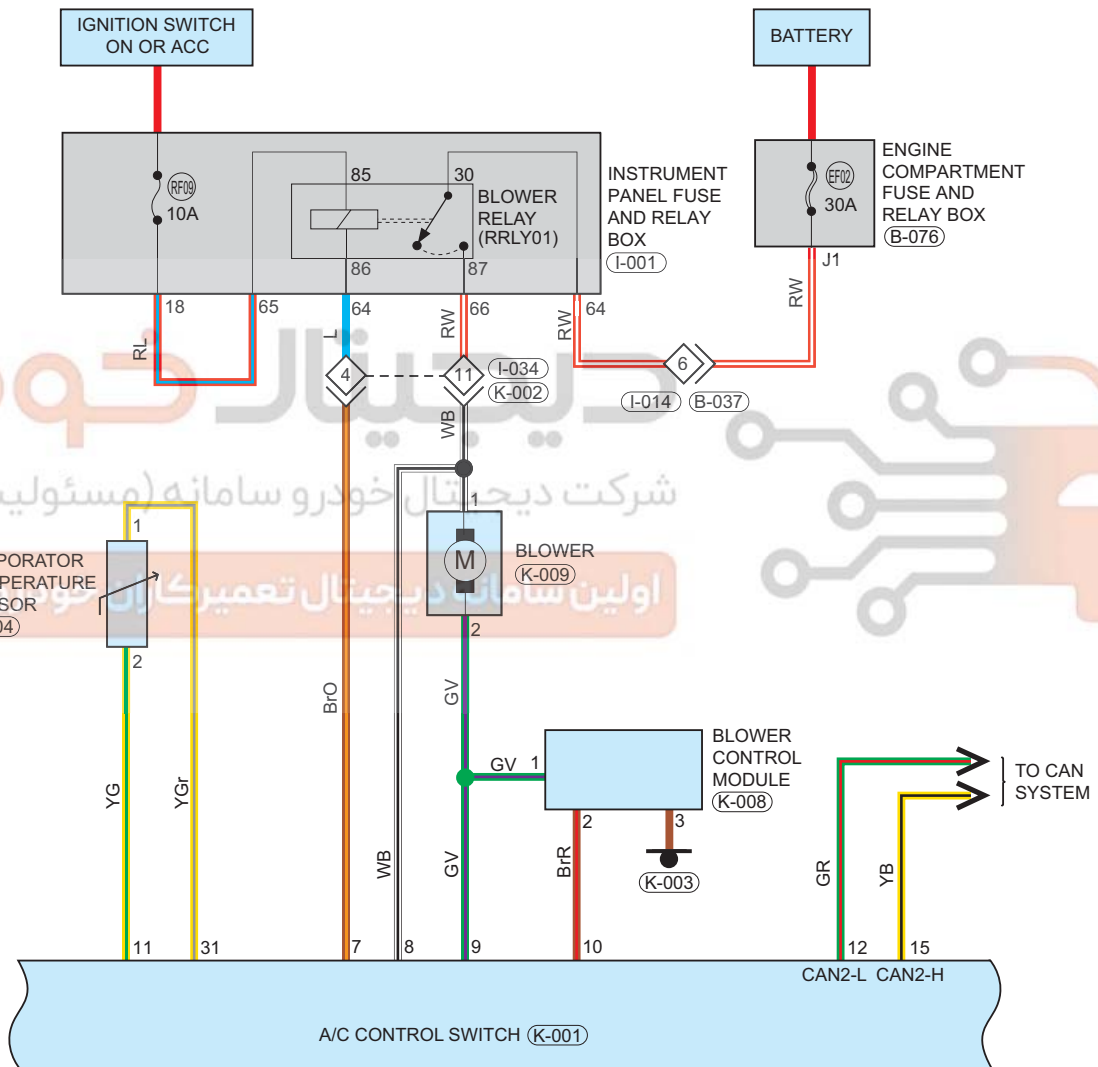

Parts Location

Connector Code	See Page	Connector Code	See Page	Connector Code	See Page
I-001	08-8	I-026	08-8	I-011	08-8
K-001	08-32				

Fuse and Relay

Fuse/Relay	See Page	Fuse and Relay Box
RF11	06-9	Instrument Panel Fuse And Relay Box
RF18	06-9	Instrument Panel Fuse And Relay Box
RF20	06-9	Instrument Panel Fuse And Relay Box

Location of Junction Connector

Connector Code	See Page	Connector Code	See Page	Connector Code	See Page
I-034, K-002	08-8				

Form of Connector

Connector Code	See Page	Connector Code	See Page	Connector Code	See Page
I-001	12-4	I-026	12-4	I-011	12-4
K-001	12-13	I-034, K-002	12-4		

اولین سامانه دیجیتال تعمیرکاران خودرو در ایران

Circuit Diagram (Page 3 of 4)

09 - SYSTEM CIRCUITS

Parts Location

Connector Code	See Page	Connector Code	See Page	Connector Code	See Page
I-001	08-8	B-076	08-12	K-004	08-32
K-009	08-32	K-008	08-32	K-003	08-32
K-001	08-32				