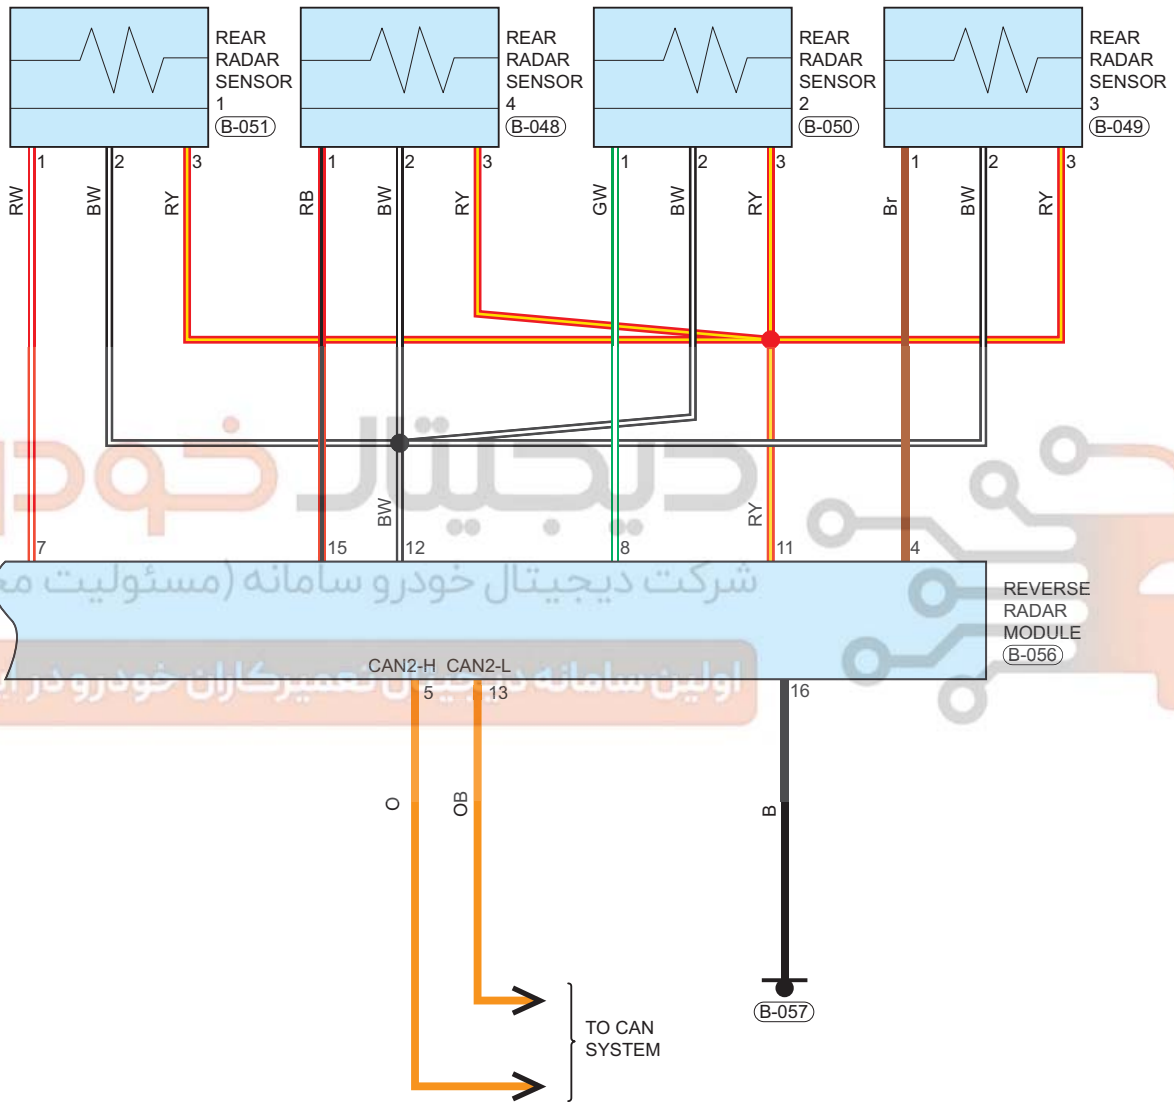

## Location of Junction Connector

| Connector Code | See Page     | Connector Code | See Page     | Connector Code | See Page     |
|----------------|--------------|----------------|--------------|----------------|--------------|
| I-003, B-009   | 08-13, 08-16 | E-009, E-052   | 08-3, 08-7   | T-001, B-043   | 08-24, 08-16 |
| E-047, I-020   | 08-7, 08-13  | B-047, I-026   | 08-19, 08-13 | E-509, E-552   | 08-5, 08-10  |

## Form of Connector

| Connector Code | See Page | Connector Code | See Page | Connector Code | See Page |
|----------------|----------|----------------|----------|----------------|----------|
| I-002          | 12-9     | B-056          | 12-14    | E-027          | 12-2     |
| E-102          | 12-6     | I-037          | 12-10    | T-006          | 12-19    |
| B-041          | 12-13    | E-047, I-020   | 12-3     | B-047, I-026   | 12-13    |
| I-003, B-009   | 12-9     | E-009, E-052   | 12-2     | T-001, B-043   | 12-19    |
| E-509, E-552   | 12-6     |                |          |                |          |

Circuit Diagram (Page 2 of 5)

FOR 4 SENSORS