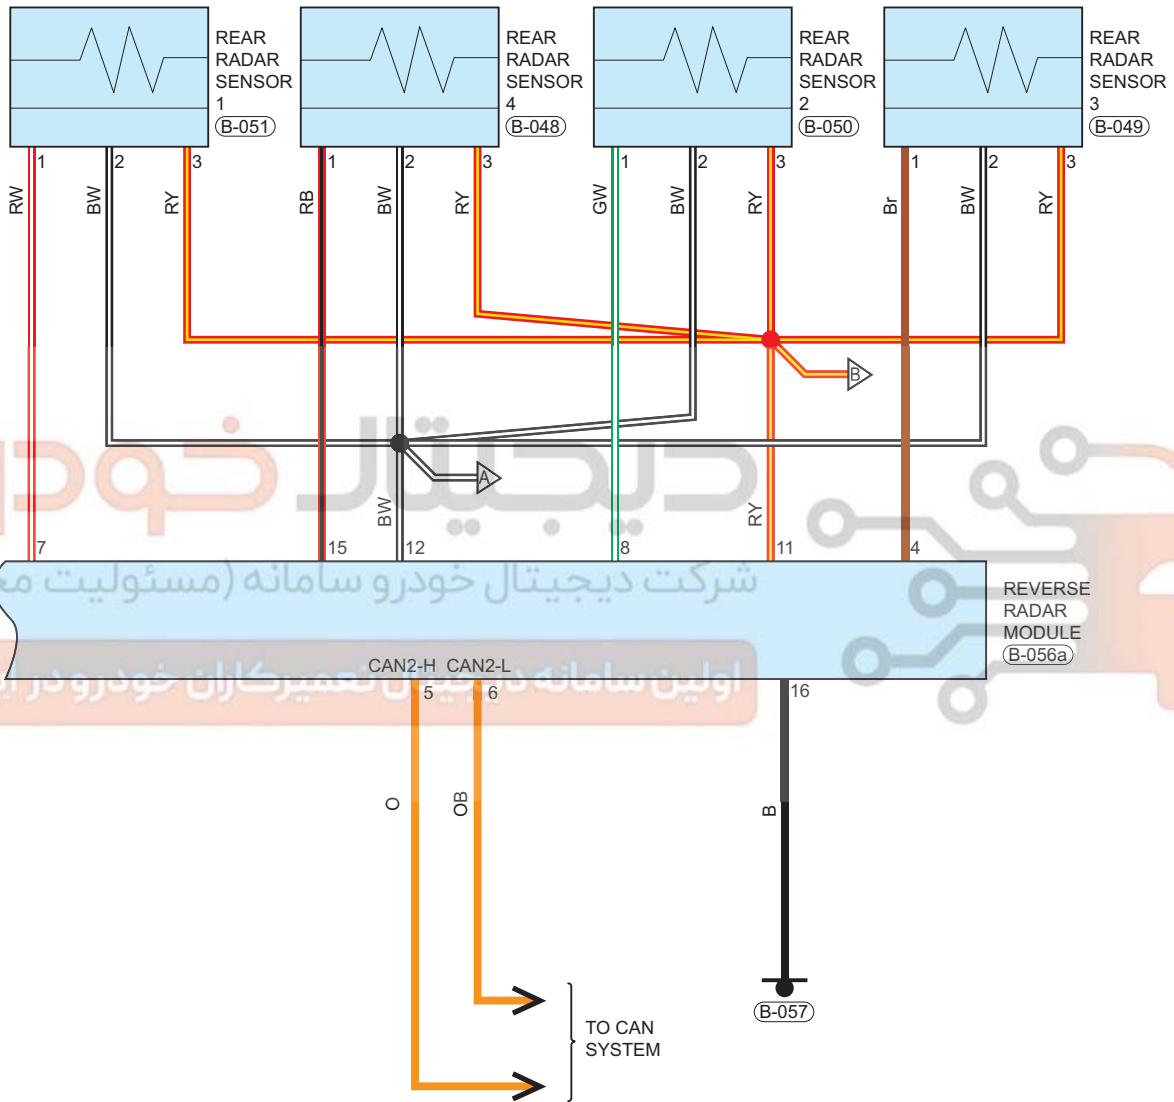

## Fuse and Relay

| Fuse/Relay          | See Page | Fuse and Relay Box                    |
|---------------------|----------|---------------------------------------|
| RF01                | 06-13    | Instrument Panel Fuse and Relay Box A |
| RF03                | 06-13    | Instrument Panel Fuse and Relay Box A |
| RF28                | 06-18    | Instrument Panel Fuse and Relay Box B |
| Back-up Light Relay | 06-18    | Instrument Panel Fuse and Relay Box B |

## Location of Junction Connector

| Connector Code | See Page     | Connector Code | See Page     | Connector Code | See Page     |
|----------------|--------------|----------------|--------------|----------------|--------------|
| I-003, B-009   | 08-13, 08-16 | T-001, B-043   | 08-24, 08-16 | B-047, I-026   | 08-19, 08-13 |

## Form of Connector

| Connector Code | See Page | Connector Code | See Page | Connector Code | See Page |
|----------------|----------|----------------|----------|----------------|----------|
| I-002          | 12-9     | I-019          | 12-9     | I-006          | 12-9     |
| T-006          | 12-19    | B-041          | 12-13    | I-037          | 12-10    |
| B-056a         | 12-14    | I-003, B-009   | 12-9     | T-001, B-043   | 12-19    |
| B-047, I-026   | 12-13    |                |          |                |          |

Circuit Diagram (Page 4 of 5)

FOR 8 SENSORS