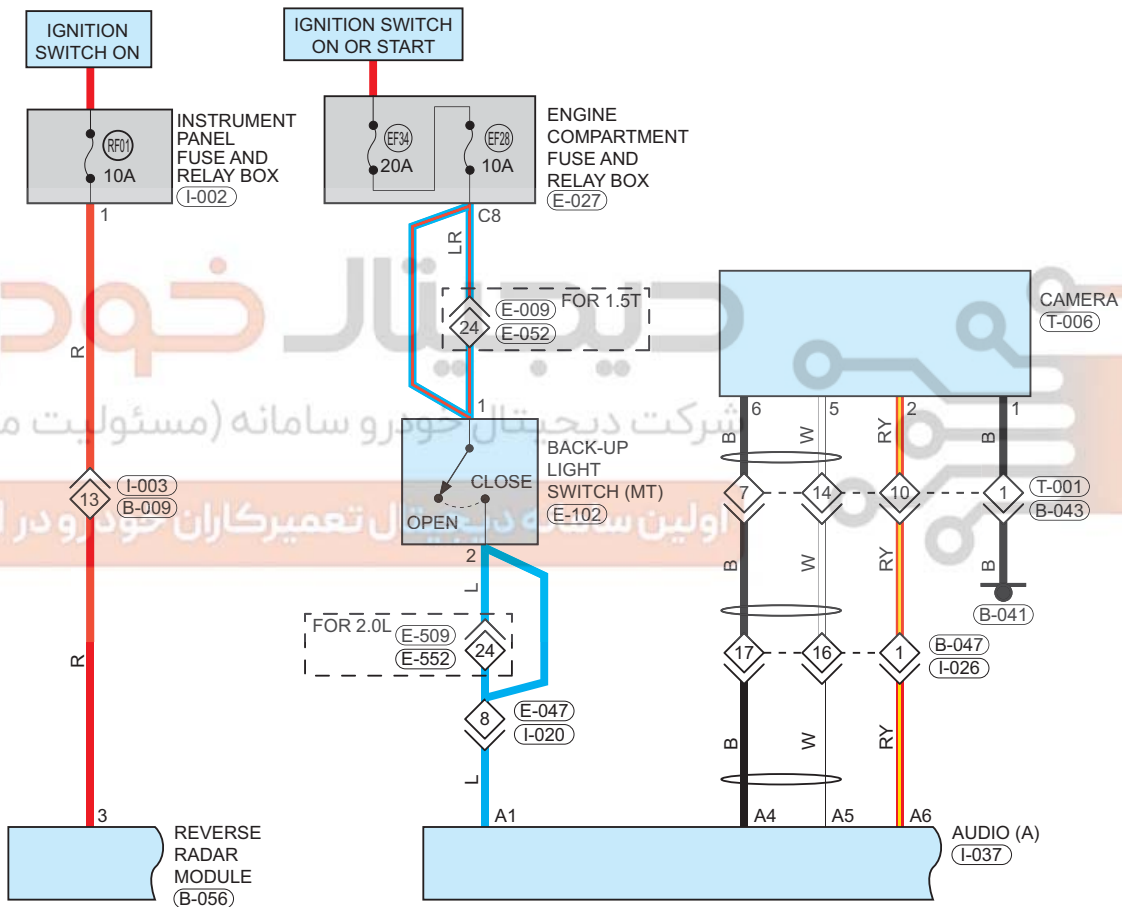

# Radar System

Circuit Diagram (Page 1 of 5)

FOR 4 SENSORS

## 09 - SYSTEM CIRCUITS

## Parts Location

| Connector Code | See Page | Connector Code | See Page | Connector Code | See Page |
|----------------|----------|----------------|----------|----------------|----------|
| I-002          | 08-13    | B-056          | 08-16    | E-027          | 08-3     |
| E-102          | 08-7     | I-037          | 08-13    | T-006          | 08-24    |
| B-041          | 08-16    |                |          |                |          |