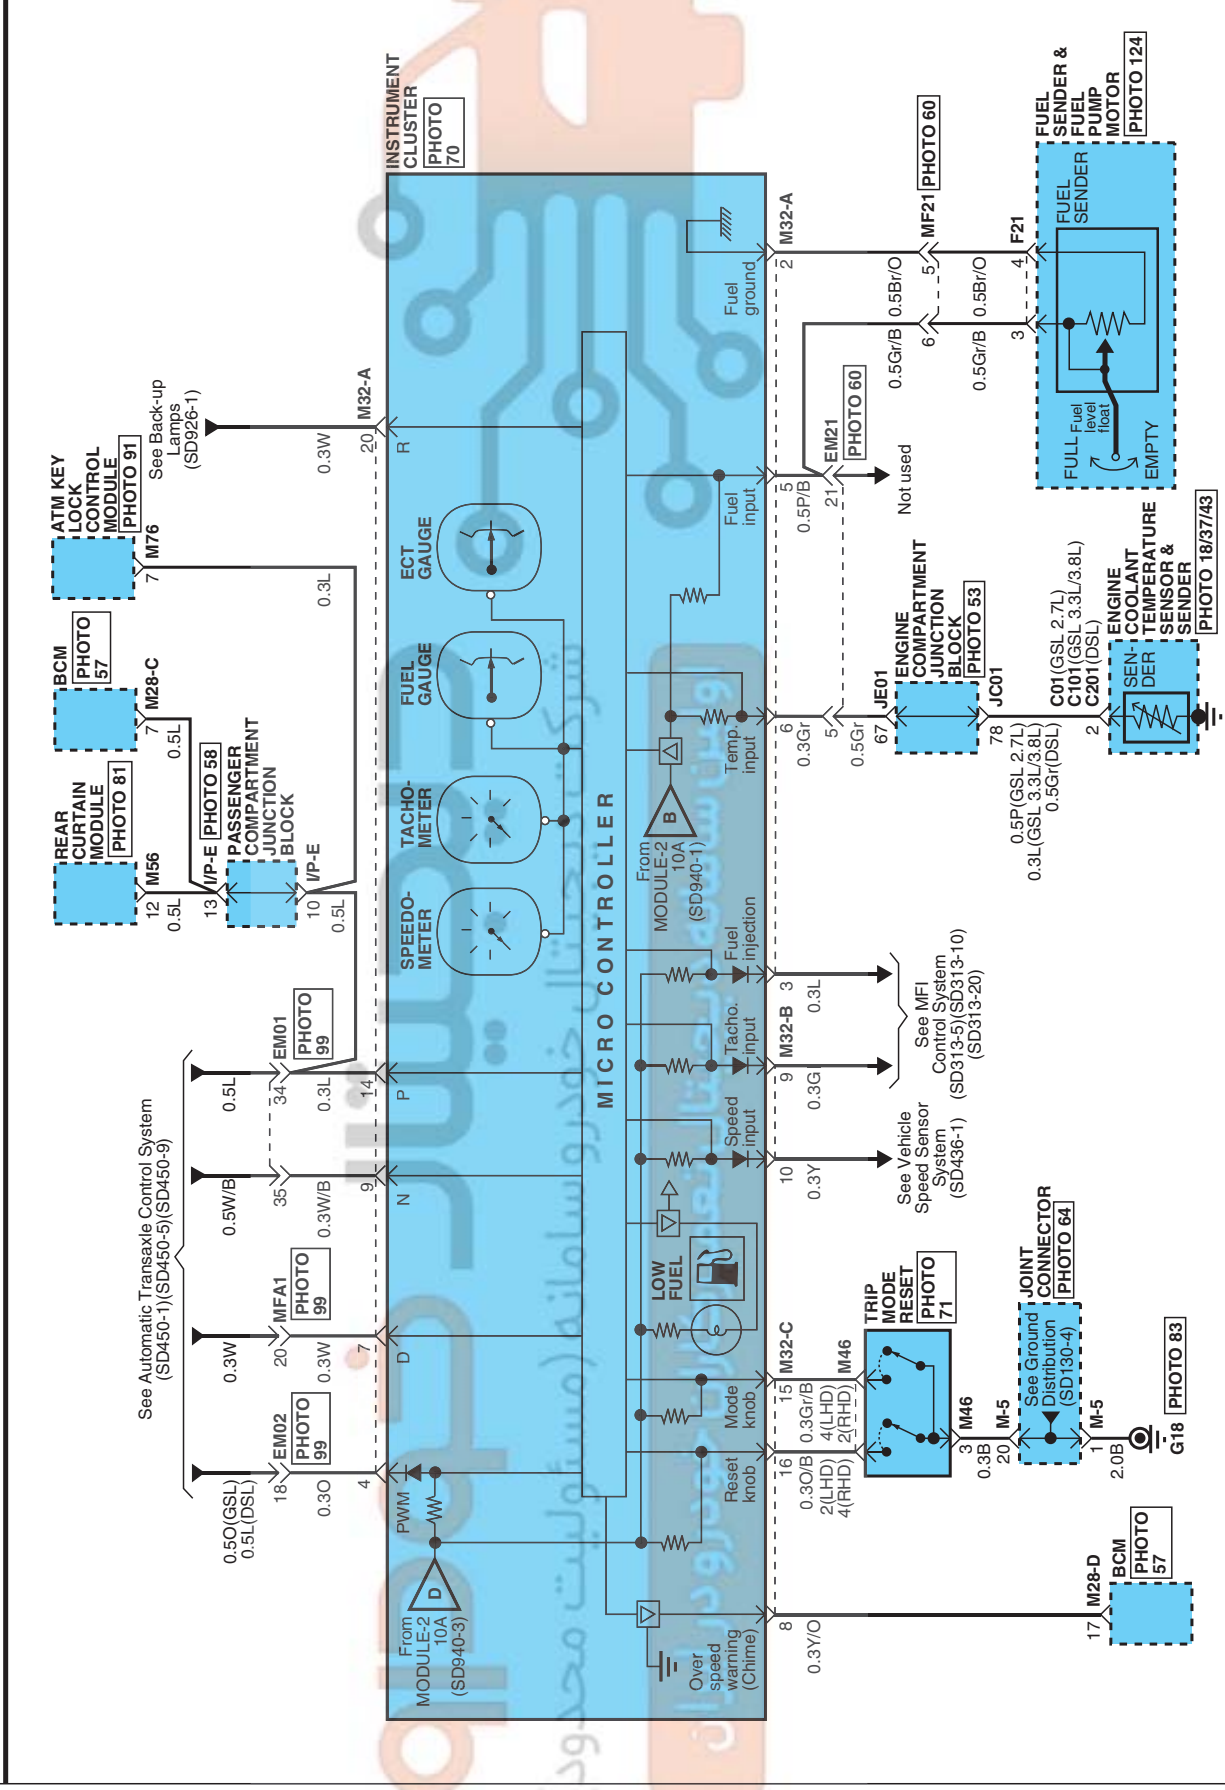

INDICATORS & GAUGES

E7F60645

INDICATORS & GAUGES (SUPER VISION TYPE) (1)

SD940-1

INDICATORS & GAUGES

INDICATORS & GAUGES (SUPER VISION TYPE) (2)

SD940-2

ETGSD7940BL

INDICATORS & GAUGES

INDICATORS & GAUGES (SUPER VISION TYPE) (3)

SD940-3

INDICATORS & GAUGES

INDICATORS & GAUGES (SUPER VISION TYPE) (4)

SD940-4

ET/GSD/940DL

INDICATORS & GAUGES

INDICATORS & GAUGES (SUPER VISION TYPE) (5)

| C01/C201 |               | C11/C111/C211 |                    | C101 |                    | E32 |                    |
|----------|---------------|---------------|--------------------|------|--------------------|-----|--------------------|
|          | KUM_WTS_03F_B |               | KUM_NMWP_01F_B     |      | KUM_62Z_03F_B_WTS  |     | AMP_JPT_02F_B_CLIP |
|          | E41           |               | KET_250_01F_B_CLIP |      | KUM_62Z_03F_B_WTS  |     | AMP_EJWP_02F_B     |
|          | E67           |               | BOS_ESP_46F_B_L    |      | KET_250_01F_B_CLIP |     | AMP_EJWP_02F_B     |
|          | M32-A         |               | AMP_MCP_E_04F_B    |      | AMP_0407_16F_W_040 |     | AMP_0407_22F_W_HD  |
|          | M56           |               | AMP_040M2_16F_B    |      | AMP_040M1_16F_B    |     | KET_91A_09F_W      |
|          | AMP_070_14F_W |               | AMP_070_14F_W      |      | AMP_070_14F_W      |     | AMP_070_14F_W      |