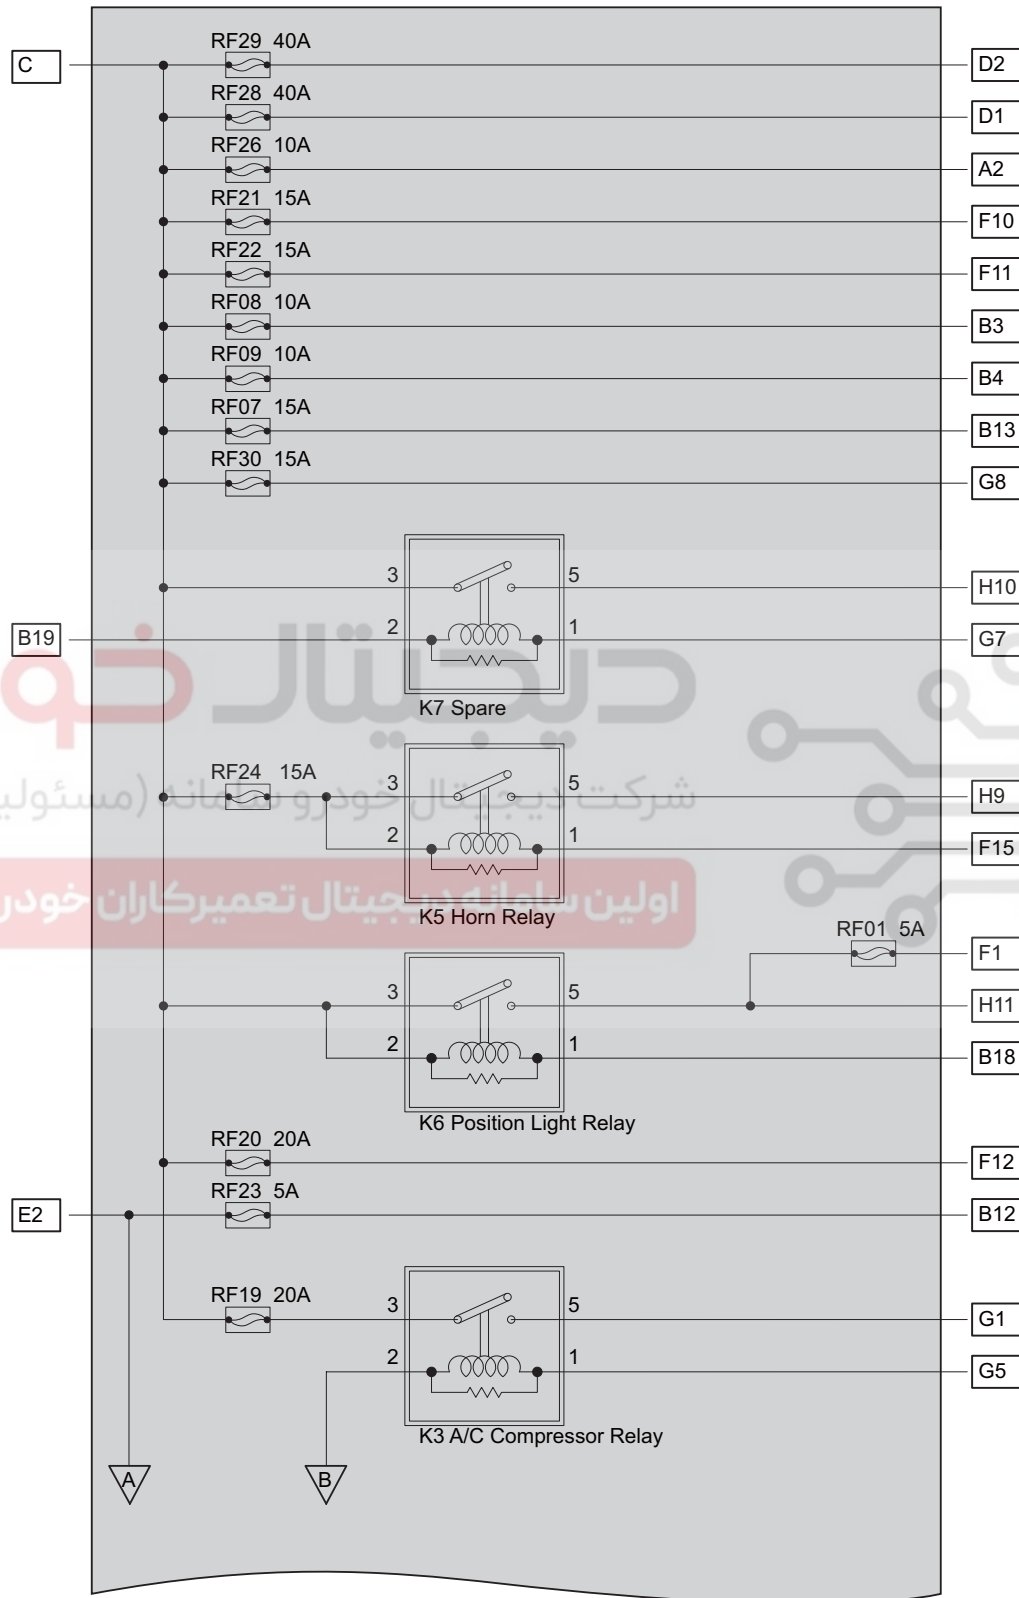

Instrument Panel Fuse and Relay Box

Location of Instrument Panel Fuse and Relay Box

06

ET11060100

Fuse and Relay Layout in Instrument Panel Fuse and Relay Box

ET11060110

Instrument Panel Fuse Description

No.	Description	No.	Description
RF01	Backlights Adjustment	RF16	Seat Heater Switch (If Equipped)
RF02	Vehicle Speed Sensor (for MT Model)/ Brake Switch	RF17	TCU (for CVT Model)/ECM/Immobilizer Control Module/A/C Pressure Switch
RF03	ABS Control Module	RF18	BCM
RF04	Automatic A/C Control Panel/Speed Resistor	RF19	A/C Compressor Relay
RF05	Cigarette Lighter	RF20	Sliding Roof (If Equipped)
RF06	Instrument Cluster	RF21	Key Switch
RF07	Radio Receiver	RF22	Reserve
RF08	Data Link Connector/Combination Light Switch/Front Fog Light Switch/Rear Fog Light Switch/Hazard Light Switch	RF23	Sliding Roof Switches (If Equipped)
RF09	Instrument Cluster	RF24	Horn Relay
RF10	Rear Wiper Motor/Rear Washer Motor	RF25	Automatic A/C Control Panel/Inner and Outer Circulation Motor
RF11	Wiper and Washer Switch/Front Wiper Motor/Front Washer Motor	RF26	Immobilizer Control Module/Security Indicator
RF12	Relay Coils of A/C Compressor/Fuel Pump/Low Beam/High Beam	RF27	Outside Rear View Mirror Heating (If Equipped)/Automatic A/C Control Panel/ Electrical A/C Control Panel
RF13	SRS Control Module	RF28	Ignition Switch AM2
RF14	Radio Receiver/BCM	RF29	Ignition Switch AM1
RF15	Power Outside Rear View Mirror Adjustment Switch	RF30	Backup Power Supply

View of Instrument Panel Fuse and Relay Box

Front View

06

ET11060120

Back View

06

دیجیتال خودرو
شرکت دیجیتال خودرو (مسئولیت محدود)
اولین سامانه دیجیتال در کارخان خودرو در ایران

ET11060130

Instrument Panel Fuse and Relay Box Inner Circuit

Circuit Diagram (Page 1 of 2)

ET11060140

06

Circuit Diagram (Page 2 of 2)

ET11060150