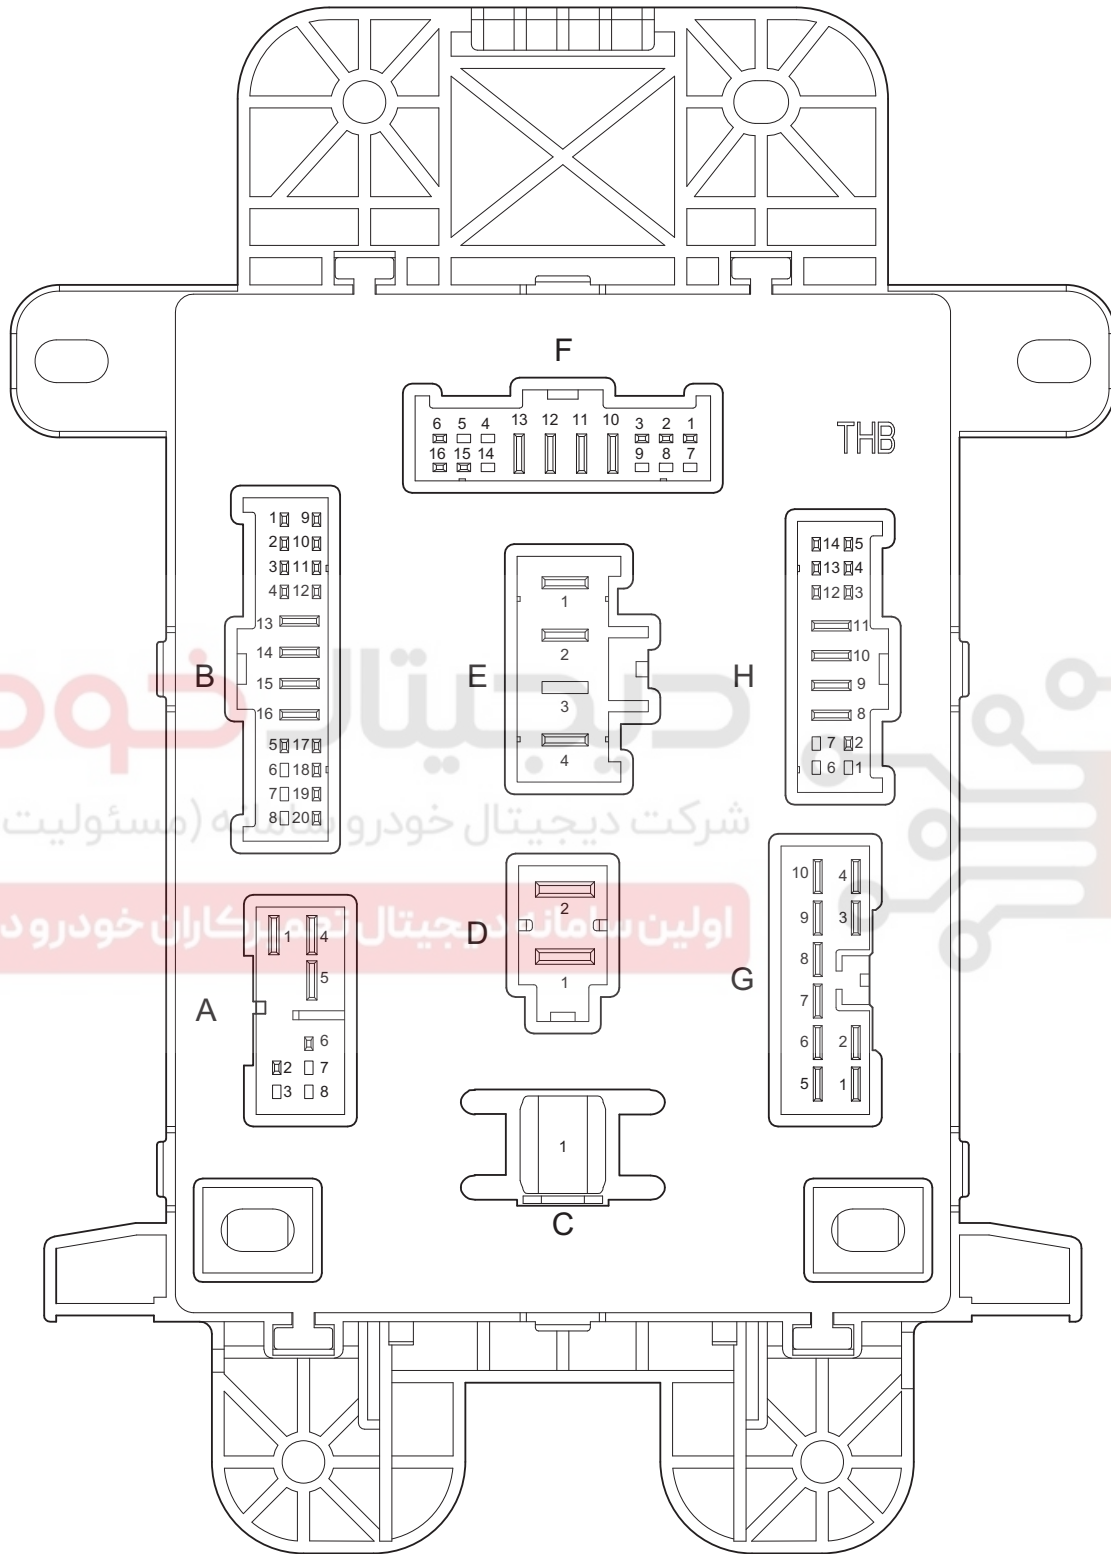

Instrument Panel Fuse and Relay Box

Location of Instrument Panel Fuse and Relay Box

06

ET11060100

Fuse and Relay Layout in Instrument Panel Fuse and Relay Box

ET11060110

Instrument Panel Fuse Description

No.	Description	No.	Description
RF01	Backlights Adjustment	RF16	Seat Heater Switch (If Equipped)
RF02	Vehicle Speed Sensor (for MT Model)/ Brake Switch	RF17	TCU (for CVT Model)/ECM/Immobilizer Control Module/A/C Pressure Switch
RF03	ABS Control Module	RF18	BCM
RF04	Automatic A/C Control Panel/Speed Resistor	RF19	A/C Compressor Relay
RF05	Cigarette Lighter	RF20	Sliding Roof (If Equipped)
RF06	Instrument Cluster	RF21	Key Switch
RF07	Radio Receiver	RF22	Reserve
RF08	Data Link Connector/Combination Light Switch/Front Fog Light Switch/Rear Fog Light Switch/Hazard Light Switch	RF23	Sliding Roof Switches (If Equipped)
RF09	Instrument Cluster	RF24	Horn Relay
RF10	Rear Wiper Motor/Rear Washer Motor	RF25	Automatic A/C Control Panel/Inner and Outer Circulation Motor
RF11	Wiper and Washer Switch/Front Wiper Motor/Front Washer Motor	RF26	Immobilizer Control Module/Security Indicator
RF12	Relay Coils of A/C Compressor/Fuel Pump/Low Beam/High Beam	RF27	Outside Rear View Mirror Heating (If Equipped)/Automatic A/C Control Panel/ Electrical A/C Control Panel
RF13	SRS Control Module	RF28	Ignition Switch AM2
RF14	Radio Receiver/BCM	RF29	Ignition Switch AM1
RF15	Power Outside Rear View Mirror Adjustment Switch	RF30	Backup Power Supply

View of Instrument Panel Fuse and Relay Box

Front View

06

ET11060120

Back View

06

دیجیتال خودرو
شرکت دیجیتال خودرو (مسئولیت محدود)
اولین سامانه دیجیتال در کارخان خودرو در ایران

ET11060130

Instrument Panel Fuse and Relay Box Inner Circuit

Circuit Diagram (Page 1 of 2)

ET11060140

06

Circuit Diagram (Page 2 of 2)

ET11060150