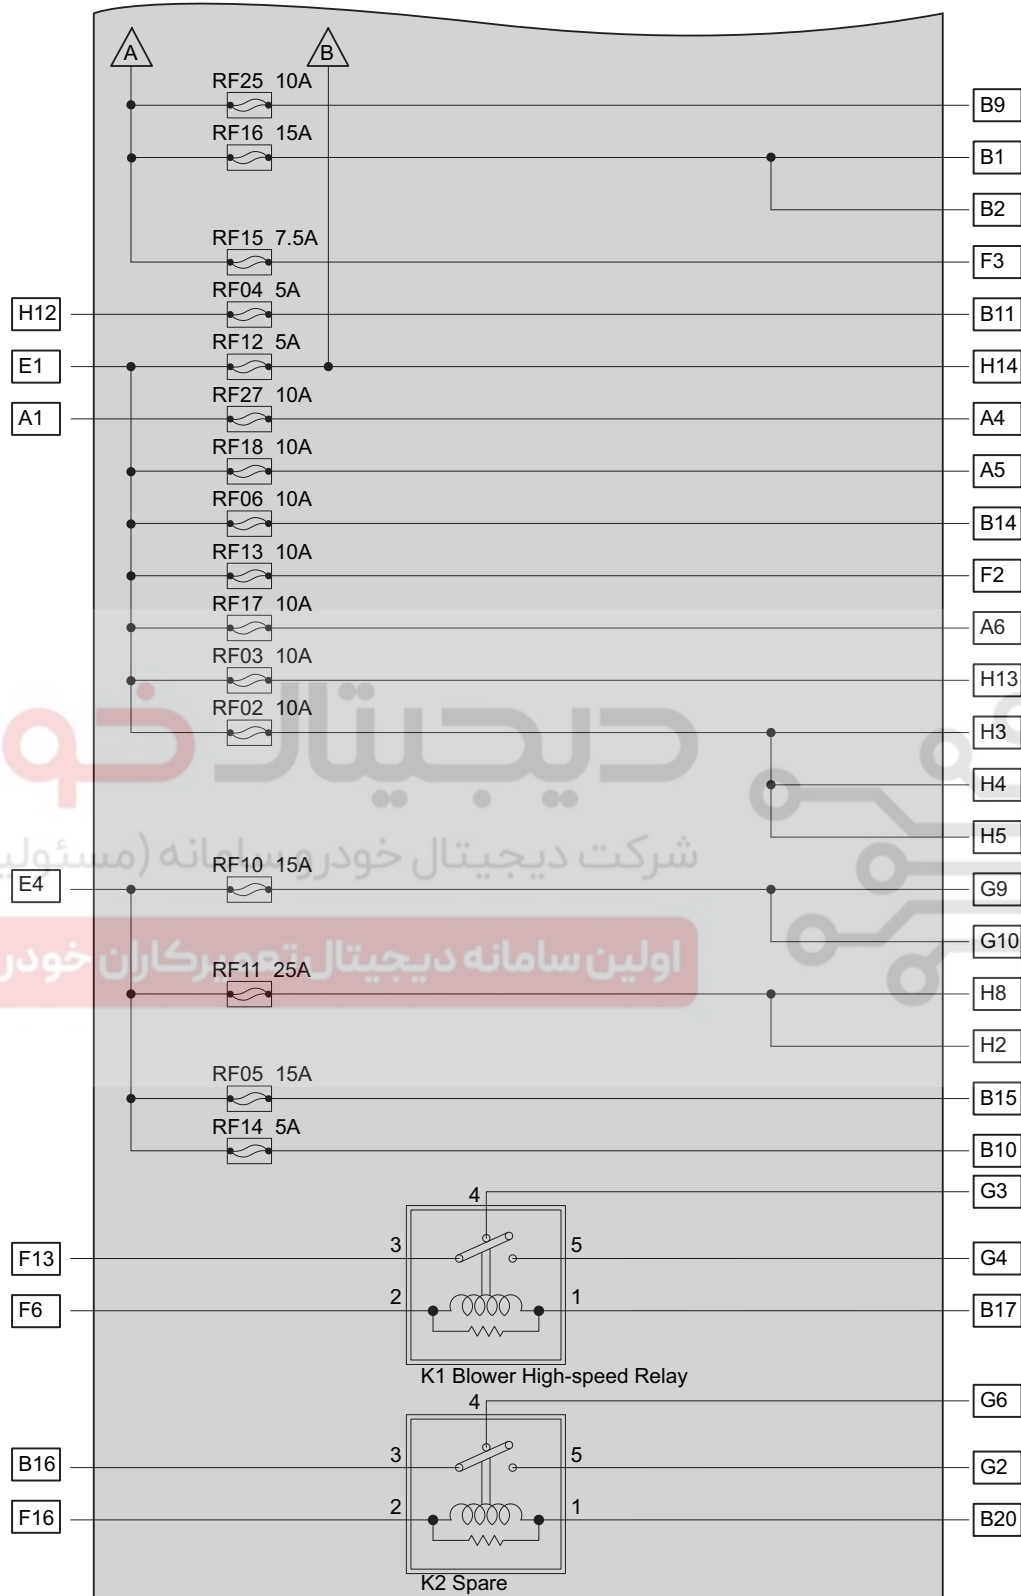

Instrument Panel Fuse and Relay Box

Location of Instrument Panel Fuse and Relay Box

06

ET11060100

Fuse and Relay Layout in Instrument Panel Fuse and Relay Box

ET11060110

Instrument Panel Fuse Description

No.	Description	No.	Description
RF01	Backlights Adjustment	RF16	Seat Heater Switch (If Equipped)
RF02	Vehicle Speed Sensor (for MT Model)/ Brake Switch	RF17	TCU (for CVT Model)/ECM/Immobilizer Control Module/A/C Pressure Switch
RF03	ABS Control Module	RF18	BCM
RF04	Automatic A/C Control Panel/Speed Resistor	RF19	A/C Compressor Relay
RF05	Cigarette Lighter	RF20	Sliding Roof (If Equipped)
RF06	Instrument Cluster	RF21	Key Switch
RF07	Radio Receiver	RF22	Reserve
RF08	Data Link Connector/Combination Light Switch/Front Fog Light Switch/Rear Fog Light Switch/Hazard Light Switch	RF23	Sliding Roof Switches (If Equipped)
RF09	Instrument Cluster	RF24	Horn Relay
RF10	Rear Wiper Motor/Rear Washer Motor	RF25	Automatic A/C Control Panel/Inner and Outer Circulation Motor
RF11	Wiper and Washer Switch/Front Wiper Motor/Front Washer Motor	RF26	Immobilizer Control Module/Security Indicator
RF12	Relay Coils of A/C Compressor/Fuel Pump/Low Beam/High Beam	RF27	Outside Rear View Mirror Heating (If Equipped)/Automatic A/C Control Panel/ Electrical A/C Control Panel
RF13	SRS Control Module	RF28	Ignition Switch AM2
RF14	Radio Receiver/BCM	RF29	Ignition Switch AM1
RF15	Power Outside Rear View Mirror Adjustment Switch	RF30	Backup Power Supply

Instrument Panel Fuse and Relay Box Inner Circuit

Circuit Diagram (Page 1 of 2)

ET11060140

06

Circuit Diagram (Page 2 of 2)

ET11060150