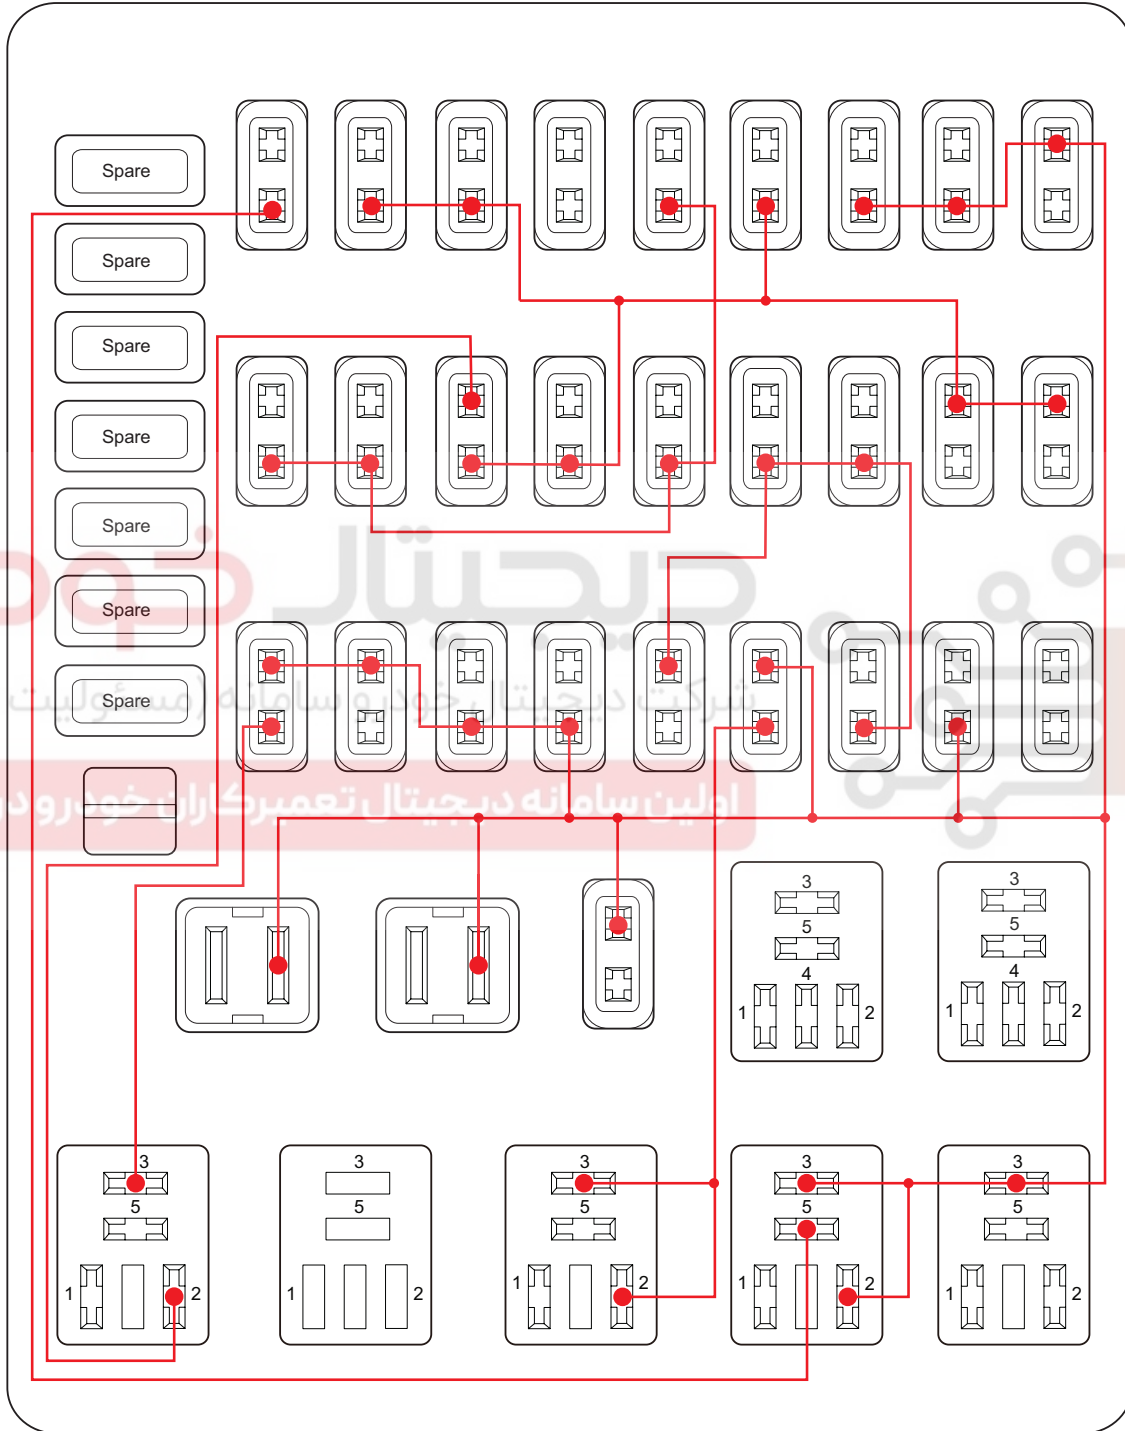

Instrument Panel Fuse and Relay Box

Location of Instrument Panel Fuse and Relay Box

06

ET11060100

Fuse and Relay Layout in Instrument Panel Fuse and Relay Box

ET11060110

Instrument Panel Fuse Description

No.	Description	No.	Description
RF01	Backlights Adjustment	RF16	Seat Heater Switch (If Equipped)
RF02	Vehicle Speed Sensor (for MT Model)/ Brake Switch	RF17	TCU (for CVT Model)/ECM/Immobilizer Control Module/A/C Pressure Switch
RF03	ABS Control Module	RF18	BCM
RF04	Automatic A/C Control Panel/Speed Resistor	RF19	A/C Compressor Relay
RF05	Cigarette Lighter	RF20	Sliding Roof (If Equipped)
RF06	Instrument Cluster	RF21	Key Switch
RF07	Radio Receiver	RF22	Reserve
RF08	Data Link Connector/Combination Light Switch/Front Fog Light Switch/Rear Fog Light Switch/Hazard Light Switch	RF23	Sliding Roof Switches (If Equipped)
RF09	Instrument Cluster	RF24	Horn Relay
RF10	Rear Wiper Motor/Rear Washer Motor	RF25	Automatic A/C Control Panel/Inner and Outer Circulation Motor
RF11	Wiper and Washer Switch/Front Wiper Motor/Front Washer Motor	RF26	Immobilizer Control Module/Security Indicator
RF12	Relay Coils of A/C Compressor/Fuel Pump/Low Beam/High Beam	RF27	Outside Rear View Mirror Heating (If Equipped)/Automatic A/C Control Panel/ Electrical A/C Control Panel
RF13	SRS Control Module	RF28	Ignition Switch AM2
RF14	Radio Receiver/BCM	RF29	Ignition Switch AM1
RF15	Power Outside Rear View Mirror Adjustment Switch	RF30	Backup Power Supply

View of Instrument Panel Fuse and Relay Box

Front View

06

ET11060120

Back View

06

دیجیتال خودرو
شرکت دیجیتال خودرو (مسئولیت محدود)
اولین سامانه دیجیتال در کارخان خودرو در ایران

ET11060130

Instrument Panel Fuse and Relay Box Inner Circuit

Circuit Diagram (Page 1 of 2)

ET11060140

06

Circuit Diagram (Page 2 of 2)

ET11060150