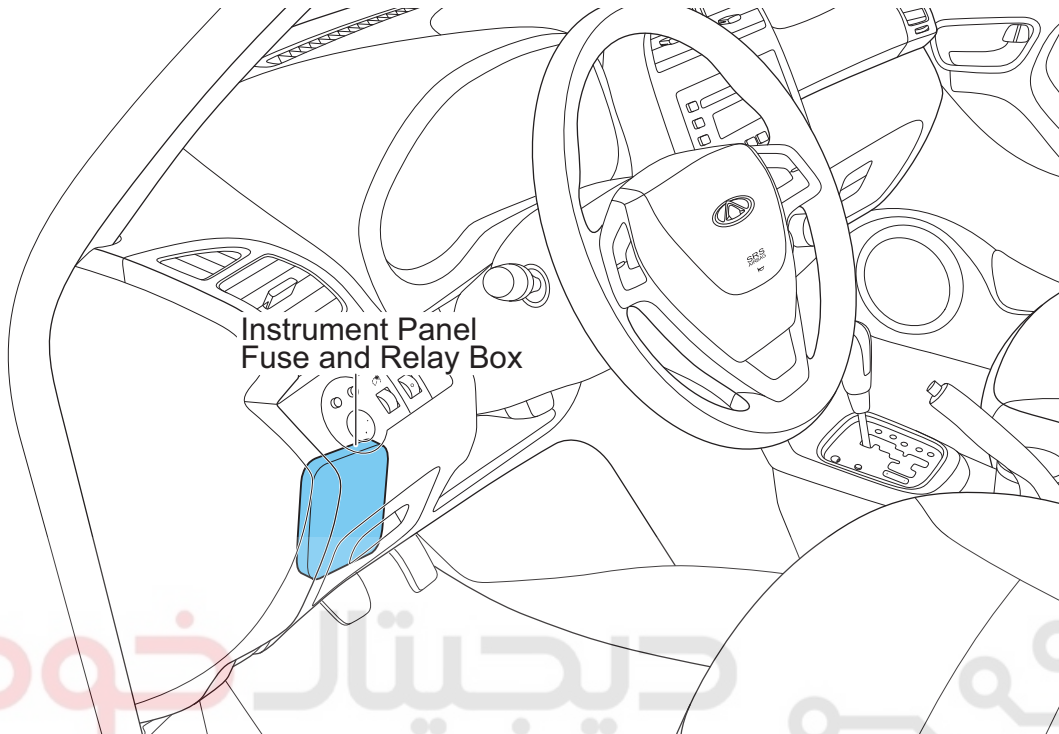

Instrument Panel Fuse and Relay Box

Location of Instrument Panel Fuse and Relay Box

06

ET11060100

Fuse and Relay Layout in Instrument Panel Fuse and Relay Box

ET11060110

Instrument Panel Fuse Description

No.	Description	No.	Description
RF01	Backlights Adjustment	RF16	Seat Heater Switch (If Equipped)
RF02	Vehicle Speed Sensor (for MT Model)/ Brake Switch	RF17	TCU (for CVT Model)/ECM/Immobilizer Control Module/A/C Pressure Switch
RF03	ABS Control Module	RF18	BCM
RF04	Automatic A/C Control Panel/Speed Resistor	RF19	A/C Compressor Relay
RF05	Cigarette Lighter	RF20	Sliding Roof (If Equipped)
RF06	Instrument Cluster	RF21	Key Switch
RF07	Radio Receiver	RF22	Reserve
RF08	Data Link Connector/Combination Light Switch/Front Fog Light Switch/Rear Fog Light Switch/Hazard Light Switch	RF23	Sliding Roof Switches (If Equipped)
RF09	Instrument Cluster	RF24	Horn Relay
RF10	Rear Wiper Motor/Rear Washer Motor	RF25	Automatic A/C Control Panel/Inner and Outer Circulation Motor
RF11	Wiper and Washer Switch/Front Wiper Motor/Front Washer Motor	RF26	Immobilizer Control Module/Security Indicator
RF12	Relay Coils of A/C Compressor/Fuel Pump/Low Beam/High Beam	RF27	Outside Rear View Mirror Heating (If Equipped)/Automatic A/C Control Panel/ Electrical A/C Control Panel
RF13	SRS Control Module	RF28	Ignition Switch AM2
RF14	Radio Receiver/BCM	RF29	Ignition Switch AM1
RF15	Power Outside Rear View Mirror Adjustment Switch	RF30	Backup Power Supply

View of Instrument Panel Fuse and Relay Box

Front View

06

ET11060120

Back View

06

دیجیتال خودرو
شرکت دیجیتال خودرو (مسئولیت محدود)
اولین سامانه دیجیتال در کارخان خودرو در ایران

ET11060130