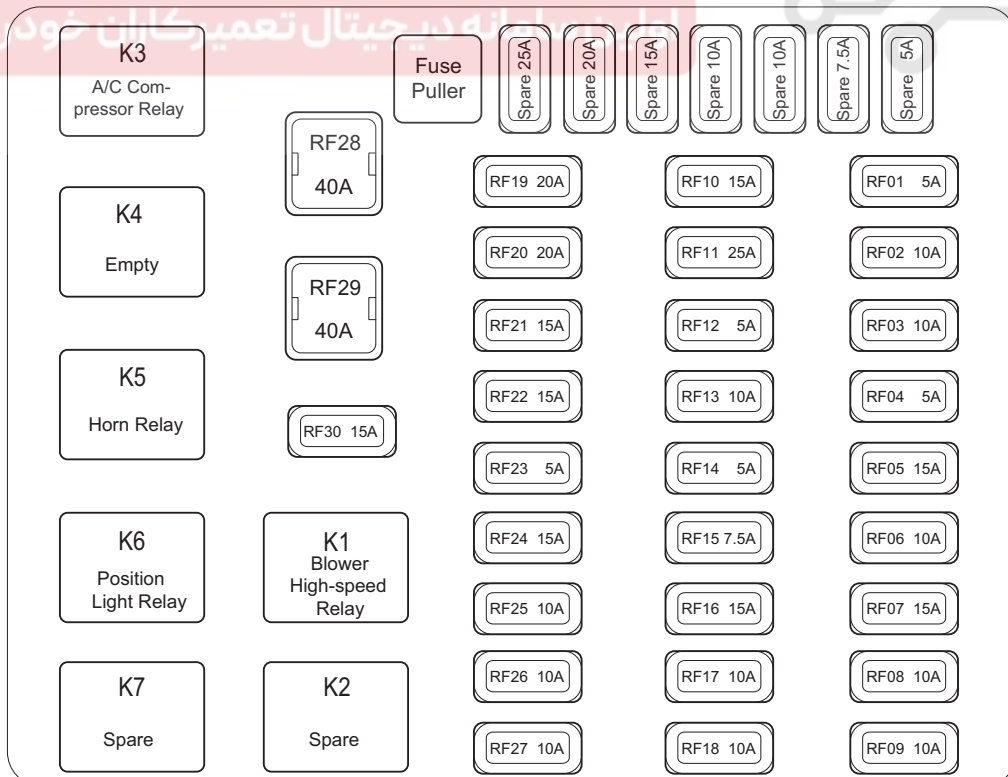

Instrument Panel Fuse and Relay Box

Location of Instrument Panel Fuse and Relay Box

06

ET11060100

Fuse and Relay Layout in Instrument Panel Fuse and Relay Box

ET11060110

Instrument Panel Fuse Description

No.	Description	No.	Description
RF01	Backlights Adjustment	RF16	Seat Heater Switch (If Equipped)
RF02	Vehicle Speed Sensor (for MT Model)/ Brake Switch	RF17	TCU (for CVT Model)/ECM/Immobilizer Control Module/A/C Pressure Switch
RF03	ABS Control Module	RF18	BCM
RF04	Automatic A/C Control Panel/Speed Resistor	RF19	A/C Compressor Relay
RF05	Cigarette Lighter	RF20	Sliding Roof (If Equipped)
RF06	Instrument Cluster	RF21	Key Switch
RF07	Radio Receiver	RF22	Reserve
RF08	Data Link Connector/Combination Light Switch/Front Fog Light Switch/Rear Fog Light Switch/Hazard Light Switch	RF23	Sliding Roof Switches (If Equipped)
RF09	Instrument Cluster	RF24	Horn Relay
RF10	Rear Wiper Motor/Rear Washer Motor	RF25	Automatic A/C Control Panel/Inner and Outer Circulation Motor
RF11	Wiper and Washer Switch/Front Wiper Motor/Front Washer Motor	RF26	Immobilizer Control Module/Security Indicator
RF12	Relay Coils of A/C Compressor/Fuel Pump/Low Beam/High Beam	RF27	Outside Rear View Mirror Heating (If Equipped)/Automatic A/C Control Panel/ Electrical A/C Control Panel
RF13	SRS Control Module	RF28	Ignition Switch AM2
RF14	Radio Receiver/BCM	RF29	Ignition Switch AM1
RF15	Power Outside Rear View Mirror Adjustment Switch	RF30	Backup Power Supply

View of Instrument Panel Fuse and Relay Box

Front View

06

ET11060120

Back View

06

دیجیتال خودرو
شرکت دیجیتال خودرو (مسئولیت محدود)
اولین سامانه دیجیتال در کارخان خودرو در ایران

ET11060130

Instrument Panel Fuse and Relay Box Inner Circuit

Circuit Diagram (Page 1 of 2)

ET11060140

06

Circuit Diagram (Page 2 of 2)

ET11060150