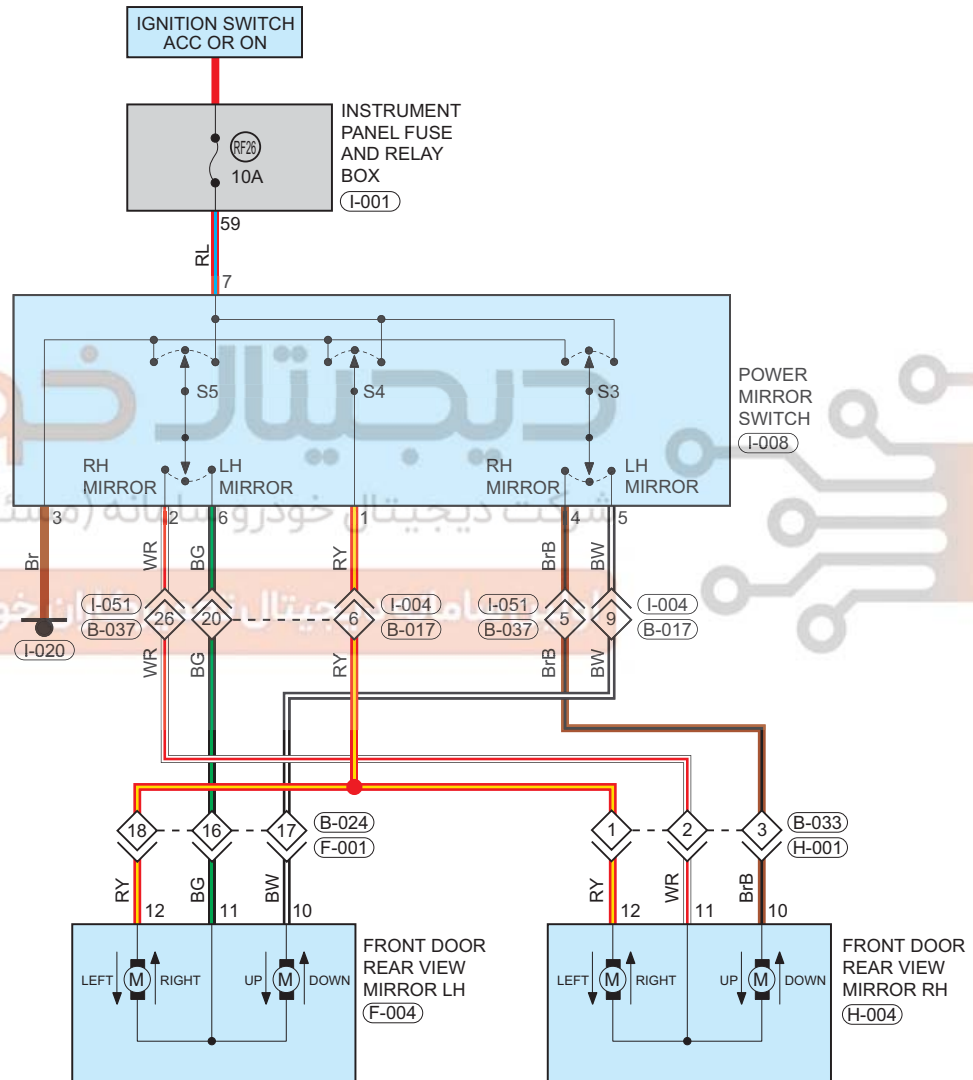

Rear View Mirror

Circuit Diagram (Page 1 of 2)

09

Parts Location

Connector Code	See Page	Connector Code	See Page	Connector Code	See Page
I-001	08-12	I-008	08-12	I-020	08-12
F-004	08-25	H-004	08-26		

Fuse and Relay

Fuse/Relay	See Page	Fuse and Relay Box
RF26	06-8	Instrument Panel Fuse and Relay Box

Location of Junction Connector

Connector Code	See Page	Connector Code	See Page	Connector Code	See Page
B-037, I-051	08-16	B-017, I-004	08-16	B-024, F-001	08-16
B-033, H-001	08-16				

Form of Connector

Connector Code	See Page	Connector Code	See Page	Connector Code	See Page
I-001	12-4	I-008	12-4	I-020	12-4
F-004	12-13	H-004	12-13	B-033, H-001	12-8
B-037, I-051	12-8	B-017, I-004	12-8	B-024, F-001	12-8