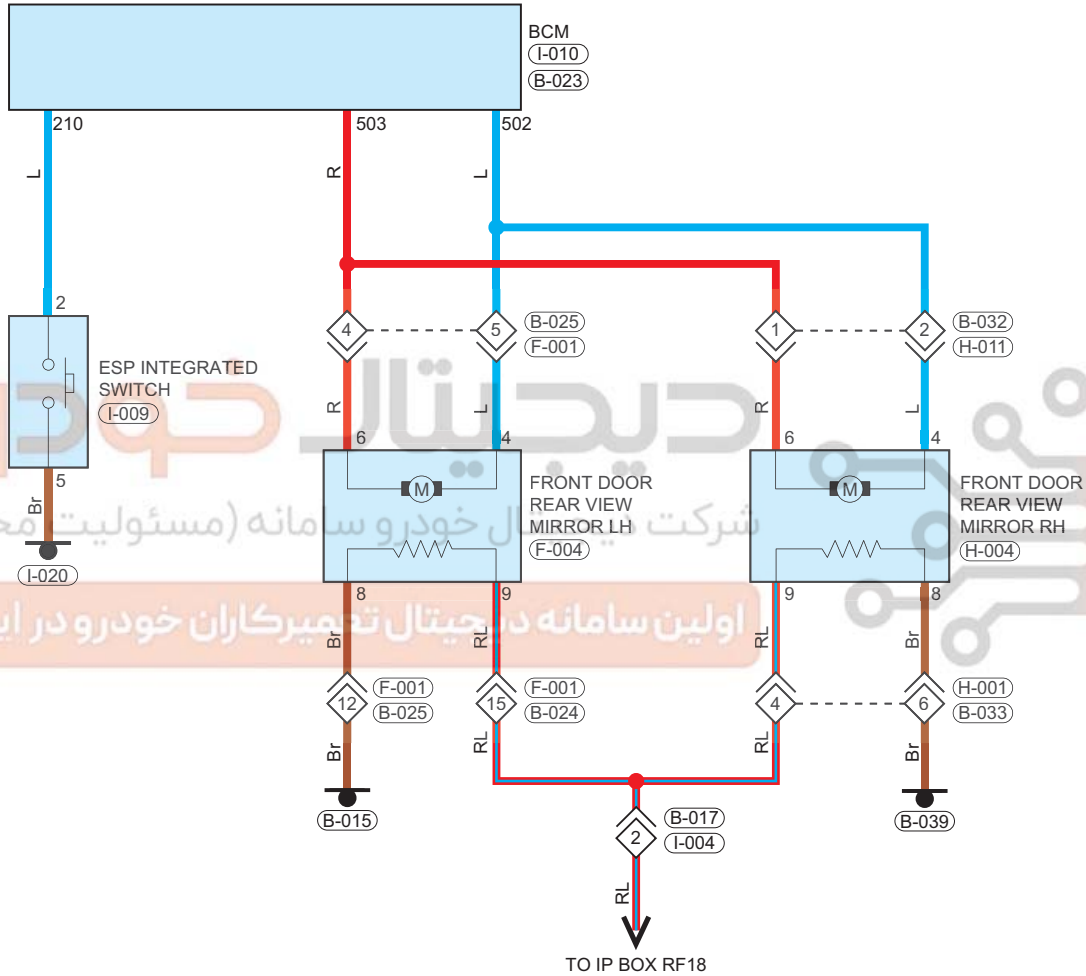

Parts Location

Connector Code	See Page	Connector Code	See Page	Connector Code	See Page
I-001	08-12	I-008	08-12	I-020	08-12
F-004	08-25	H-004	08-26		

Fuse and Relay

Fuse/Relay	See Page	Fuse and Relay Box
RF26	06-8	Instrument Panel Fuse and Relay Box

Location of Junction Connector

Connector Code	See Page	Connector Code	See Page	Connector Code	See Page
B-037, I-051	08-16	B-017, I-004	08-16	B-024, F-001	08-16
B-033, H-001	08-16				

Form of Connector

Connector Code	See Page	Connector Code	See Page	Connector Code	See Page
I-001	12-4	I-008	12-4	I-020	12-4
F-004	12-13	H-004	12-13	B-033, H-001	12-8
B-037, I-051	12-8	B-017, I-004	12-8	B-024, F-001	12-8

اولین سامانه دیجیتال تعمیرکاران خودرو در ایران

Circuit Diagram (Page 2 of 2)

09

RME002001