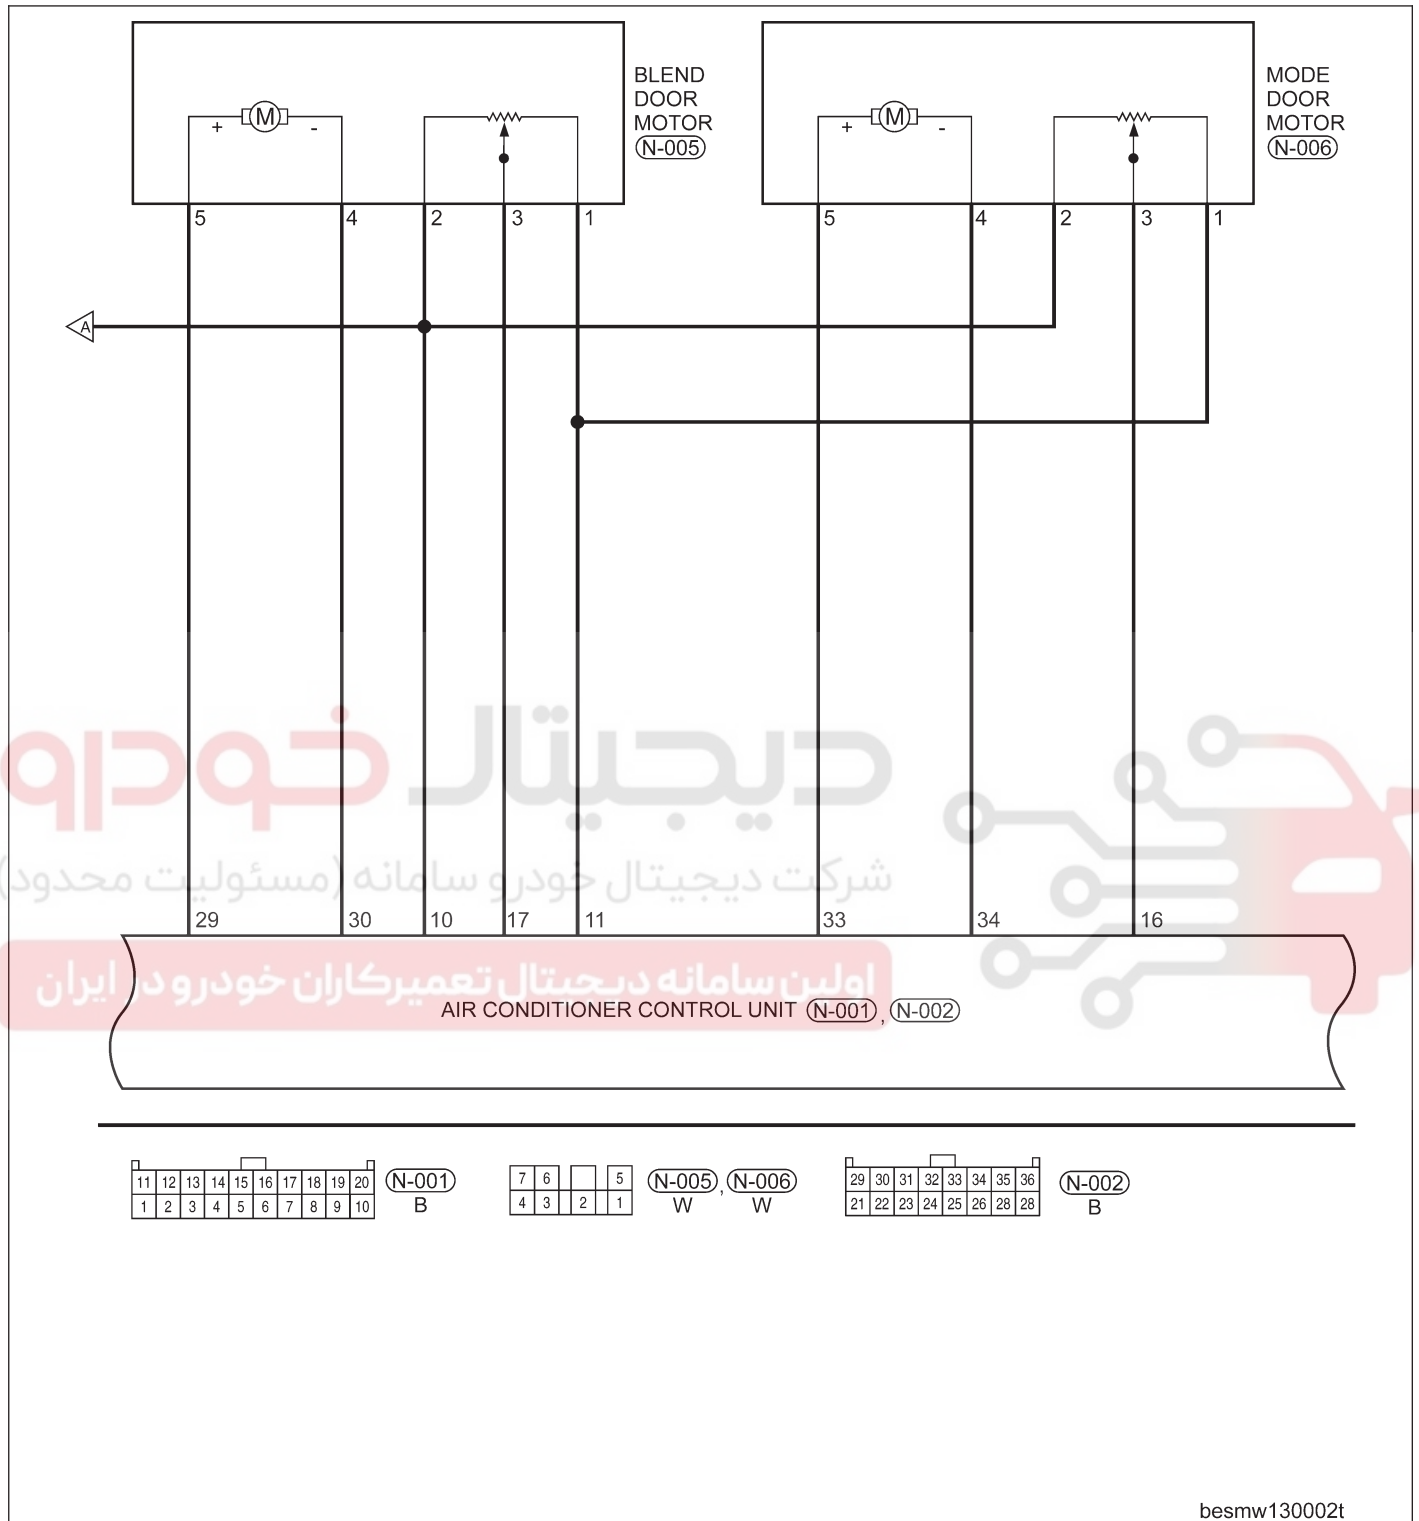

GENERAL INFORMATION

Electrical Schematics

Automatic Temperature Control System (Page 1 of 5)

GENERAL INFORMATION

Automatic Temperature Control System (Page 2 of 5)

11	12	13	14	15	16	17	18	19	20
1	2	3	4	5	6	7	8	9	10

(N-001)  
B

7	6		5
4	3	2	1

(N-005), (N-006)  
W W

29	30	31	32	33	34	35	36
21	22	23	24	25	26	28	28

(N-002)  
B

besmw130002t

GENERAL INFORMATION

Automatic Temperature Control System (Page 3 of 5)