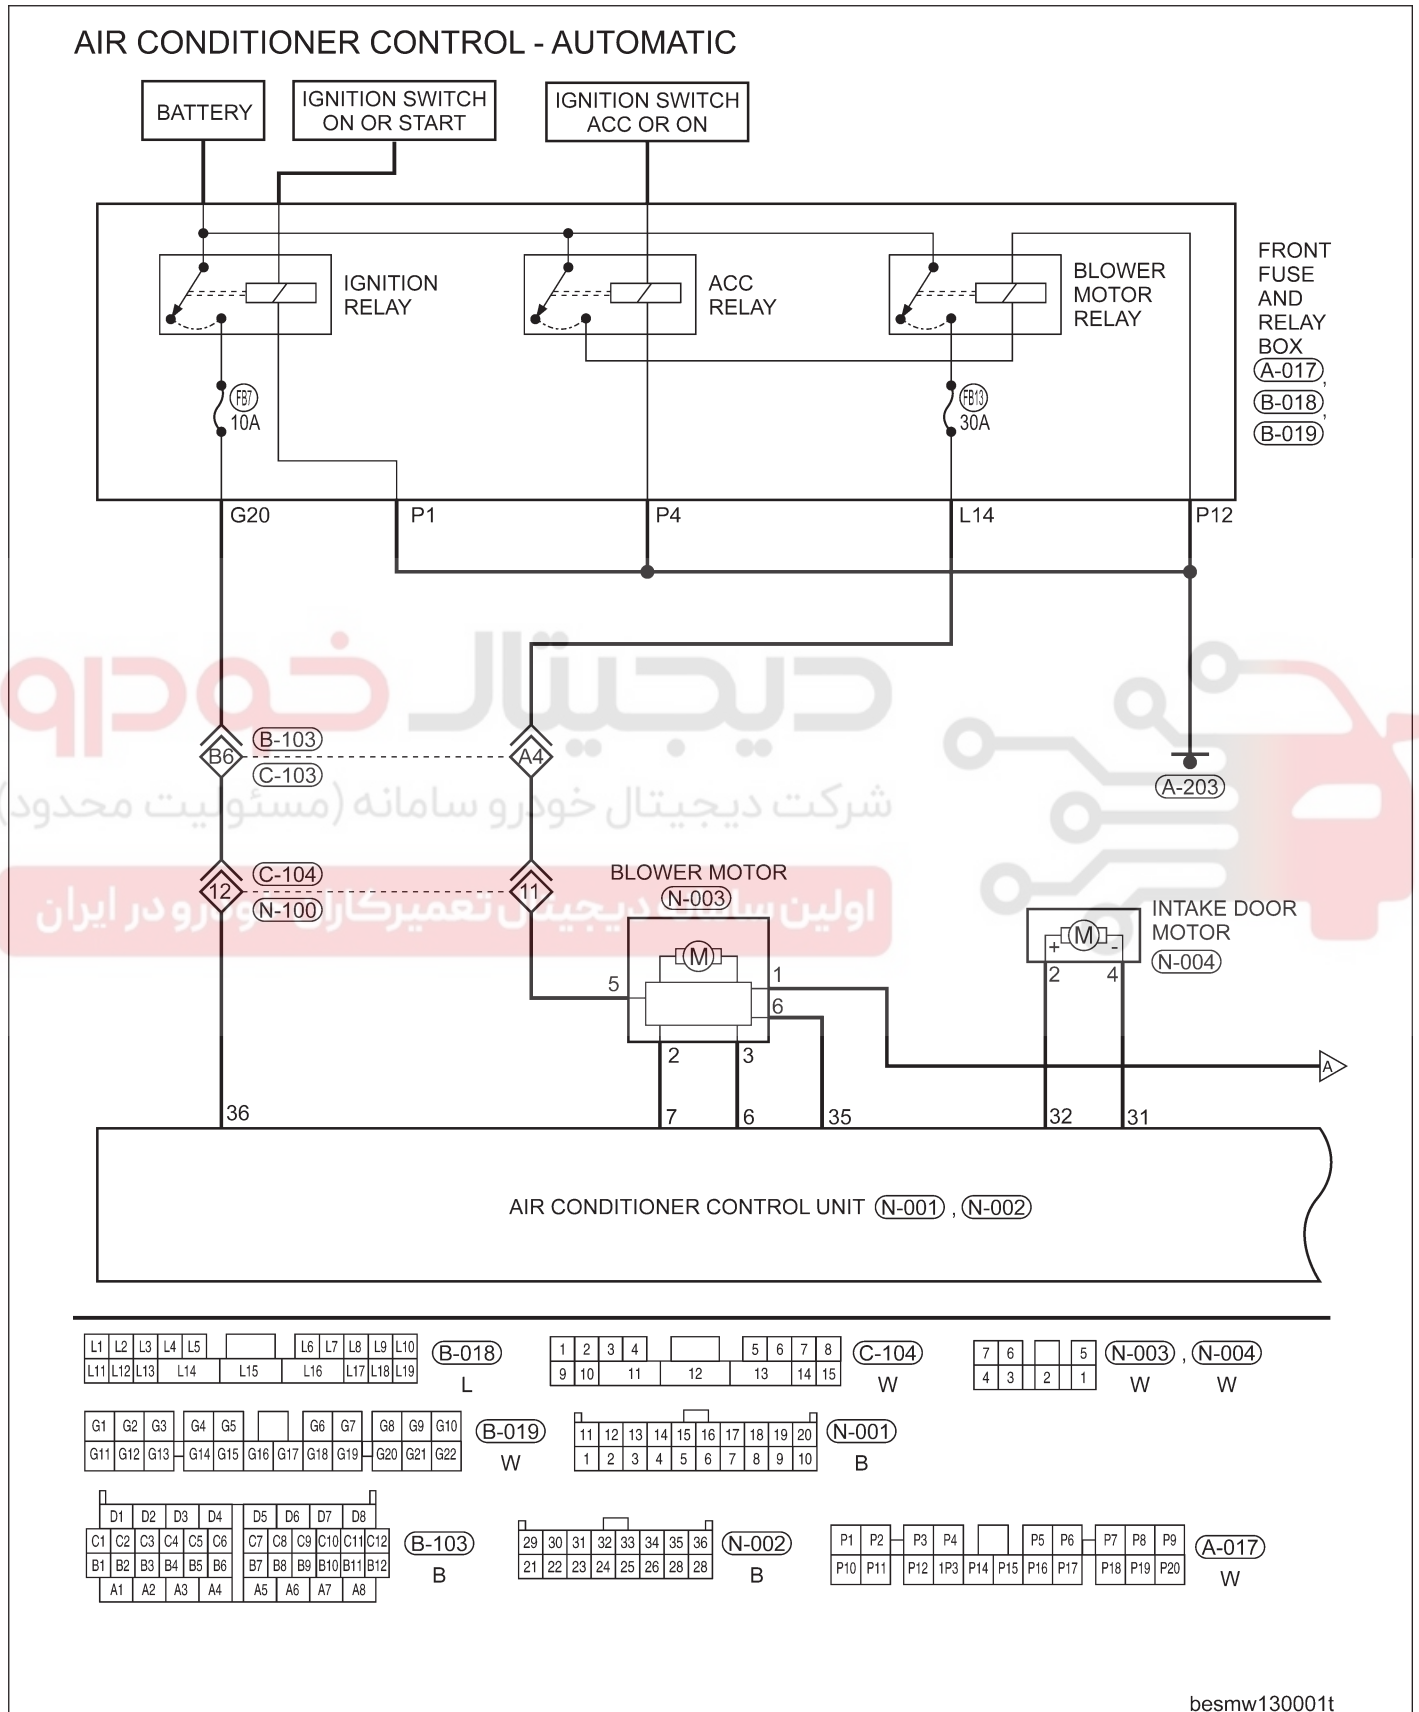

GENERAL INFORMATION

Electrical Schematics

Automatic Temperature Control System (Page 1 of 5)

GENERAL INFORMATION

Automatic Temperature Control System (Page 2 of 5)

11	12	13	14	15	16	17	18	19	20
1	2	3	4	5	6	7	8	9	10

(N-001)  
B

7	6		5
4	3	2	1

(N-005), (N-006)  
W W

29	30	31	32	33	34	35	36
21	22	23	24	25	26	28	28

(N-002)  
B

besmw130002t

GENERAL INFORMATION

Automatic Temperature Control System (Page 3 of 5)