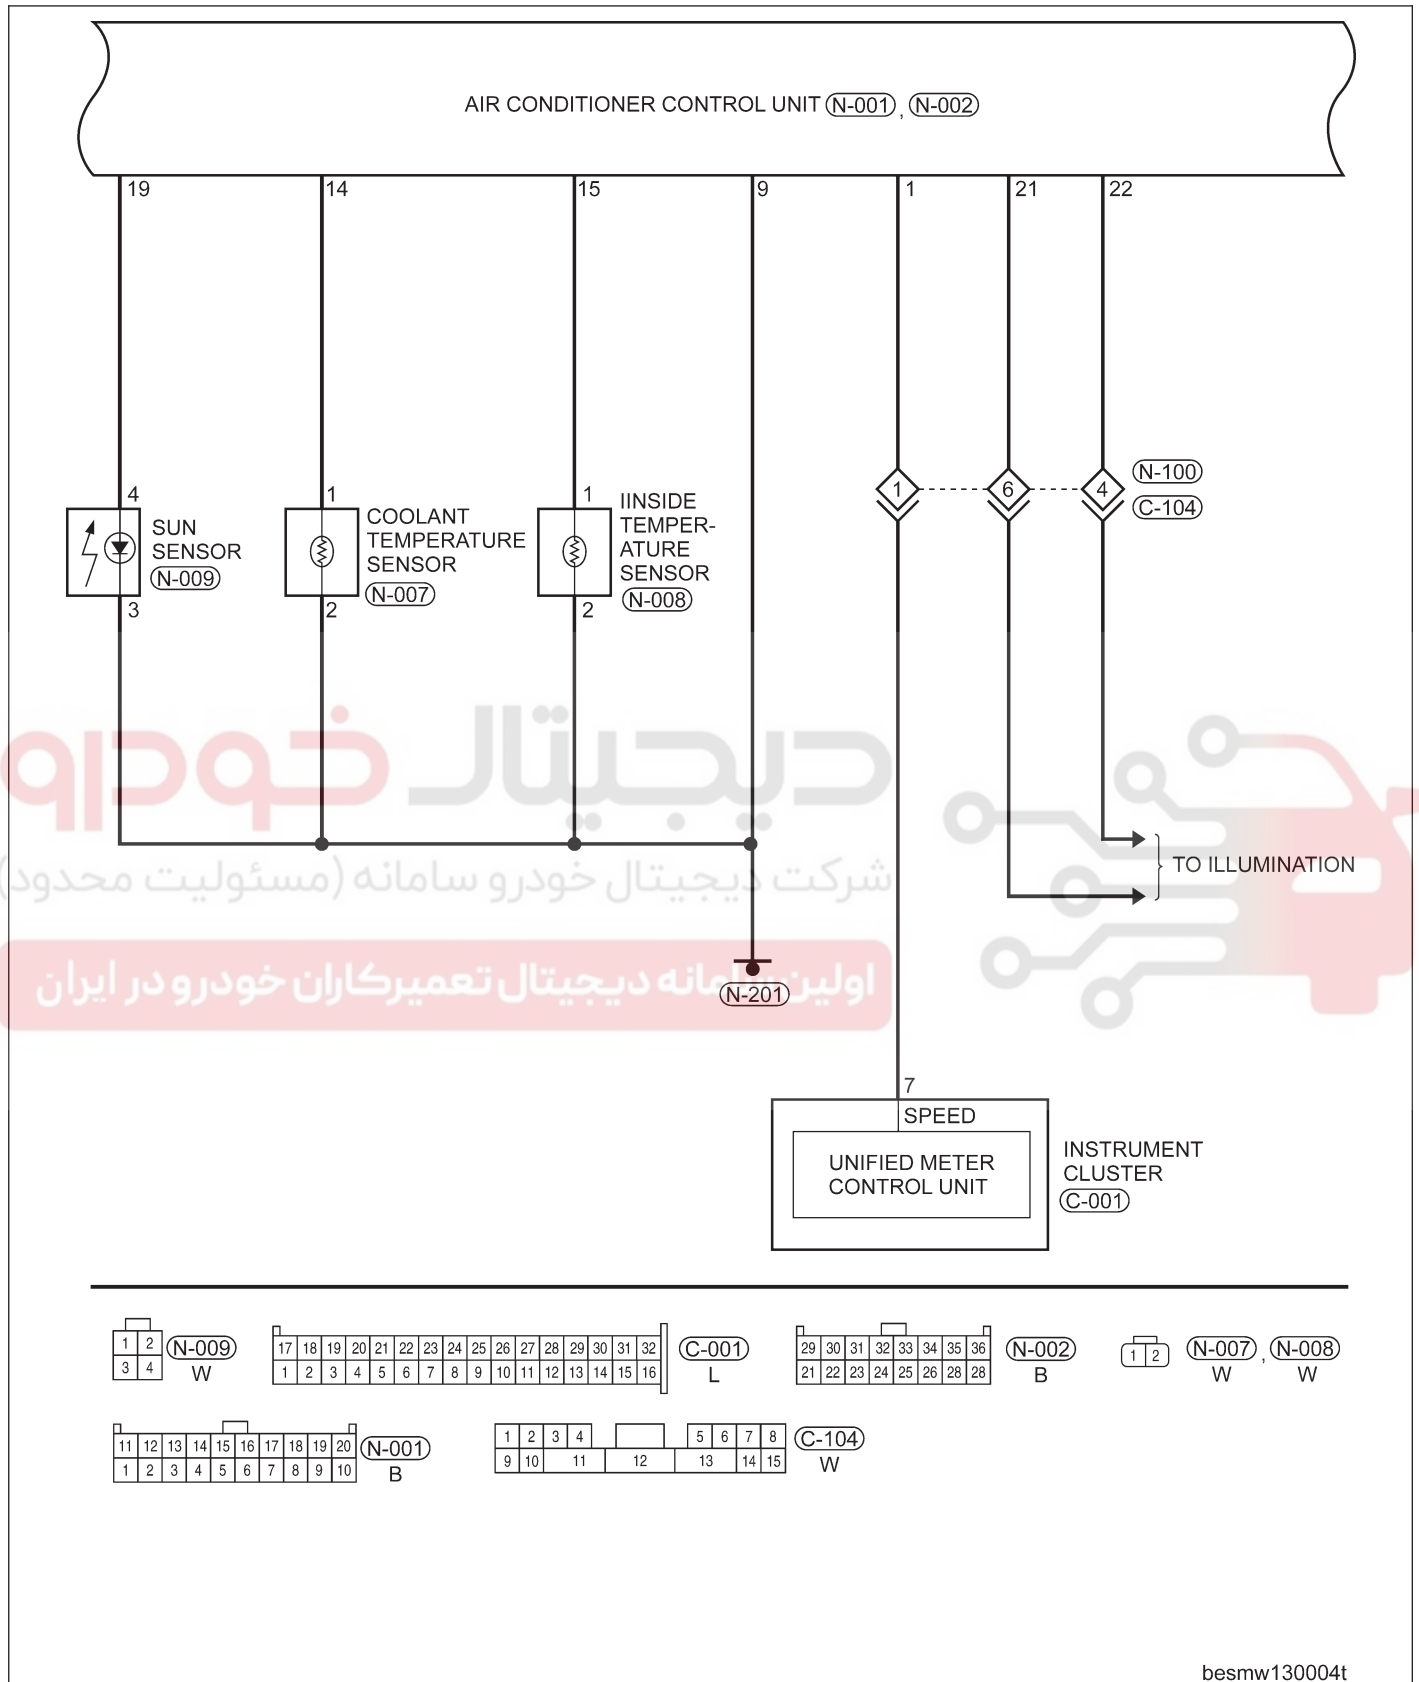

GENERAL INFORMATION

Automatic Temperature Control System (Page 4 of 5)