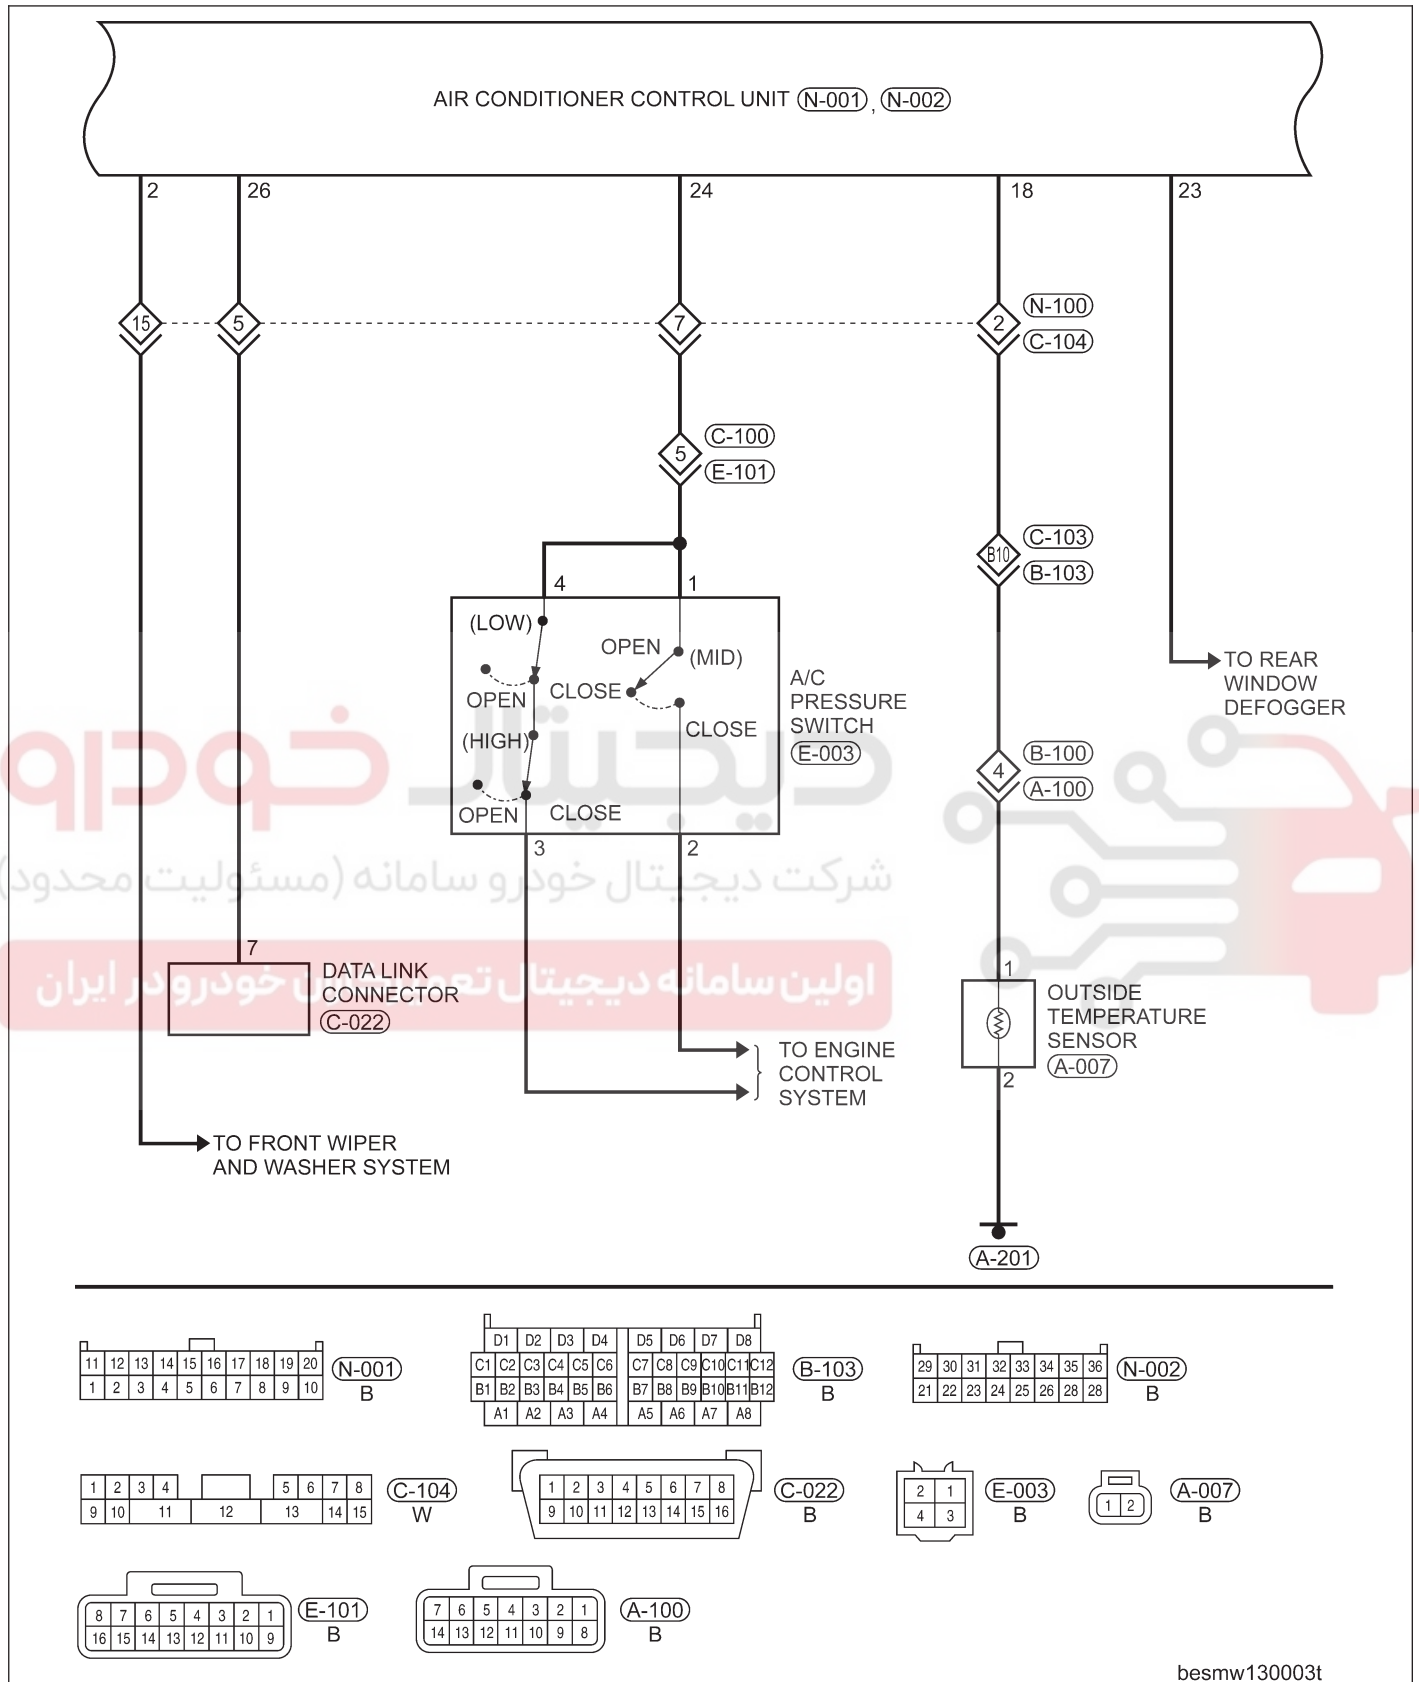

GENERAL INFORMATION

Electrical Schematics

Automatic Temperature Control System (Page 1 of 5)

GENERAL INFORMATION

Automatic Temperature Control System (Page 2 of 5)

11	12	13	14	15	16	17	18	19	20
1	2	3	4	5	6	7	8	9	10

(N-001)  
B

7	6		5
4	3	2	1

(N-005), (N-006)  
W W

29	30	31	32	33	34	35	36
21	22	23	24	25	26	28	28

(N-002)  
B

besmw130002t

GENERAL INFORMATION

Automatic Temperature Control System (Page 3 of 5)

besmw130003t

GENERAL INFORMATION

Automatic Temperature Control System (Page 4 of 5)

Automatic Temperature Control System (Page 5 of 5)